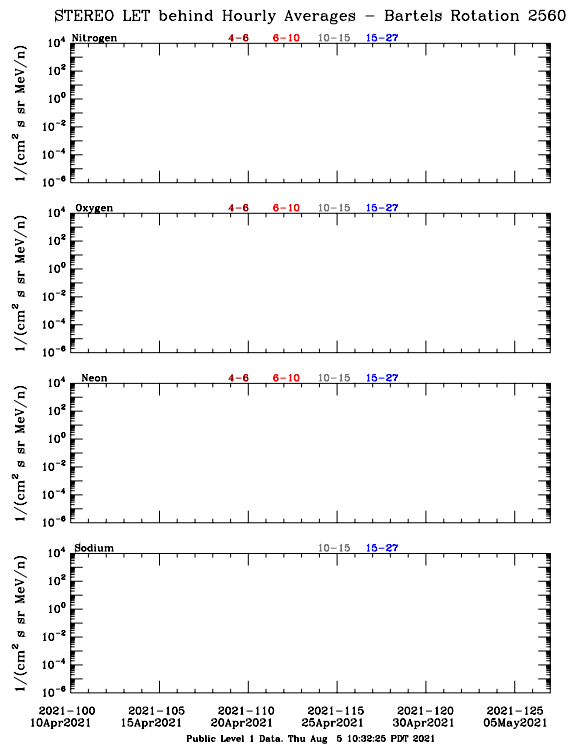

LET Public Level 1 Hourly Averages, for Bartels Rotation 2560: 27-day period starting Apr 10 2021 (2021-100)

Ahead

Behind

LET Public Level 1 Hourly Averages, for Bartels Rotation 2560: 27-day period starting Apr 10 2021 (2021-100)