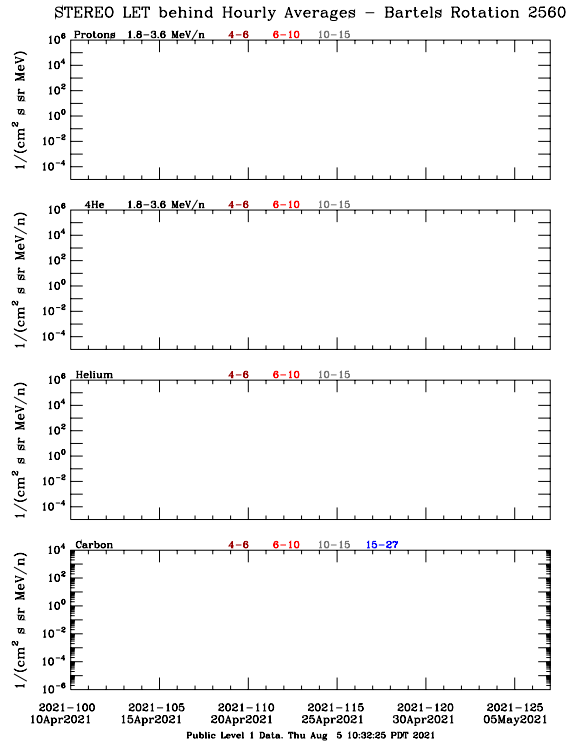

LET Public Level 1 Hourly Averages, for Bartels Rotation 2560: 27-day period starting Apr 10 2021 (2021-100)

Ahead

Behind

LET Public Level 1 Hourly Averages, for Bartels Rotation 2560: 27-day period starting Apr 10 2021 (2021-100)