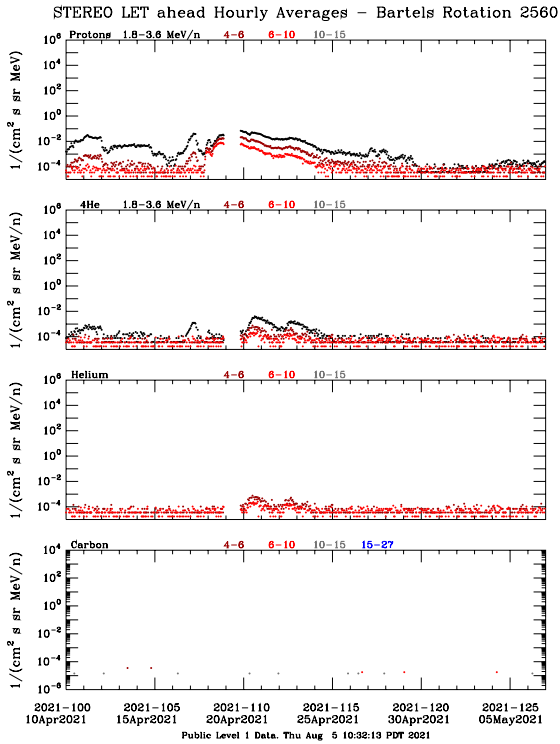

LET Public Level 1 Hourly Averages, for Bartels Rotation 2560: 27-day period starting Apr 10 2021 (2021-100)

Ahead

Behind

LET Public Level 1 Hourly Averages, for Bartels Rotation 2560: 27-day period starting Apr 10 2021 (2021-100)