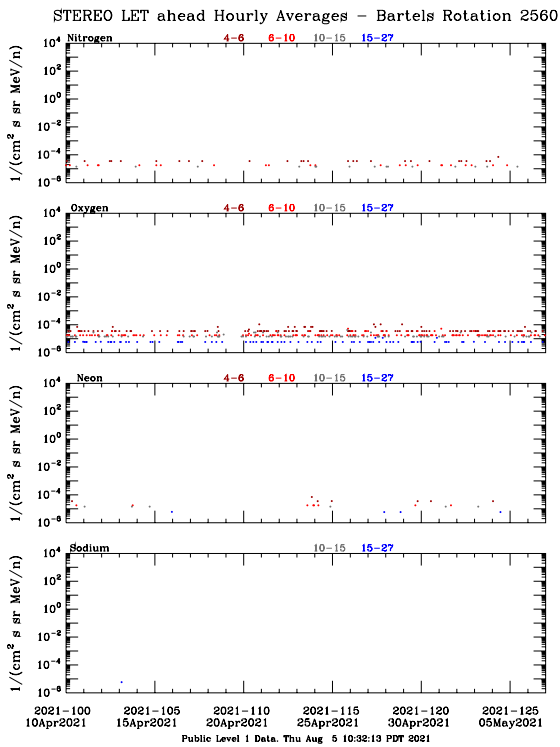

LET Public Level 1 Hourly Averages, for Bartels Rotation 2560: 27-day period starting Apr 10 2021 (2021-100)

Ahead

Behind

LET Public Level 1 Hourly Averages, for Bartels Rotation 2560: 27-day period starting Apr 10 2021 (2021-100)