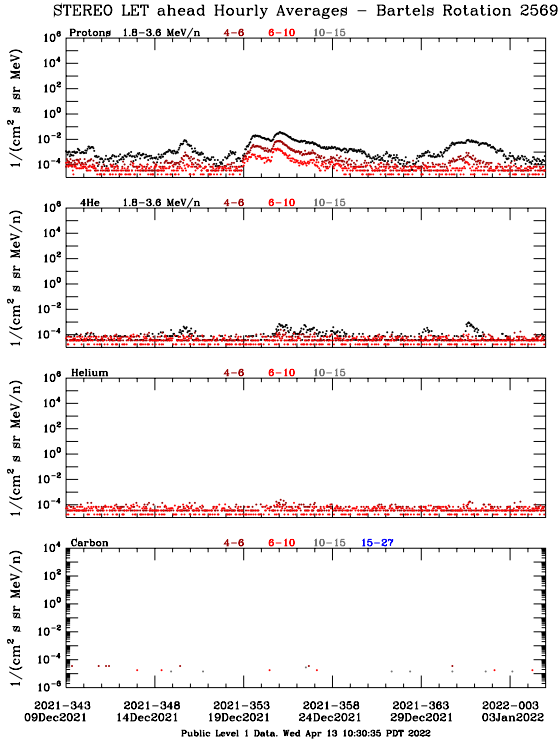

LET Public Level 1 Hourly Averages, for Bartels Rotation 2569: 27-day period starting Dec 09 2021 (2021-343)

Ahead

Behind

LET Public Level 1 Hourly Averages, for Bartels Rotation 2569: 27-day period starting Dec 09 2021 (2021-343)