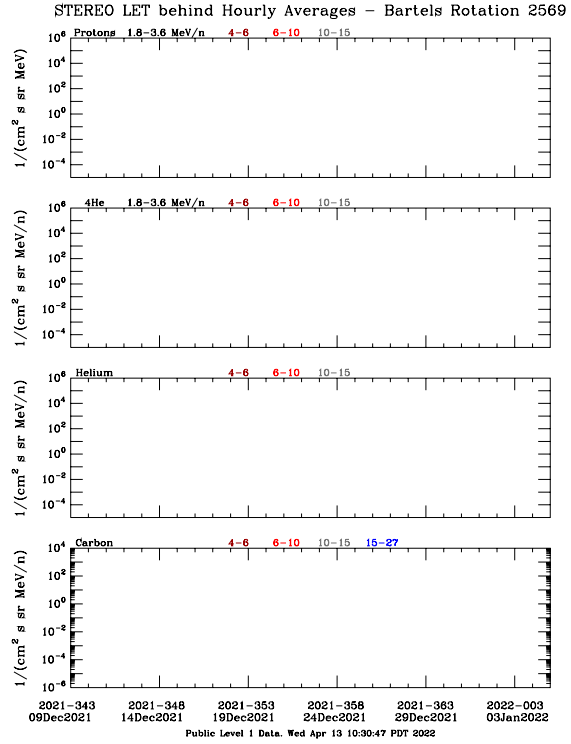

LET Public Level 1 Hourly Averages, for Bartels Rotation 2569: 27-day period starting Dec 09 2021 (2021-343)

Ahead

Behind

LET Public Level 1 Hourly Averages, for Bartels Rotation 2569: 27-day period starting Dec 09 2021 (2021-343)