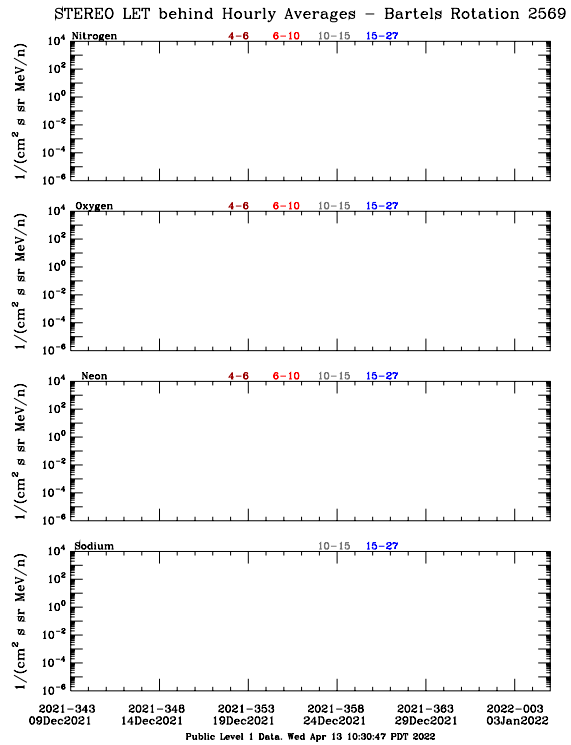

LET Public Level 1 Hourly Averages, for Bartels Rotation 2569: 27-day period starting Dec 09 2021 (2021-343)

Ahead

Behind

LET Public Level 1 Hourly Averages, for Bartels Rotation 2569: 27-day period starting Dec 09 2021 (2021-343)