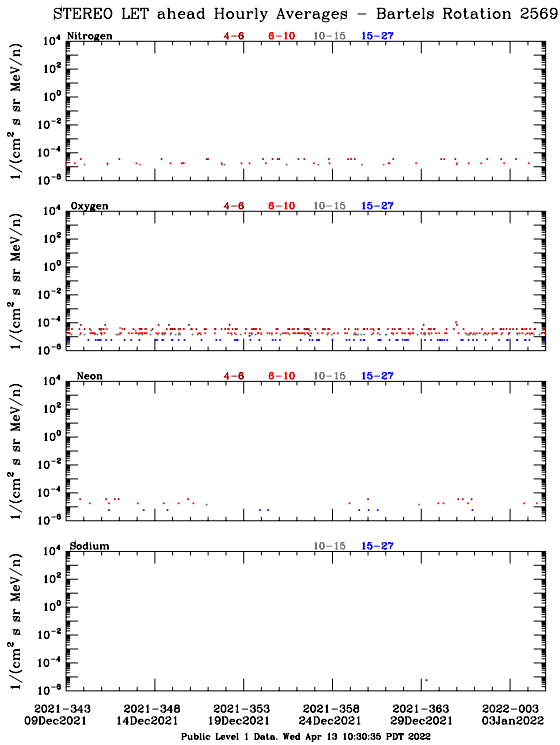

LET Public Level 1 Hourly Averages, for Bartels Rotation 2569: 27-day period starting Dec 09 2021 (2021-343)

Ahead

Behind

LET Public Level 1 Hourly Averages, for Bartels Rotation 2569: 27-day period starting Dec 09 2021 (2021-343)