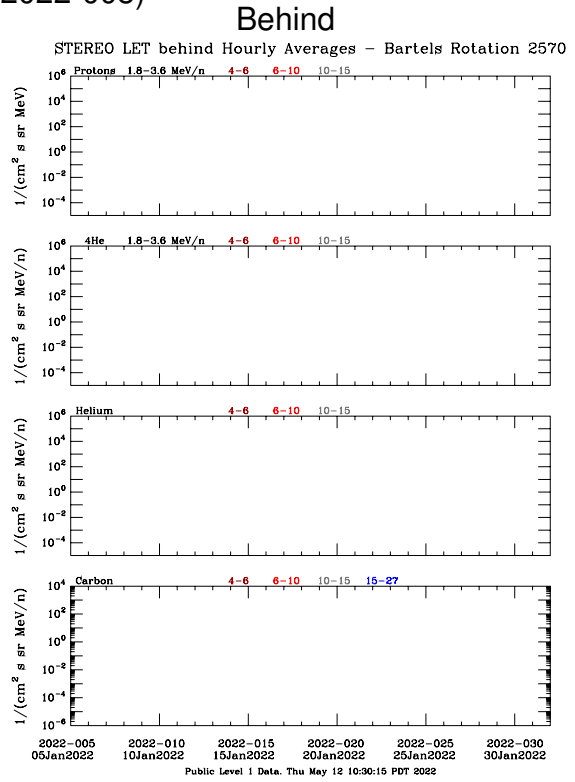

# LET Public Level 1 Hourly Averages, for Bartels Rotation 2570: 27-day period starting Jan 05 2022 (2022-005)

# LET Public Level 1 Hourly Averages, for Bartels Rotation 2570: 27-day period starting Jan 05 2022 (2022-005)

Ahead

Behind