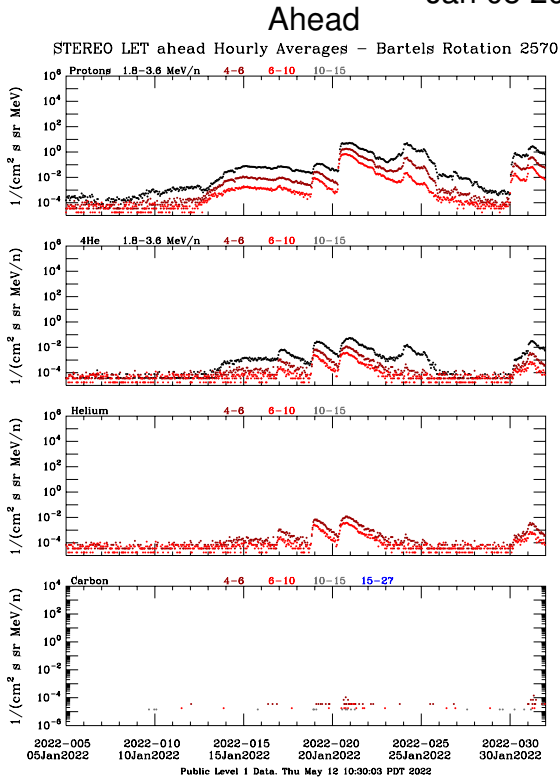

# LET Public Level 1 Hourly Averages, for Bartels Rotation 2570: 27-day period starting Jan 05 2022 (2022-005)

# LET Public Level 1 Hourly Averages, for Bartels Rotation 2570: 27-day period starting Jan 05 2022 (2022-005)

Ahead

Behind