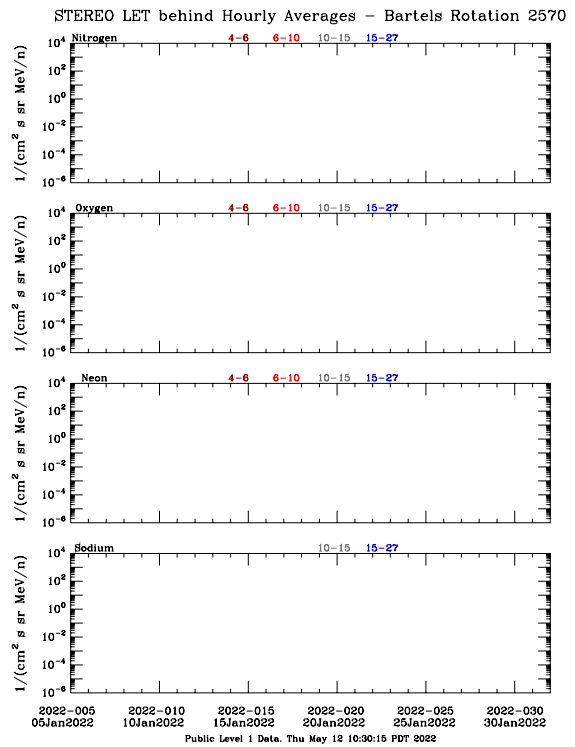

# LET Public Level 1 Hourly Averages, for Bartels Rotation 2570: 27-day period starting Jan 05 2022 (2022-005)

# LET Public Level 1 Hourly Averages, for Bartels Rotation 2570: 27-day period starting Jan 05 2022 (2022-005)

Ahead

Behind