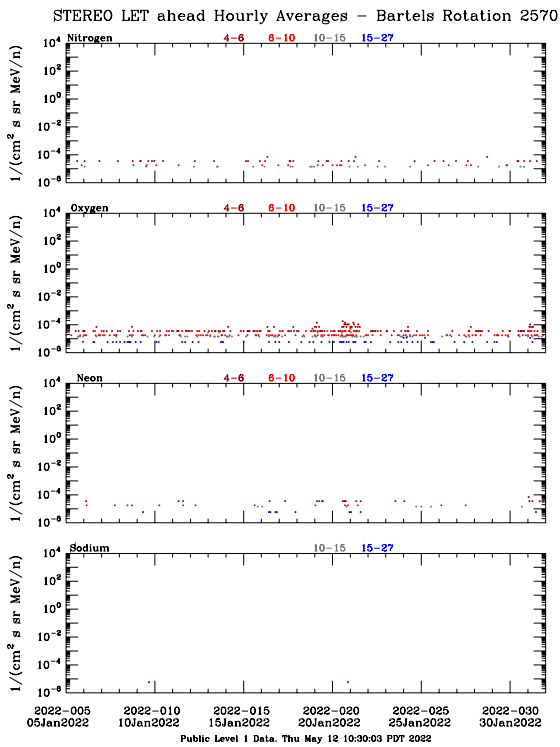

# LET Public Level 1 Hourly Averages, for Bartels Rotation 2570: 27-day period starting Jan 05 2022 (2022-005)

# LET Public Level 1 Hourly Averages, for Bartels Rotation 2570: 27-day period starting Jan 05 2022 (2022-005)

Ahead

Behind