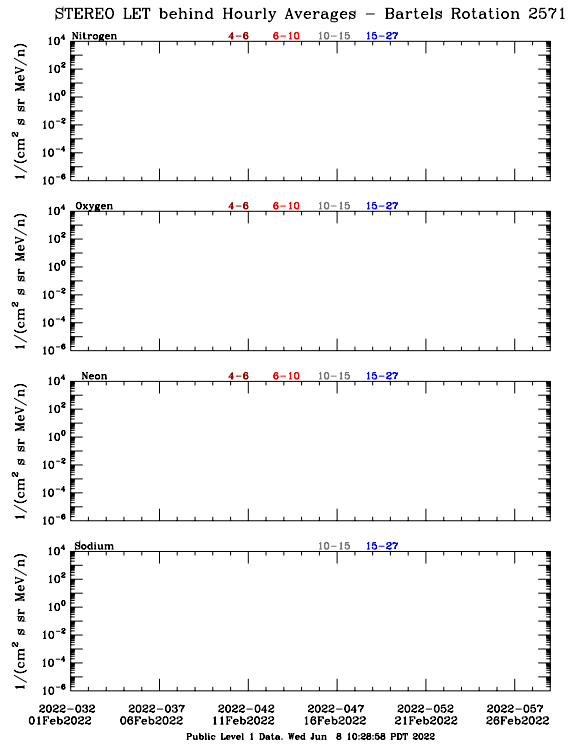

# LET Public Level 1 Hourly Averages, for Bartels Rotation 2571: 27-day period starting Feb 01 2022 (2022-032)

Ahead

Behind