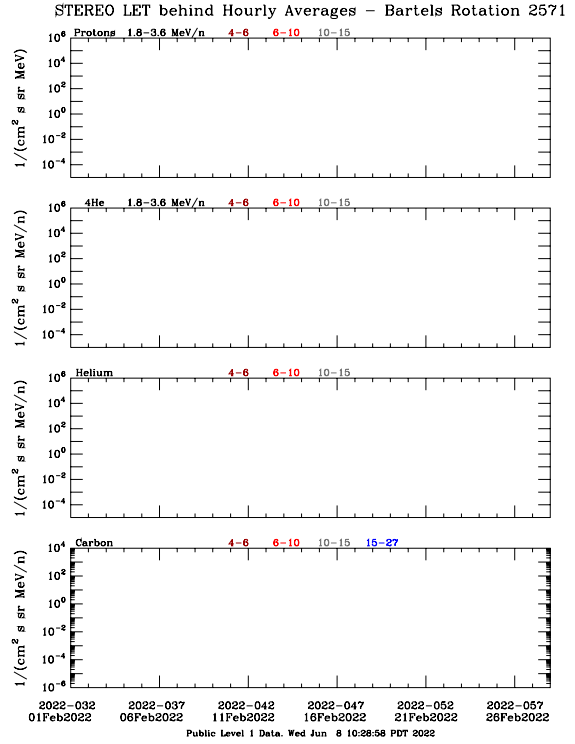

# LET Public Level 1 Hourly Averages, for Bartels Rotation 2571: 27-day period starting Feb 01 2022 (2022-032)

Ahead

Behind