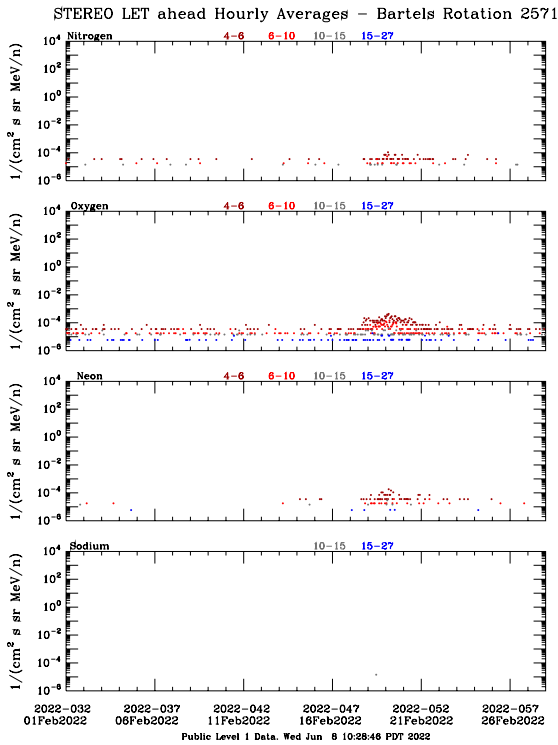

# LET Public Level 1 Hourly Averages, for Bartels Rotation 2571: 27-day period starting Feb 01 2022 (2022-032)

Ahead

Behind