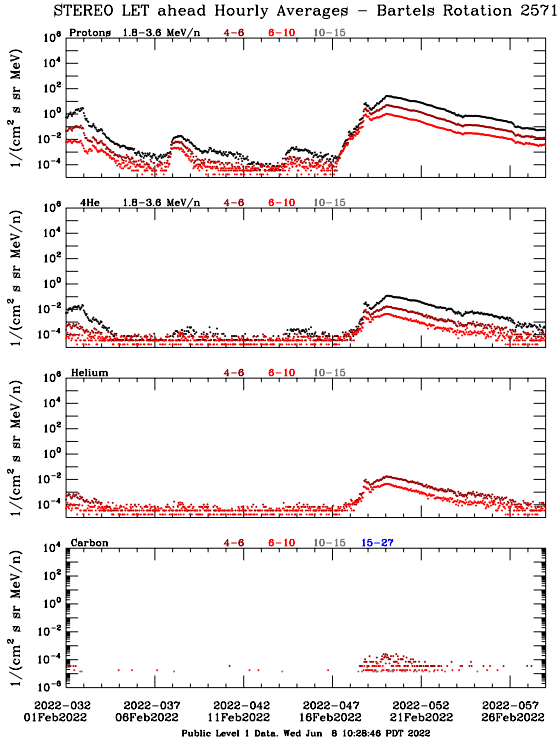

# LET Public Level 1 Hourly Averages, for Bartels Rotation 2571: 27-day period starting Feb 01 2022 (2022-032)

Ahead

Behind