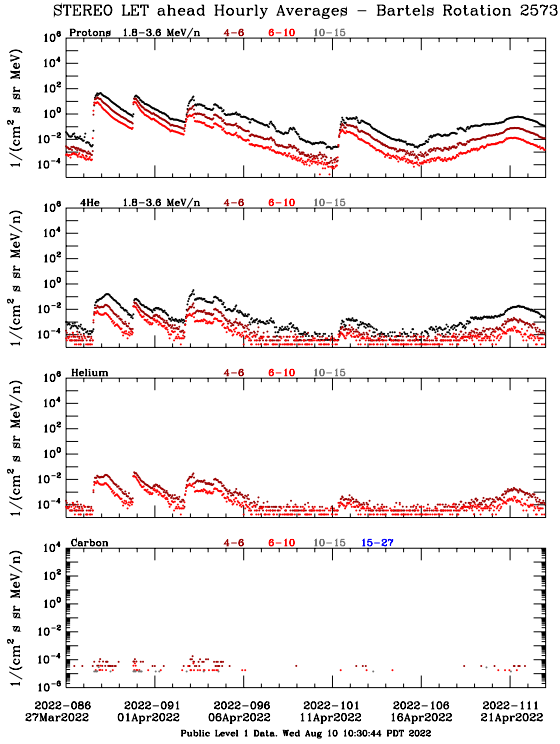

# LET Public Level 1 Hourly Averages, for Bartels Rotation 2573: 27-day period starting Mar 27 2022 (2022-086)

Ahead

Behind