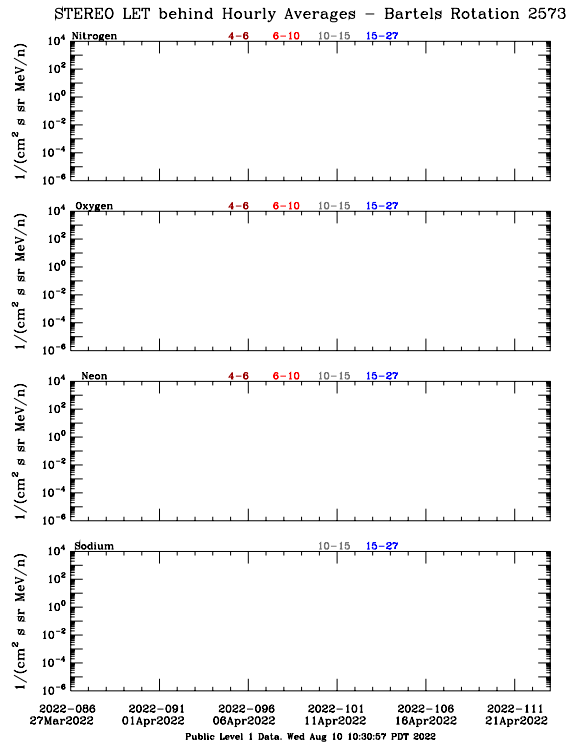

# LET Public Level 1 Hourly Averages, for Bartels Rotation 2573: 27-day period starting Mar 27 2022 (2022-086)

Ahead

Behind