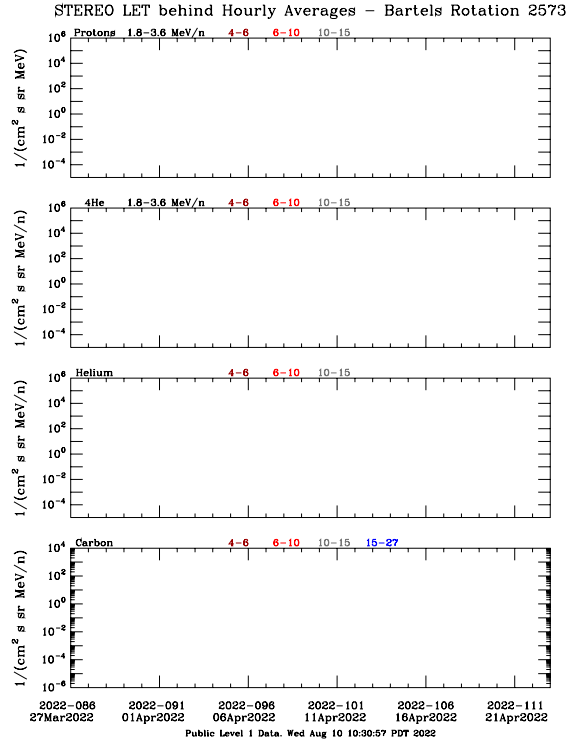

# LET Public Level 1 Hourly Averages, for Bartels Rotation 2573: 27-day period starting Mar 27 2022 (2022-086)

Ahead

Behind