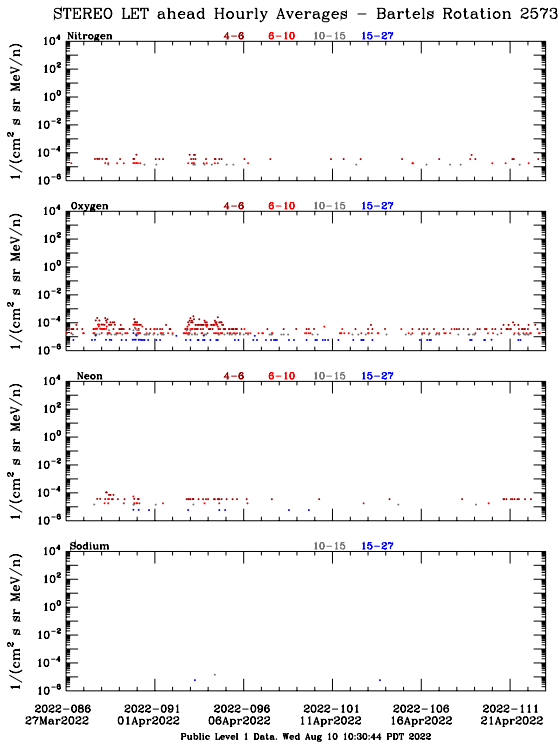

# LET Public Level 1 Hourly Averages, for Bartels Rotation 2573: 27-day period starting Mar 27 2022 (2022-086)

Ahead

Behind