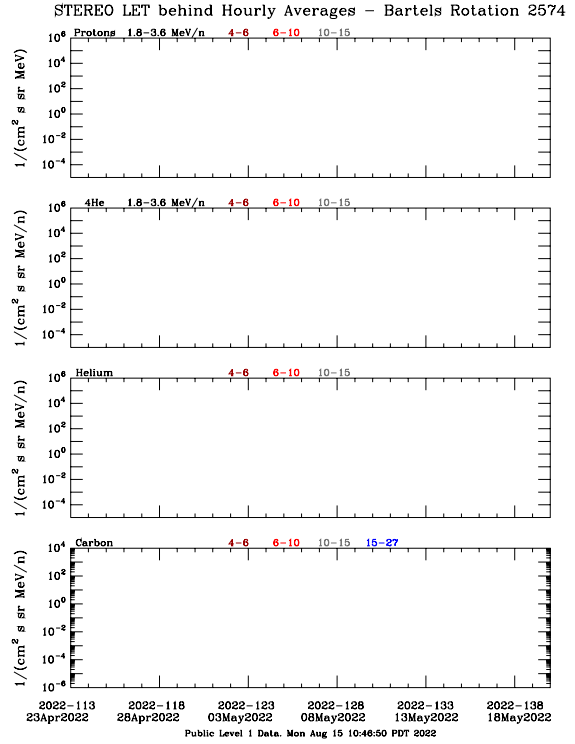

LET Public Level 1 Hourly Averages, for Bartels Rotation 2574: 27-day period starting
Apr 23 2022 (2022-113)

Ahead

Behind

LET Public Level 1 Hourly Averages, for Bartels Rotation 2574: 27-day period starting Apr 23 2022 (2022-113)