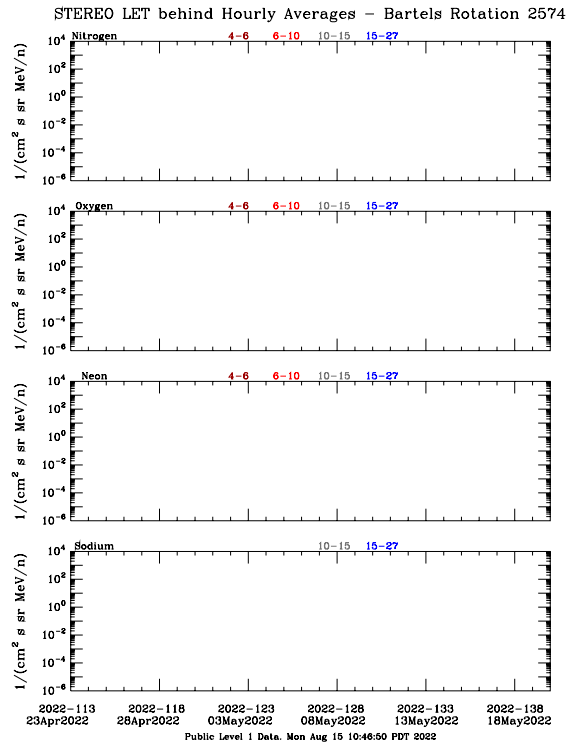

LET Public Level 1 Hourly Averages, for Bartels Rotation 2574: 27-day period starting
Apr 23 2022 (2022-113)

Ahead

Behind

LET Public Level 1 Hourly Averages, for Bartels Rotation 2574: 27-day period starting Apr 23 2022 (2022-113)