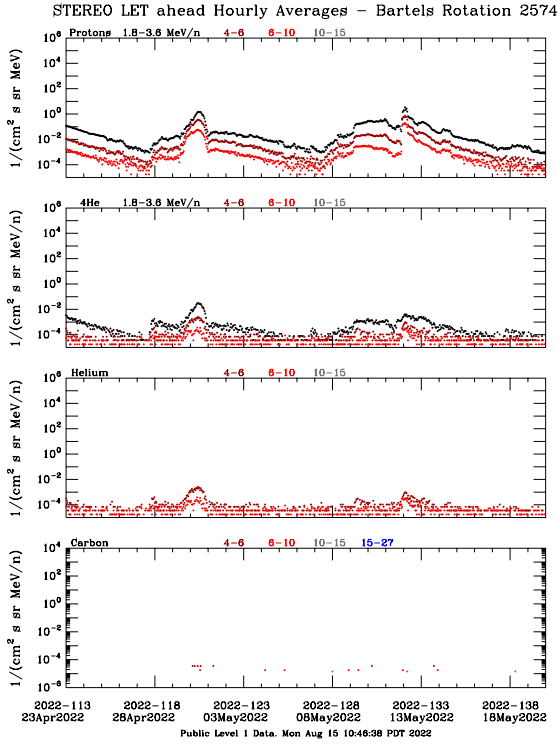

LET Public Level 1 Hourly Averages, for Bartels Rotation 2574: 27-day period starting
Apr 23 2022 (2022-113)

Ahead

Behind

LET Public Level 1 Hourly Averages, for Bartels Rotation 2574: 27-day period starting Apr 23 2022 (2022-113)