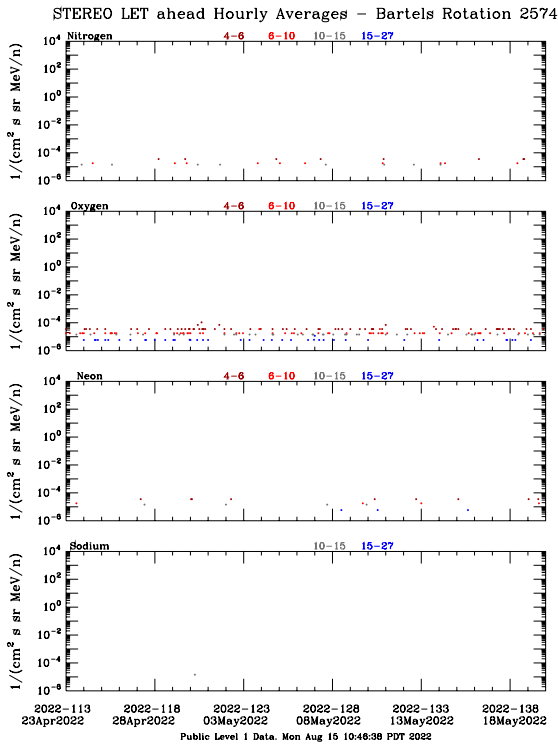

LET Public Level 1 Hourly Averages, for Bartels Rotation 2574: 27-day period starting
Apr 23 2022 (2022-113)

Ahead

Behind

LET Public Level 1 Hourly Averages, for Bartels Rotation 2574: 27-day period starting Apr 23 2022 (2022-113)