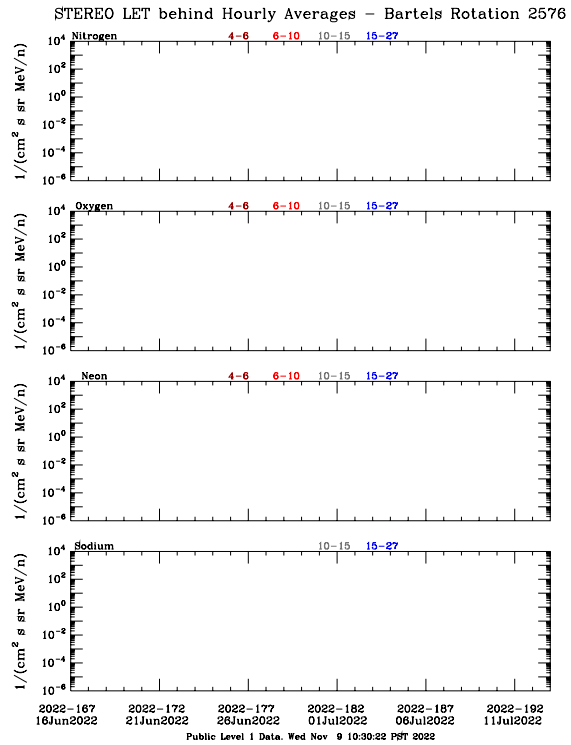

LET Public Level 1 Hourly Averages, for Bartels Rotation 2576: 27-day period starting Jun 16 2022 (2022-167)

Ahead

Behind

LET Public Level 1 Hourly Averages, for Bartels Rotation 2576: 27-day period starting Jun 16 2022 (2022-167)