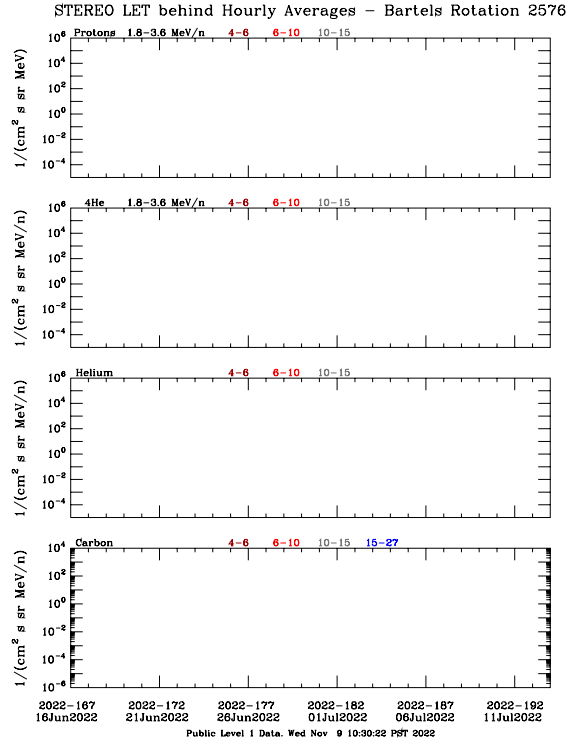

LET Public Level 1 Hourly Averages, for Bartels Rotation 2576: 27-day period starting Jun 16 2022 (2022-167)

Ahead

Behind

LET Public Level 1 Hourly Averages, for Bartels Rotation 2576: 27-day period starting Jun 16 2022 (2022-167)