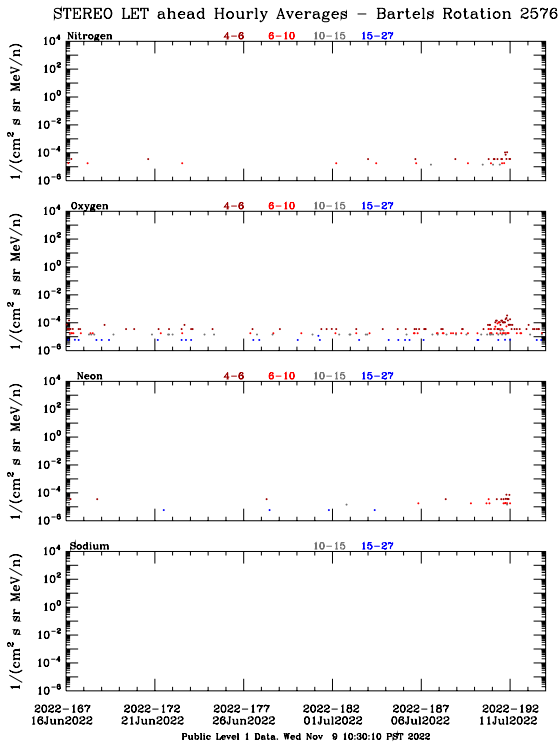

LET Public Level 1 Hourly Averages, for Bartels Rotation 2576: 27-day period starting Jun 16 2022 (2022-167)

Ahead

Behind

LET Public Level 1 Hourly Averages, for Bartels Rotation 2576: 27-day period starting Jun 16 2022 (2022-167)