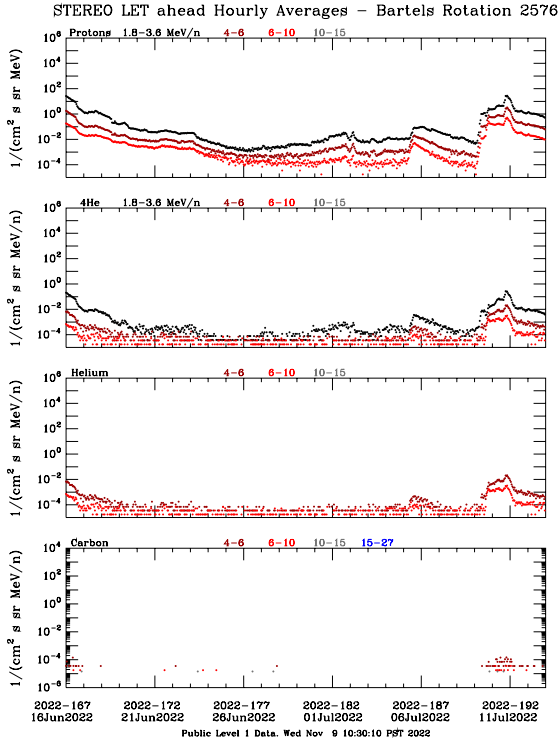

LET Public Level 1 Hourly Averages, for Bartels Rotation 2576: 27-day period starting Jun 16 2022 (2022-167)

Ahead

Behind

LET Public Level 1 Hourly Averages, for Bartels Rotation 2576: 27-day period starting Jun 16 2022 (2022-167)