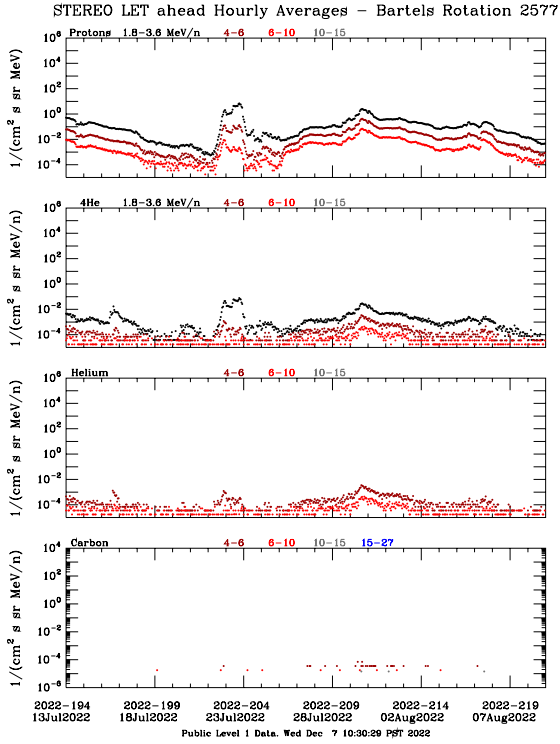

LET Public Level 1 Hourly Averages, for Bartels Rotation 2577: 27-day period starting Jul 13 2022 (2022-194)

Ahead

Behind

LET Public Level 1 Hourly Averages, for Bartels Rotation 2577: 27-day period starting Jul 13 2022 (2022-194)