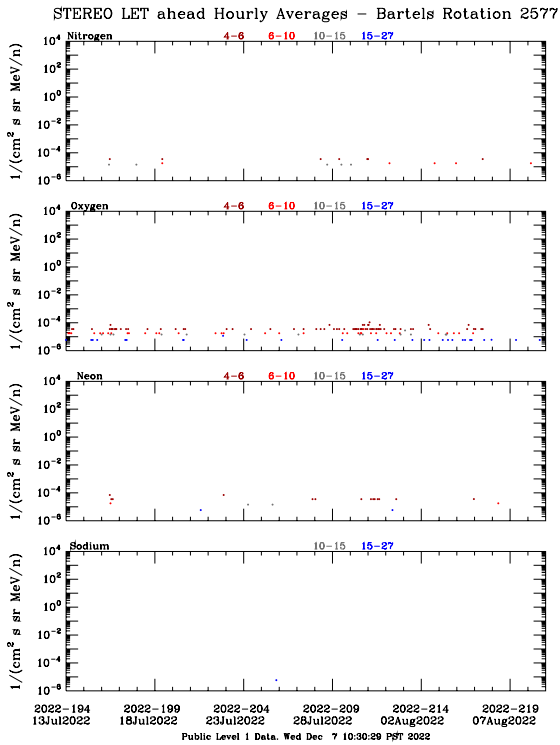

LET Public Level 1 Hourly Averages, for Bartels Rotation 2577: 27-day period starting Jul 13 2022 (2022-194)

Ahead

Behind

LET Public Level 1 Hourly Averages, for Bartels Rotation 2577: 27-day period starting Jul 13 2022 (2022-194)