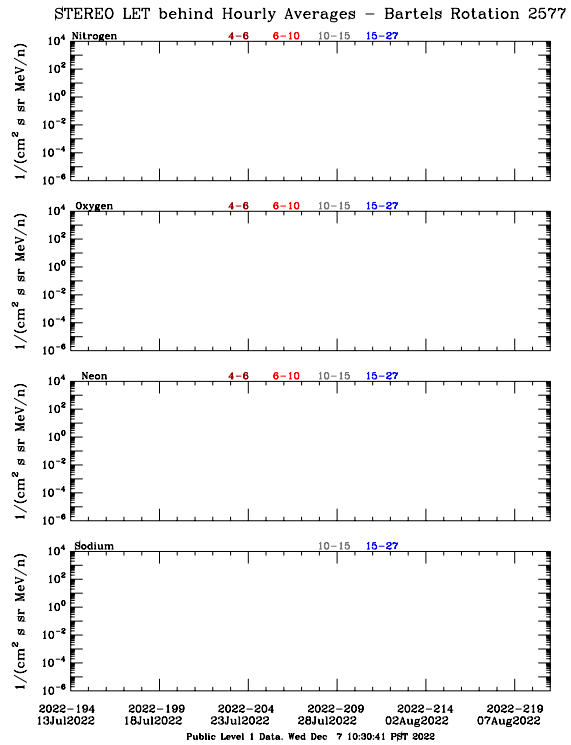

LET Public Level 1 Hourly Averages, for Bartels Rotation 2577: 27-day period starting Jul 13 2022 (2022-194)

Ahead

Behind

LET Public Level 1 Hourly Averages, for Bartels Rotation 2577: 27-day period starting Jul 13 2022 (2022-194)