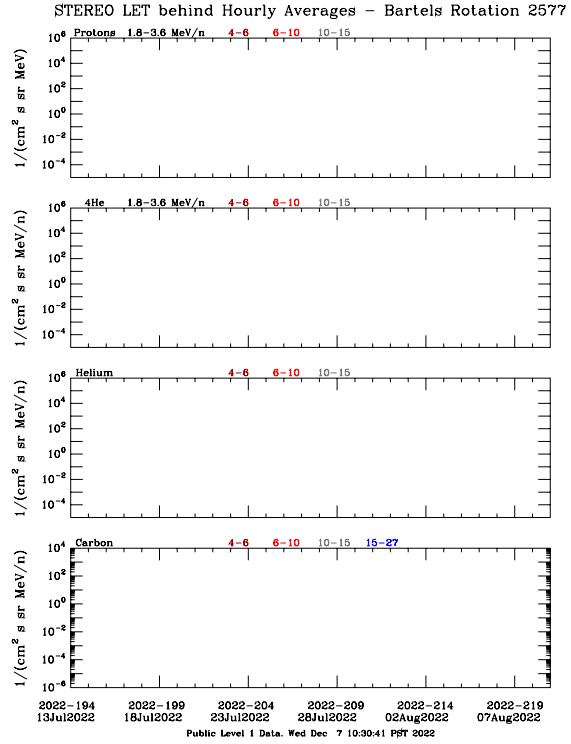

LET Public Level 1 Hourly Averages, for Bartels Rotation 2577: 27-day period starting Jul 13 2022 (2022-194)

Ahead

Behind

LET Public Level 1 Hourly Averages, for Bartels Rotation 2577: 27-day period starting Jul 13 2022 (2022-194)