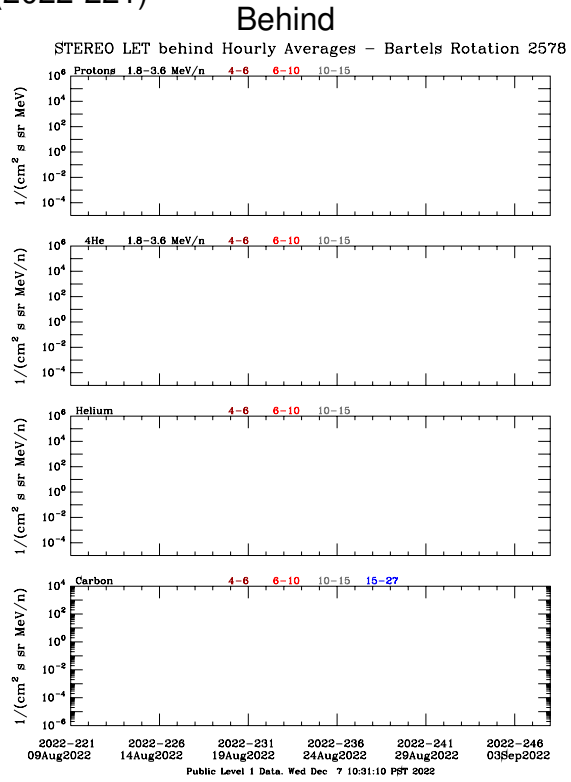

LET Public Level 1 Hourly Averages, for Bartels Rotation 2578: 27-day period starting Aug 09 2022 (2022-221)

LET Public Level 1 Hourly Averages, for Bartels Rotation 2578: 27-day period starting Aug 09 2022 (2022-221)