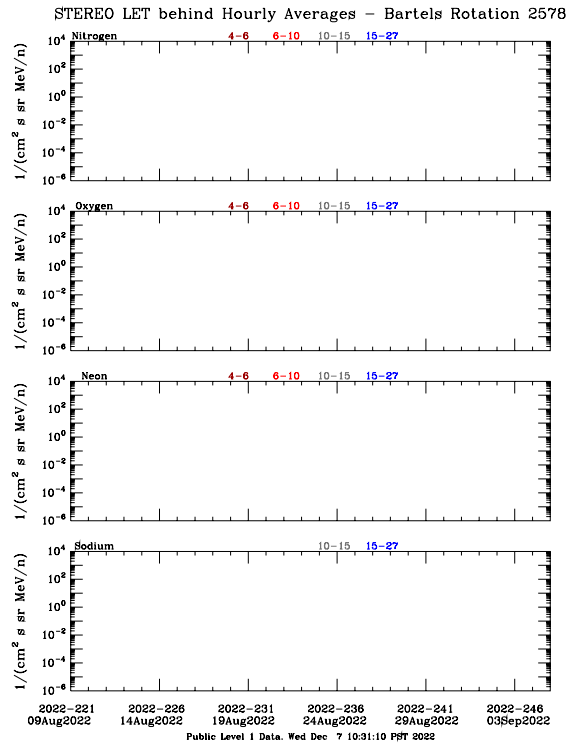

LET Public Level 1 Hourly Averages, for Bartels Rotation 2578: 27-day period starting Aug 09 2022 (2022-221)

LET Public Level 1 Hourly Averages, for Bartels Rotation 2578: 27-day period starting Aug 09 2022 (2022-221)