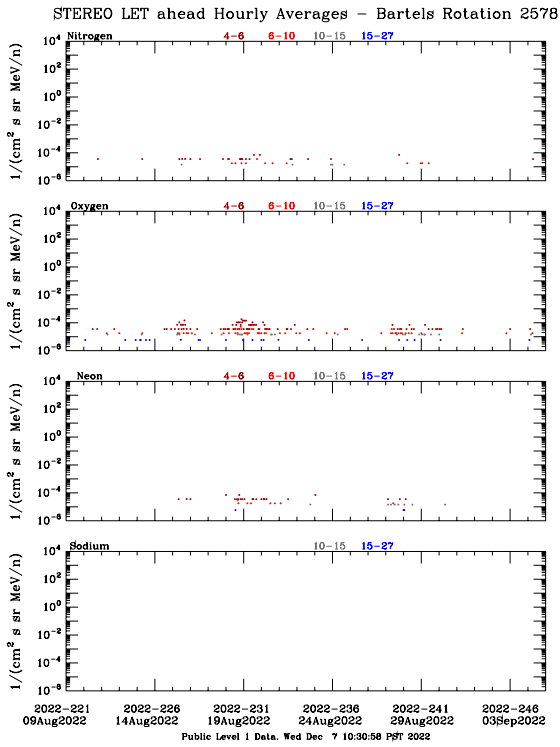

LET Public Level 1 Hourly Averages, for Bartels Rotation 2578: 27-day period starting Aug 09 2022 (2022-221)

LET Public Level 1 Hourly Averages, for Bartels Rotation 2578: 27-day period starting Aug 09 2022 (2022-221)