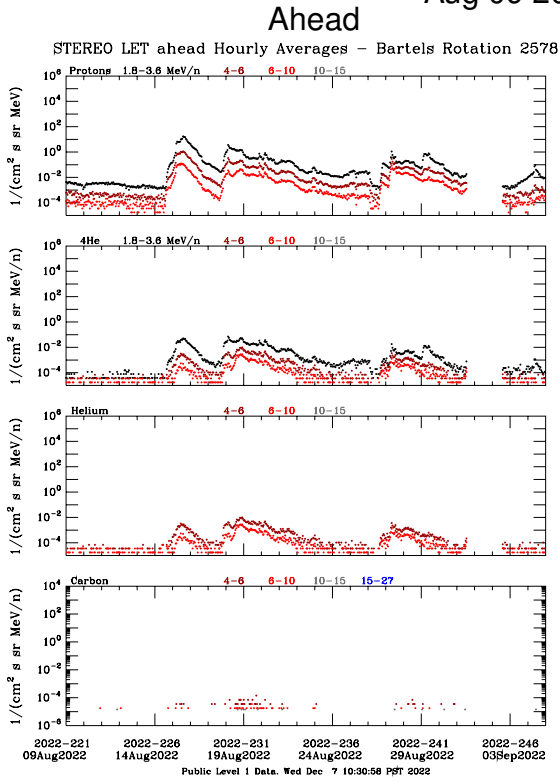

LET Public Level 1 Hourly Averages, for Bartels Rotation 2578: 27-day period starting Aug 09 2022 (2022-221)

LET Public Level 1 Hourly Averages, for Bartels Rotation 2578: 27-day period starting Aug 09 2022 (2022-221)