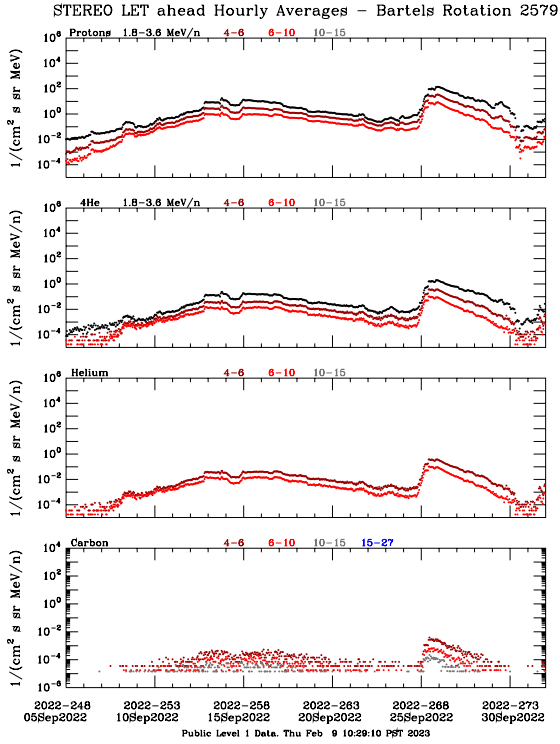

# LET Public Level 1 Hourly Averages, for Bartels Rotation 2579: 27-day period starting Sep 05 2022 (2022-248)

Ahead

Behind