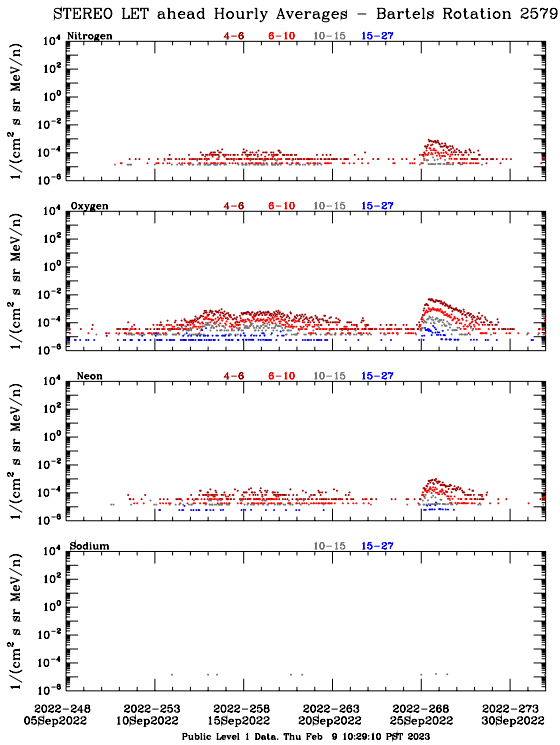

# LET Public Level 1 Hourly Averages, for Bartels Rotation 2579: 27-day period starting Sep 05 2022 (2022-248)

Ahead

Behind