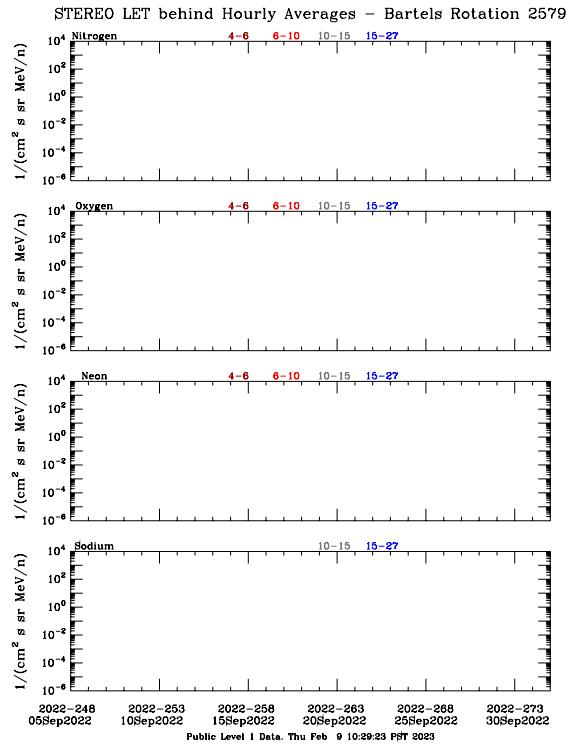

# LET Public Level 1 Hourly Averages, for Bartels Rotation 2579: 27-day period starting Sep 05 2022 (2022-248)

Ahead

Behind