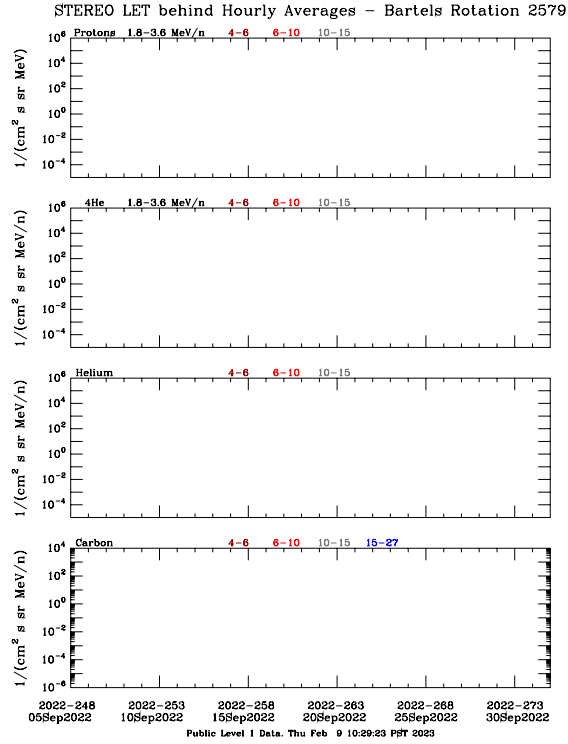

# LET Public Level 1 Hourly Averages, for Bartels Rotation 2579: 27-day period starting Sep 05 2022 (2022-248)

Ahead

Behind