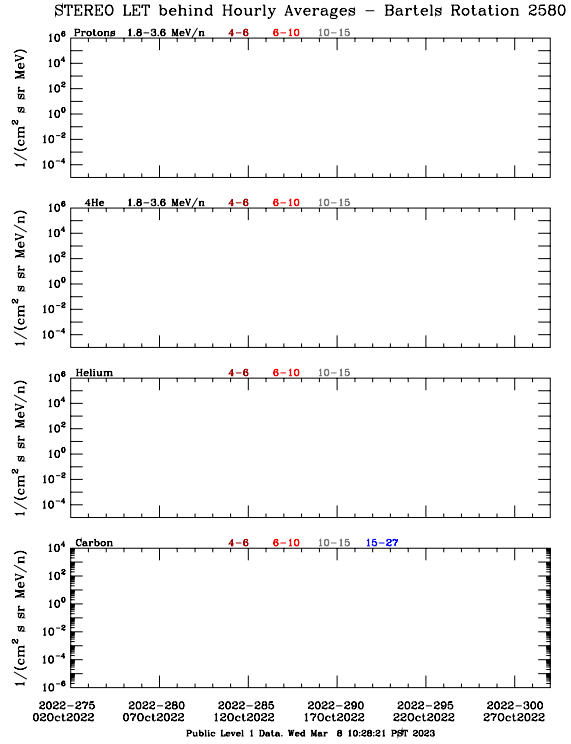

# LET Public Level 1 Hourly Averages, for Bartels Rotation 2580: 27-day period starting Oct 02 2022 (2022-275)

Ahead

Behind