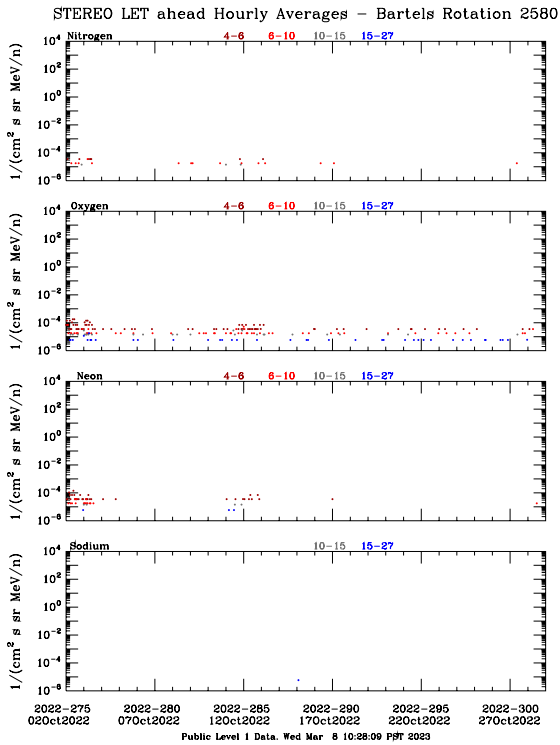

# LET Public Level 1 Hourly Averages, for Bartels Rotation 2580: 27-day period starting Oct 02 2022 (2022-275)

Ahead

Behind