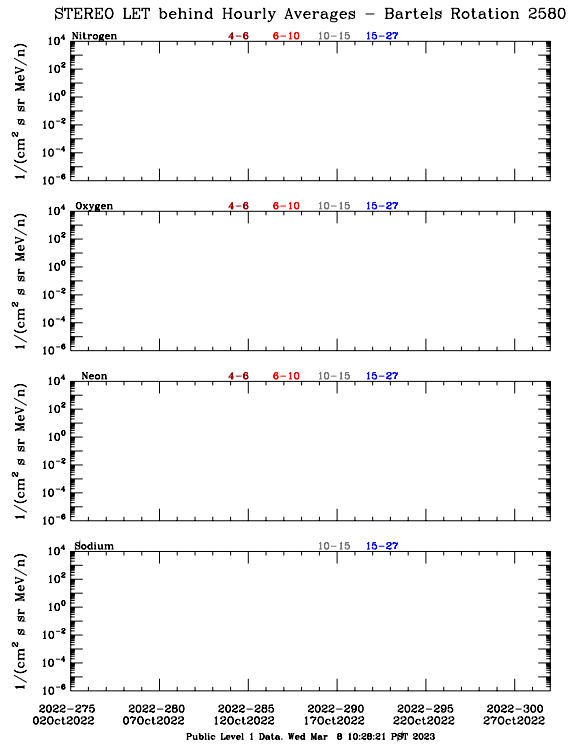

# LET Public Level 1 Hourly Averages, for Bartels Rotation 2580: 27-day period starting Oct 02 2022 (2022-275)

Ahead

Behind