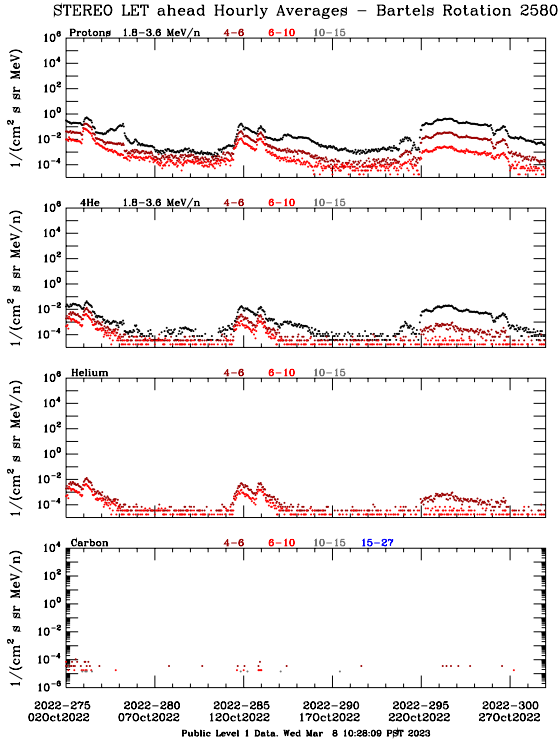

# LET Public Level 1 Hourly Averages, for Bartels Rotation 2580: 27-day period starting Oct 02 2022 (2022-275)

Ahead

Behind