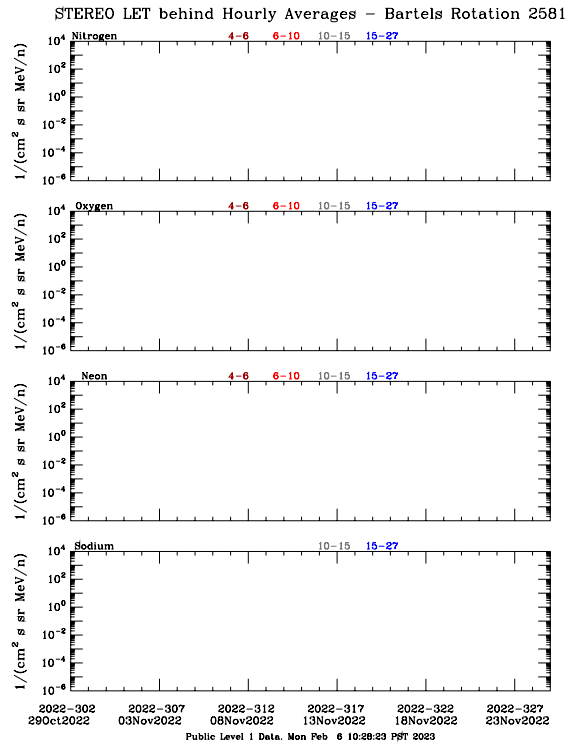

LET Public Level 1 Hourly Averages, for Bartels Rotation 2581: 27-day period starting Oct 29 2022 (2022-302)

Ahead

Behind

LET Public Level 1 Hourly Averages, for Bartels Rotation 2581: 27-day period starting Oct 29 2022 (2022-302)