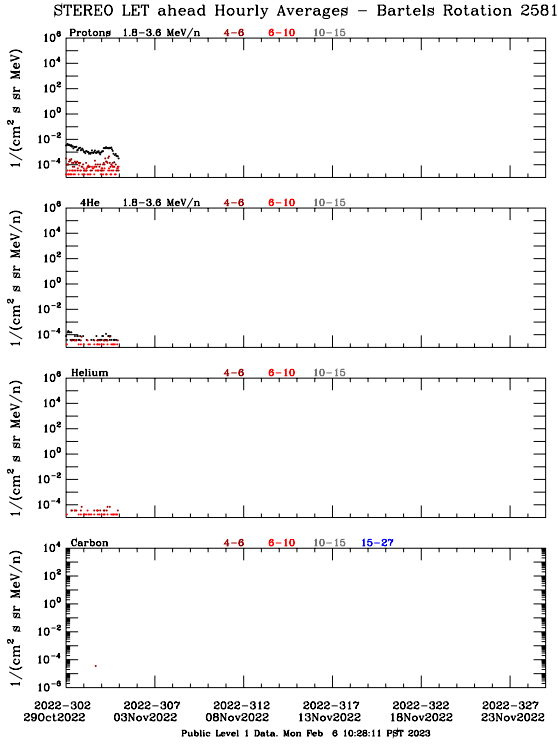

LET Public Level 1 Hourly Averages, for Bartels Rotation 2581: 27-day period starting Oct 29 2022 (2022-302)

Ahead

Behind

LET Public Level 1 Hourly Averages, for Bartels Rotation 2581: 27-day period starting Oct 29 2022 (2022-302)