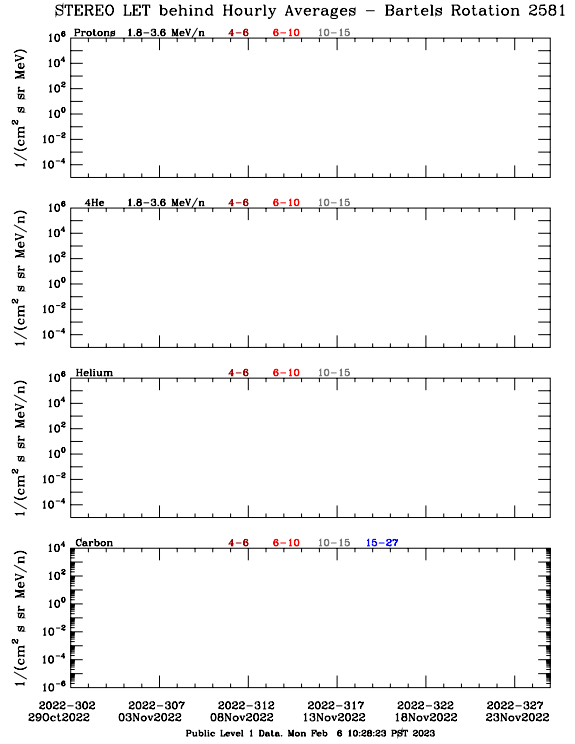

LET Public Level 1 Hourly Averages, for Bartels Rotation 2581: 27-day period starting Oct 29 2022 (2022-302)

Ahead

Behind

LET Public Level 1 Hourly Averages, for Bartels Rotation 2581: 27-day period starting Oct 29 2022 (2022-302)