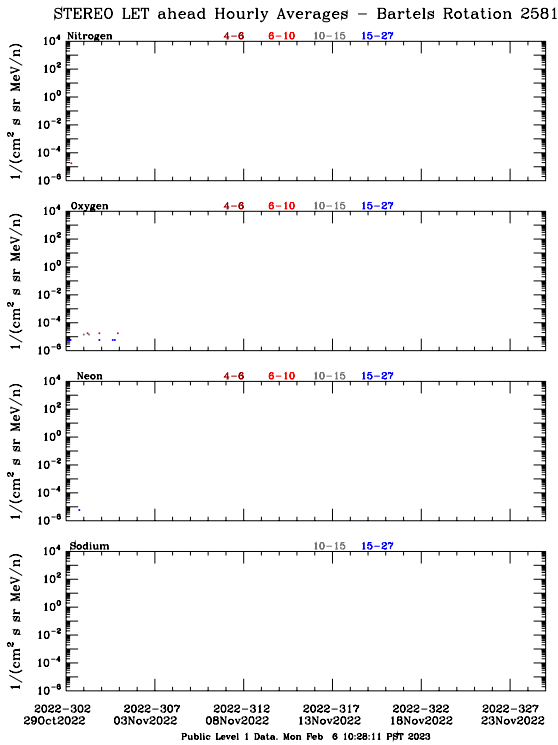

LET Public Level 1 Hourly Averages, for Bartels Rotation 2581: 27-day period starting Oct 29 2022 (2022-302)

Ahead

Behind

LET Public Level 1 Hourly Averages, for Bartels Rotation 2581: 27-day period starting Oct 29 2022 (2022-302)