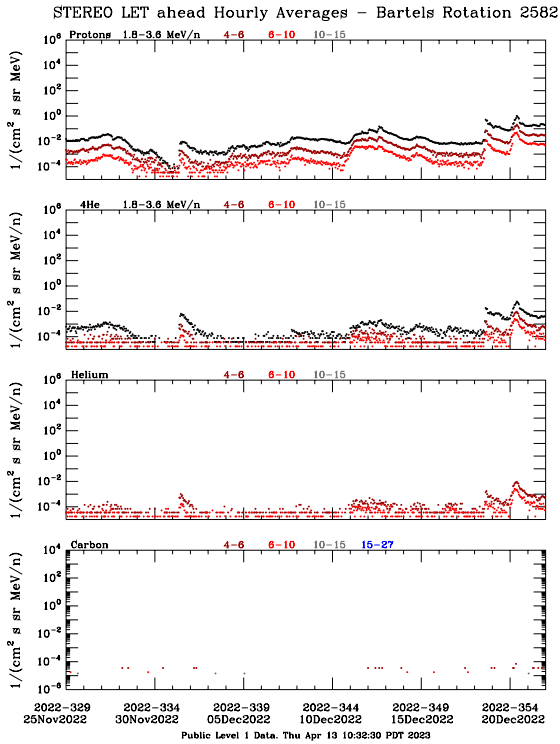

LET Public Level 1 Hourly Averages, for Bartels Rotation 2582: 27-day period starting Nov 25 2022 (2022-329)

Ahead

Behind

LET Public Level 1 Hourly Averages, for Bartels Rotation 2582: 27-day period starting Nov 25 2022 (2022-329)