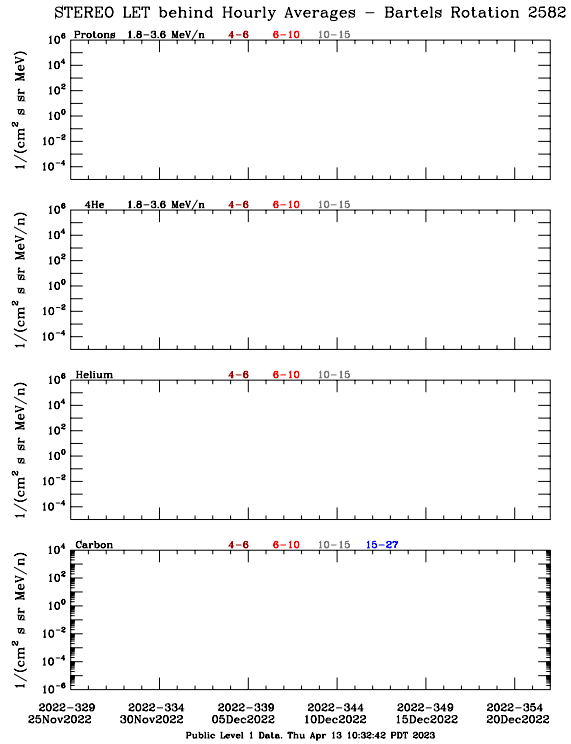

LET Public Level 1 Hourly Averages, for Bartels Rotation 2582: 27-day period starting Nov 25 2022 (2022-329)

Ahead

Behind

LET Public Level 1 Hourly Averages, for Bartels Rotation 2582: 27-day period starting Nov 25 2022 (2022-329)