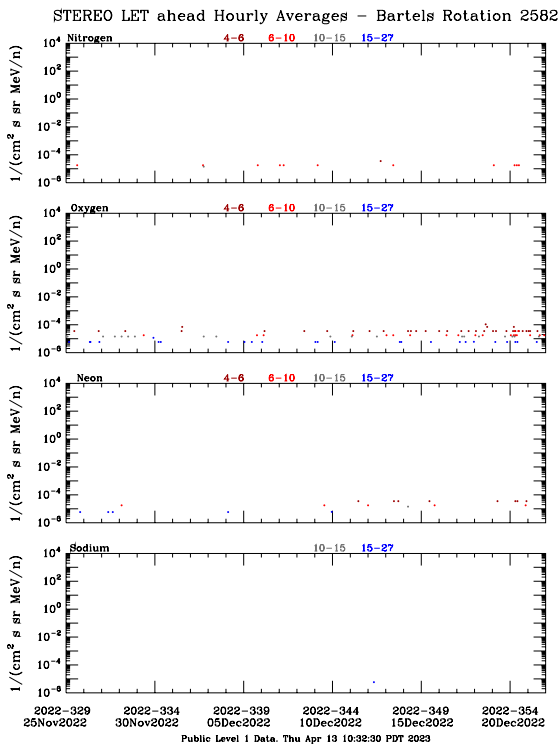

LET Public Level 1 Hourly Averages, for Bartels Rotation 2582: 27-day period starting Nov 25 2022 (2022-329)

Ahead

Behind

LET Public Level 1 Hourly Averages, for Bartels Rotation 2582: 27-day period starting Nov 25 2022 (2022-329)