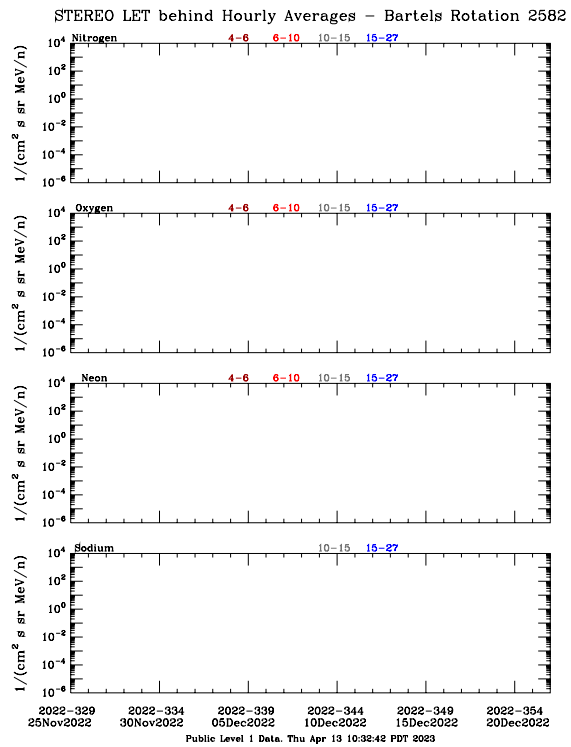

LET Public Level 1 Hourly Averages, for Bartels Rotation 2582: 27-day period starting Nov 25 2022 (2022-329)

Ahead

Behind

LET Public Level 1 Hourly Averages, for Bartels Rotation 2582: 27-day period starting Nov 25 2022 (2022-329)