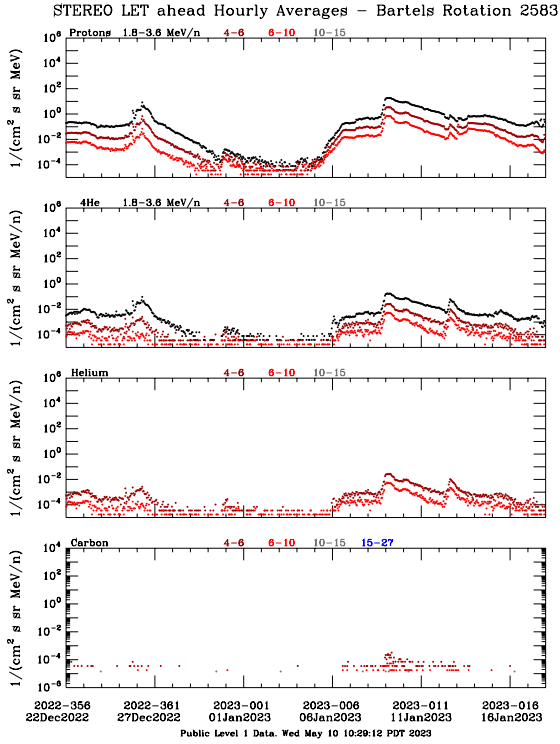

LET Public Level 1 Hourly Averages, for Bartels Rotation 2583: 27-day period starting Dec 22 2022 (2022-356)

Ahead

Behind

LET Public Level 1 Hourly Averages, for Bartels Rotation 2583: 27-day period starting Dec 22 2022 (2022-356)