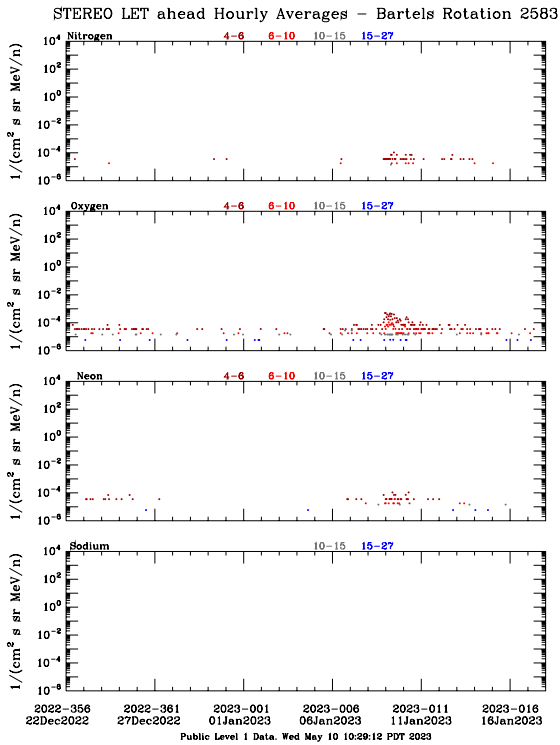

LET Public Level 1 Hourly Averages, for Bartels Rotation 2583: 27-day period starting Dec 22 2022 (2022-356)

Ahead

Behind

LET Public Level 1 Hourly Averages, for Bartels Rotation 2583: 27-day period starting Dec 22 2022 (2022-356)