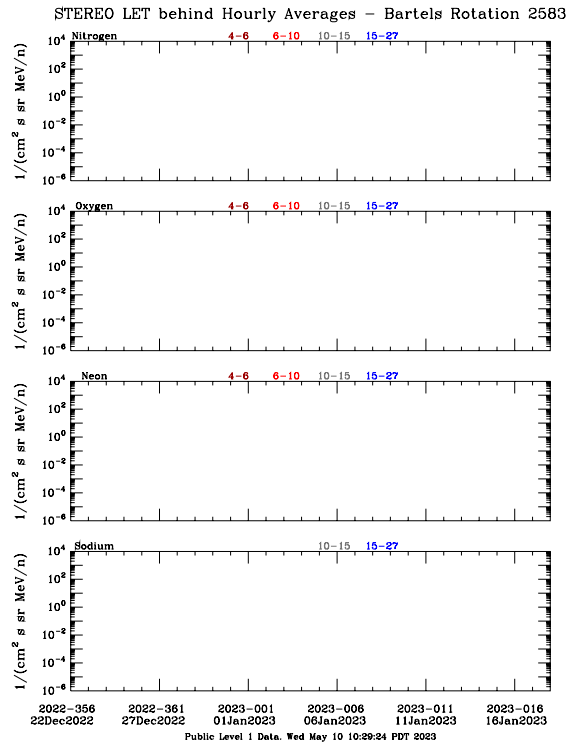

LET Public Level 1 Hourly Averages, for Bartels Rotation 2583: 27-day period starting Dec 22 2022 (2022-356)

Ahead

Behind

LET Public Level 1 Hourly Averages, for Bartels Rotation 2583: 27-day period starting Dec 22 2022 (2022-356)