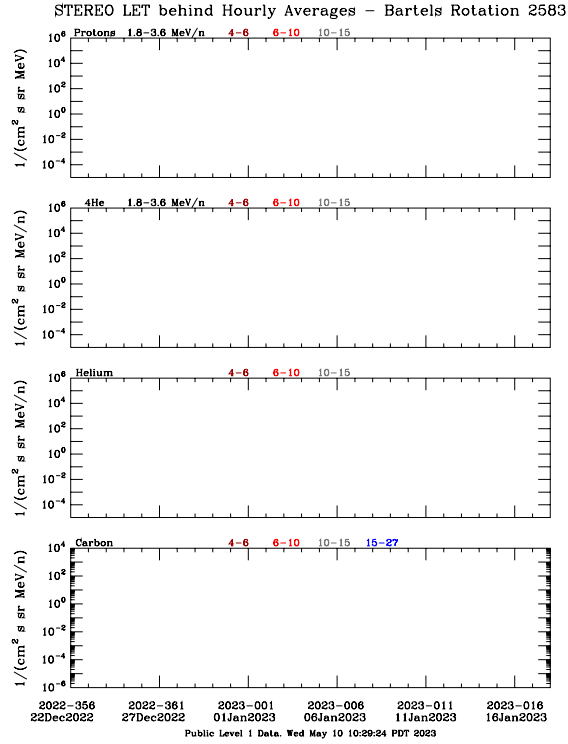

LET Public Level 1 Hourly Averages, for Bartels Rotation 2583: 27-day period starting Dec 22 2022 (2022-356)

Ahead

Behind

LET Public Level 1 Hourly Averages, for Bartels Rotation 2583: 27-day period starting Dec 22 2022 (2022-356)