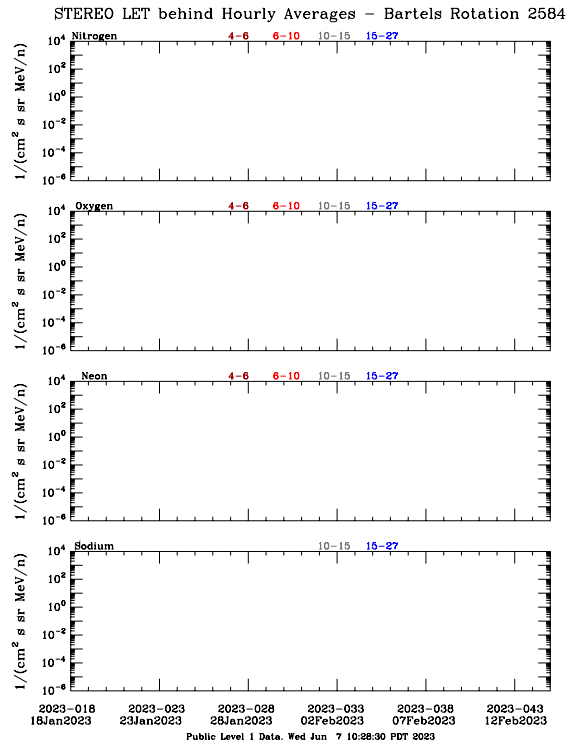

LET Public Level 1 Hourly Averages, for Bartels Rotation 2584: 27-day period starting Jan 18 2023 (2023-018)

Ahead

Behind

LET Public Level 1 Hourly Averages, for Bartels Rotation 2584: 27-day period starting Jan 18 2023 (2023-018)