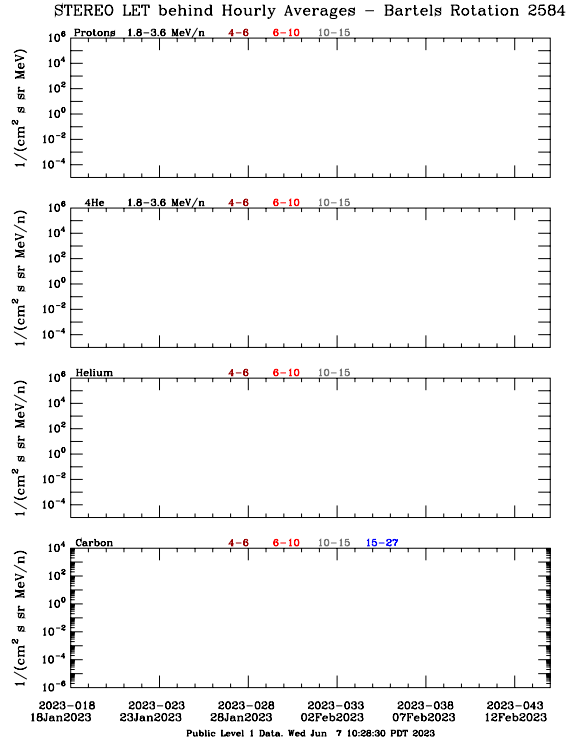

LET Public Level 1 Hourly Averages, for Bartels Rotation 2584: 27-day period starting Jan 18 2023 (2023-018)

Ahead

Behind

LET Public Level 1 Hourly Averages, for Bartels Rotation 2584: 27-day period starting Jan 18 2023 (2023-018)