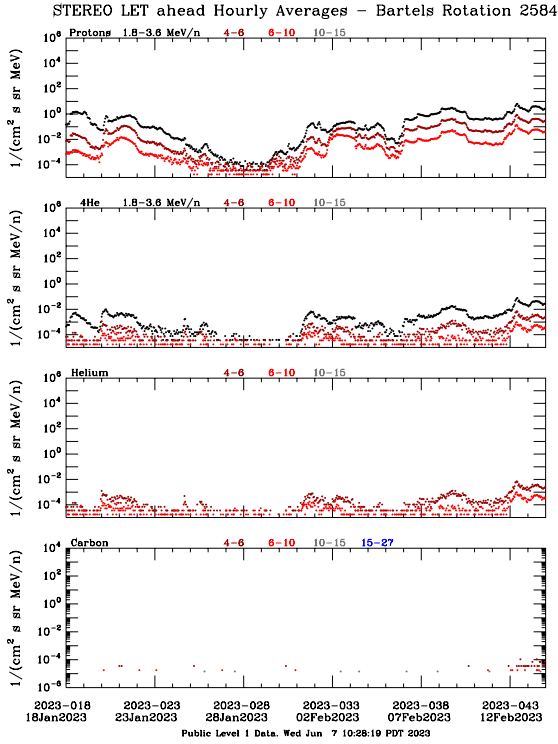

LET Public Level 1 Hourly Averages, for Bartels Rotation 2584: 27-day period starting Jan 18 2023 (2023-018)

Ahead

Behind

LET Public Level 1 Hourly Averages, for Bartels Rotation 2584: 27-day period starting Jan 18 2023 (2023-018)