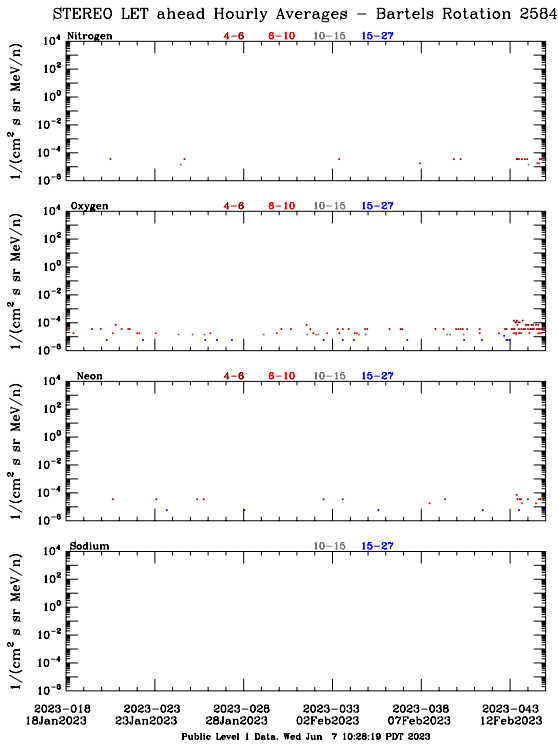

LET Public Level 1 Hourly Averages, for Bartels Rotation 2584: 27-day period starting Jan 18 2023 (2023-018)

Ahead

Behind

LET Public Level 1 Hourly Averages, for Bartels Rotation 2584: 27-day period starting Jan 18 2023 (2023-018)