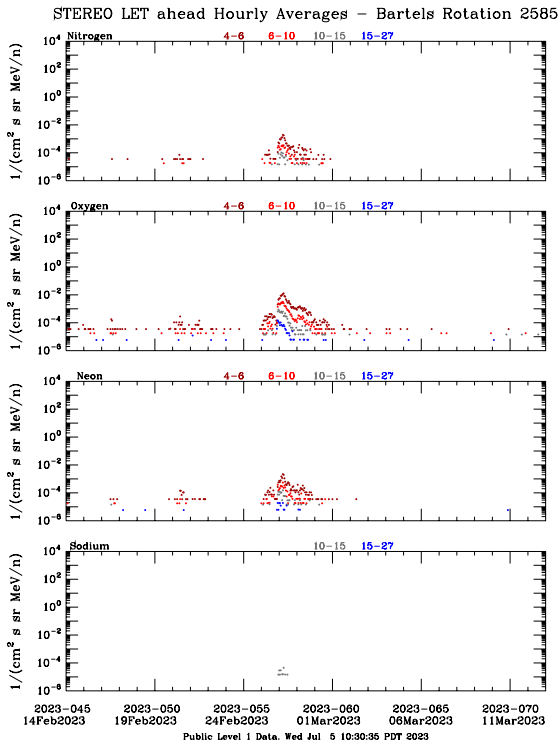

LET Public Level 1 Hourly Averages, for Bartels Rotation 2585: 27-day period starting Feb 14 2023 (2023-045)

Ahead

Behind

LET Public Level 1 Hourly Averages, for Bartels Rotation 2585: 27-day period starting Feb 14 2023 (2023-045)