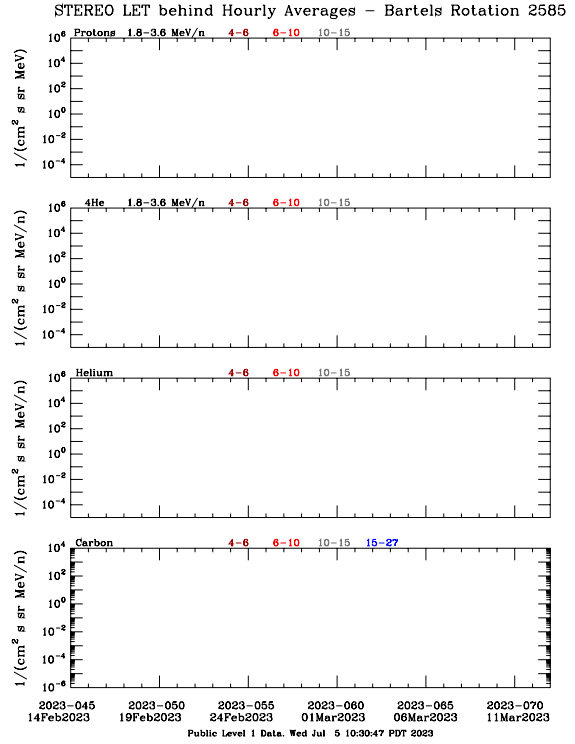

LET Public Level 1 Hourly Averages, for Bartels Rotation 2585: 27-day period starting Feb 14 2023 (2023-045)

Ahead

Behind

LET Public Level 1 Hourly Averages, for Bartels Rotation 2585: 27-day period starting Feb 14 2023 (2023-045)