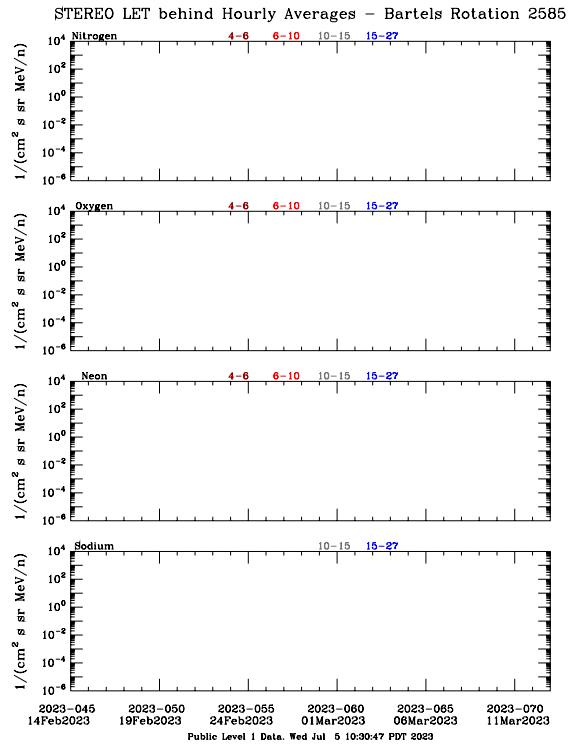

LET Public Level 1 Hourly Averages, for Bartels Rotation 2585: 27-day period starting Feb 14 2023 (2023-045)

Ahead

Behind

LET Public Level 1 Hourly Averages, for Bartels Rotation 2585: 27-day period starting Feb 14 2023 (2023-045)