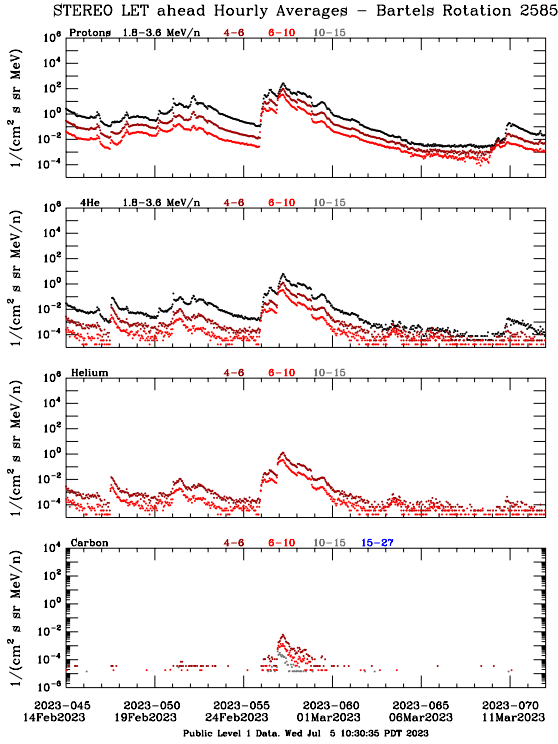

LET Public Level 1 Hourly Averages, for Bartels Rotation 2585: 27-day period starting Feb 14 2023 (2023-045)

Ahead

Behind

LET Public Level 1 Hourly Averages, for Bartels Rotation 2585: 27-day period starting Feb 14 2023 (2023-045)