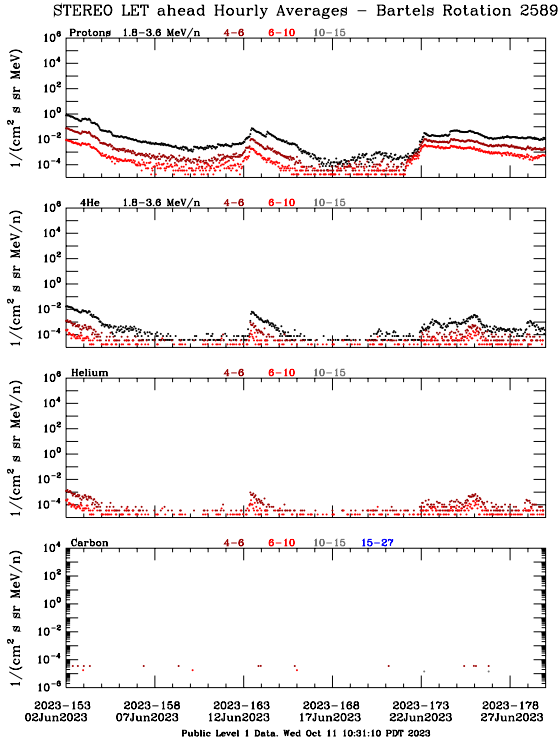

LET Public Level 1 Hourly Averages, for Bartels Rotation 2589: 27-day period starting Jun 02 2023 (2023-153)

Ahead

Behind

LET Public Level 1 Hourly Averages, for Bartels Rotation 2589: 27-day period starting Jun 02 2023 (2023-153)