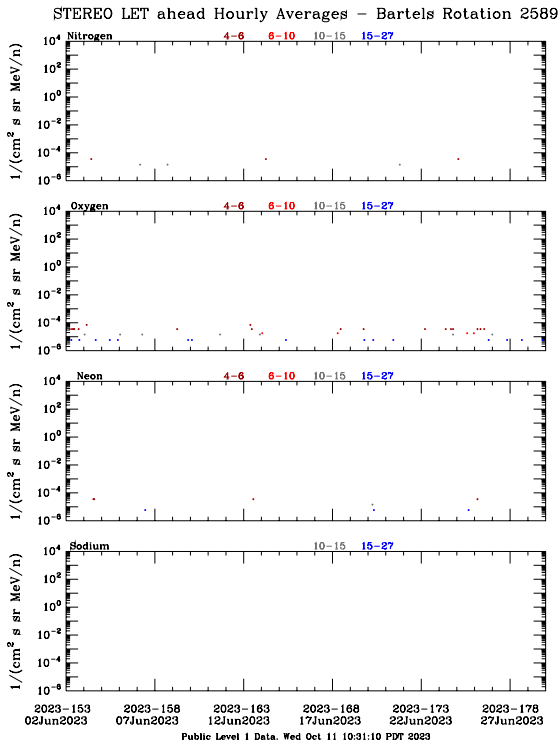

LET Public Level 1 Hourly Averages, for Bartels Rotation 2589: 27-day period starting Jun 02 2023 (2023-153)

Ahead

Behind

LET Public Level 1 Hourly Averages, for Bartels Rotation 2589: 27-day period starting Jun 02 2023 (2023-153)