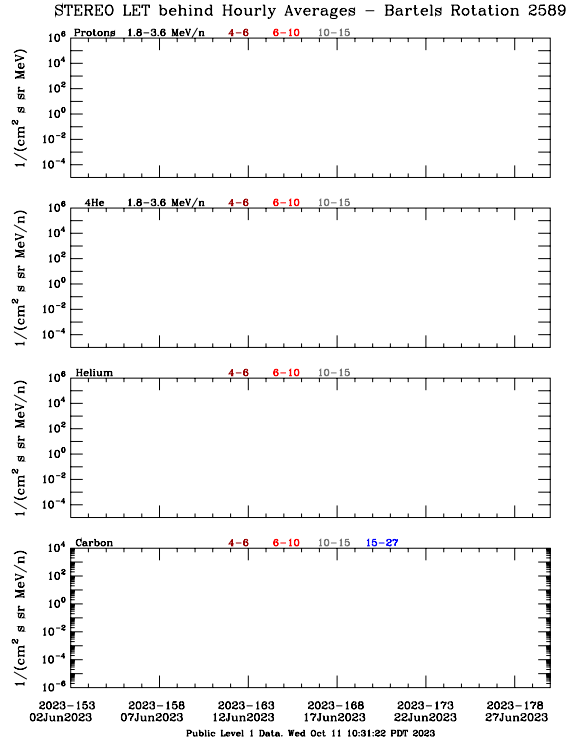

LET Public Level 1 Hourly Averages, for Bartels Rotation 2589: 27-day period starting Jun 02 2023 (2023-153)

Ahead

Behind

LET Public Level 1 Hourly Averages, for Bartels Rotation 2589: 27-day period starting Jun 02 2023 (2023-153)