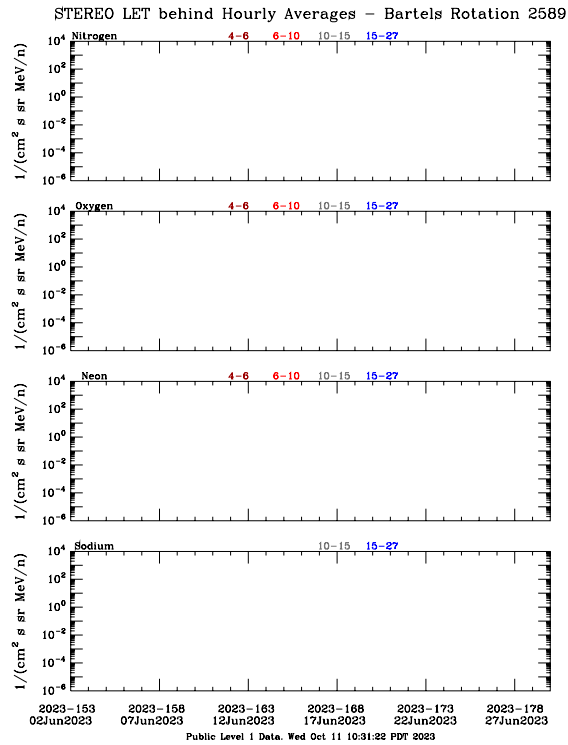

LET Public Level 1 Hourly Averages, for Bartels Rotation 2589: 27-day period starting Jun 02 2023 (2023-153)

Ahead

Behind

LET Public Level 1 Hourly Averages, for Bartels Rotation 2589: 27-day period starting Jun 02 2023 (2023-153)