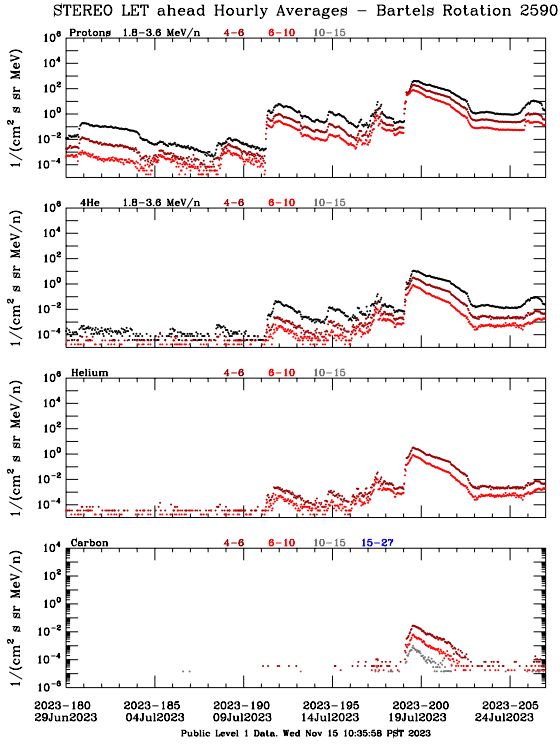

LET Public Level 1 Hourly Averages, for Bartels Rotation 2590: 27-day period starting Jun 29 2023 (2023-180)

Ahead

Behind

LET Public Level 1 Hourly Averages, for Bartels Rotation 2590: 27-day period starting Jun 29 2023 (2023-180)