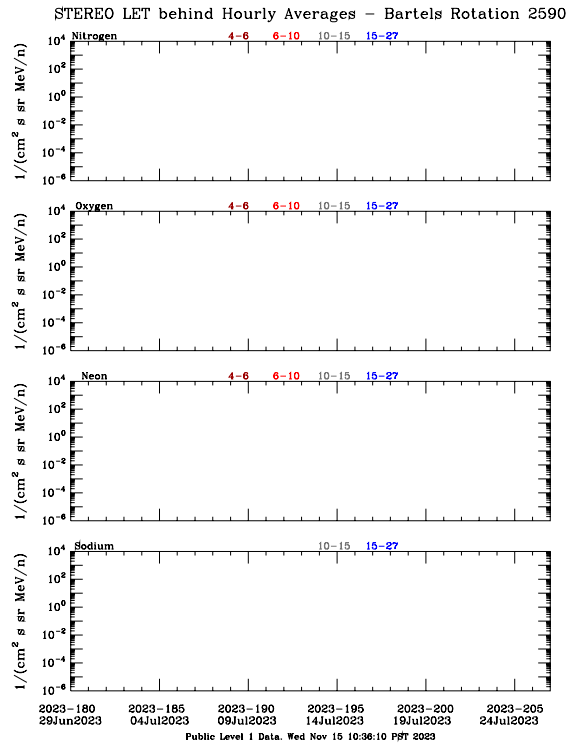

LET Public Level 1 Hourly Averages, for Bartels Rotation 2590: 27-day period starting Jun 29 2023 (2023-180)

Ahead

Behind

LET Public Level 1 Hourly Averages, for Bartels Rotation 2590: 27-day period starting Jun 29 2023 (2023-180)