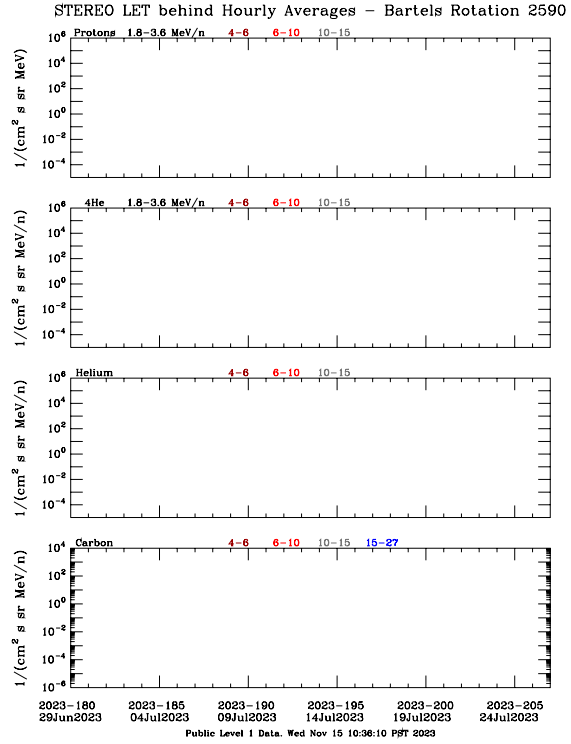

LET Public Level 1 Hourly Averages, for Bartels Rotation 2590: 27-day period starting Jun 29 2023 (2023-180)

Ahead

Behind

LET Public Level 1 Hourly Averages, for Bartels Rotation 2590: 27-day period starting Jun 29 2023 (2023-180)