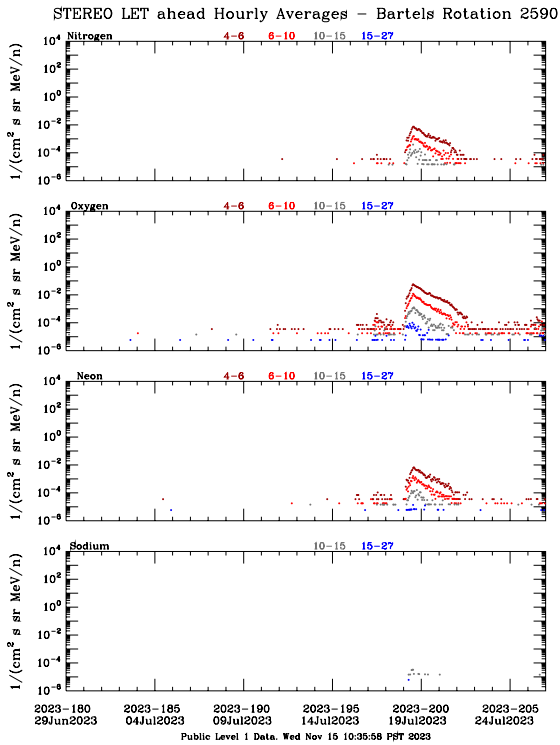

LET Public Level 1 Hourly Averages, for Bartels Rotation 2590: 27-day period starting Jun 29 2023 (2023-180)

Ahead

Behind

LET Public Level 1 Hourly Averages, for Bartels Rotation 2590: 27-day period starting Jun 29 2023 (2023-180)