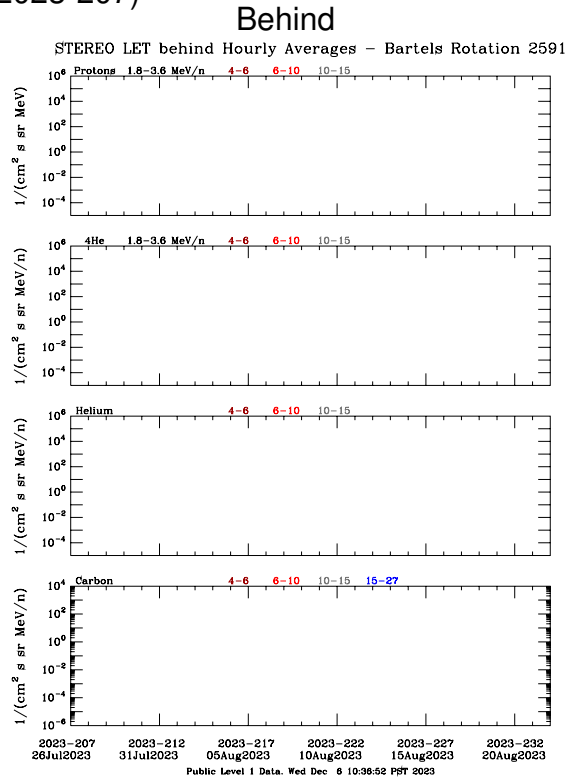

LET Public Level 1 Hourly Averages, for Bartels Rotation 2591: 27-day period starting Jul 26 2023 (2023-207)

LET Public Level 1 Hourly Averages, for Bartels Rotation 2591: 27-day period starting Jul 26 2023 (2023-207)