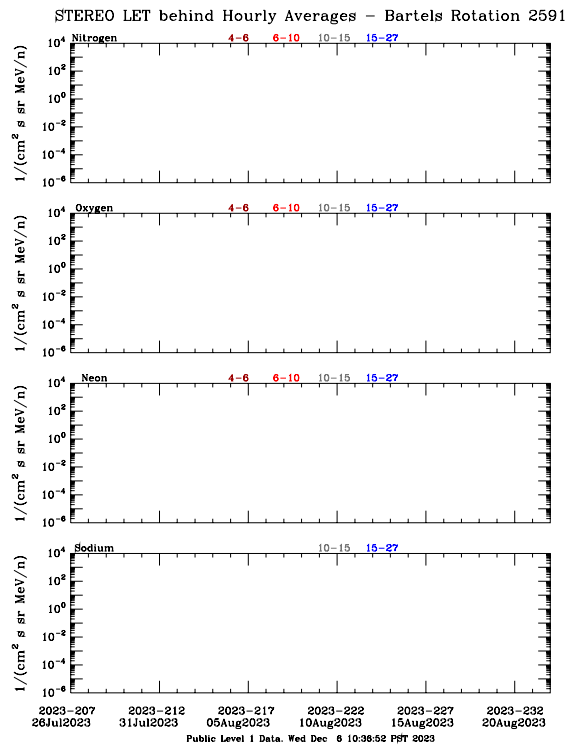

LET Public Level 1 Hourly Averages, for Bartels Rotation 2591: 27-day period starting Jul 26 2023 (2023-207)

LET Public Level 1 Hourly Averages, for Bartels Rotation 2591: 27-day period starting Jul 26 2023 (2023-207)