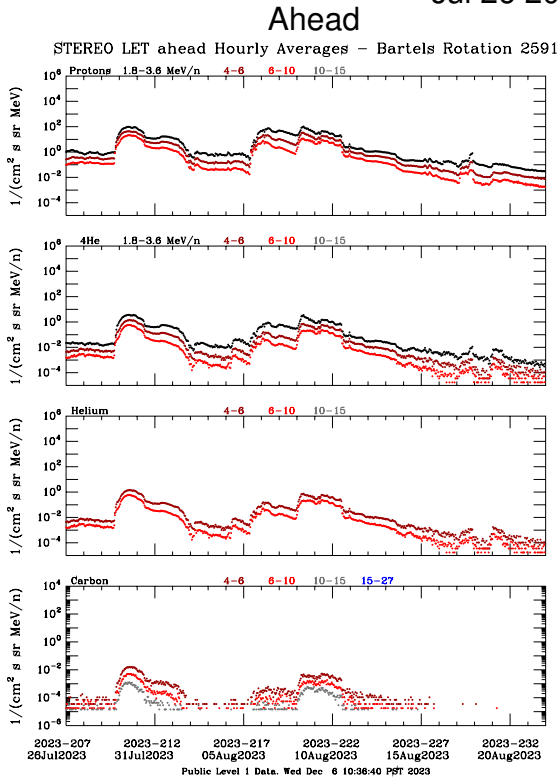

LET Public Level 1 Hourly Averages, for Bartels Rotation 2591: 27-day period starting Jul 26 2023 (2023-207)

LET Public Level 1 Hourly Averages, for Bartels Rotation 2591: 27-day period starting Jul 26 2023 (2023-207)