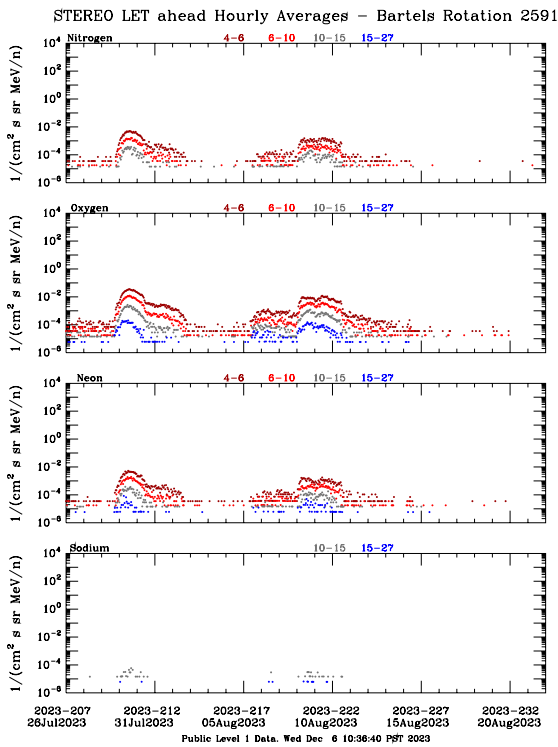

LET Public Level 1 Hourly Averages, for Bartels Rotation 2591: 27-day period starting Jul 26 2023 (2023-207)

LET Public Level 1 Hourly Averages, for Bartels Rotation 2591: 27-day period starting Jul 26 2023 (2023-207)