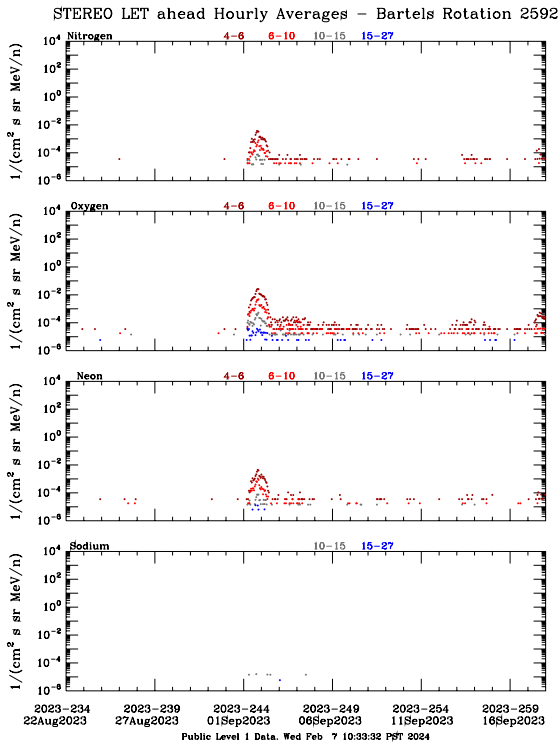

# LET Public Level 1 Hourly Averages, for Bartels Rotation 2592: 27-day period starting Aug 22 2023 (2023-234)

Ahead

Behind