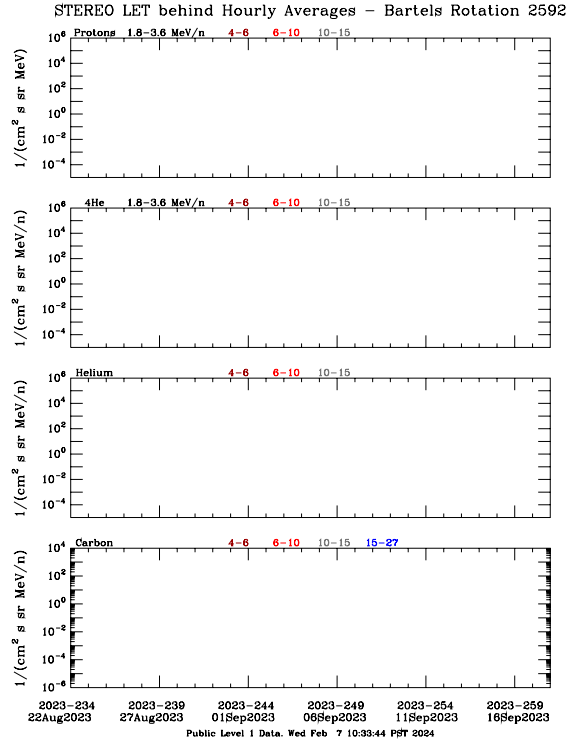

# LET Public Level 1 Hourly Averages, for Bartels Rotation 2592: 27-day period starting Aug 22 2023 (2023-234)

Ahead

Behind