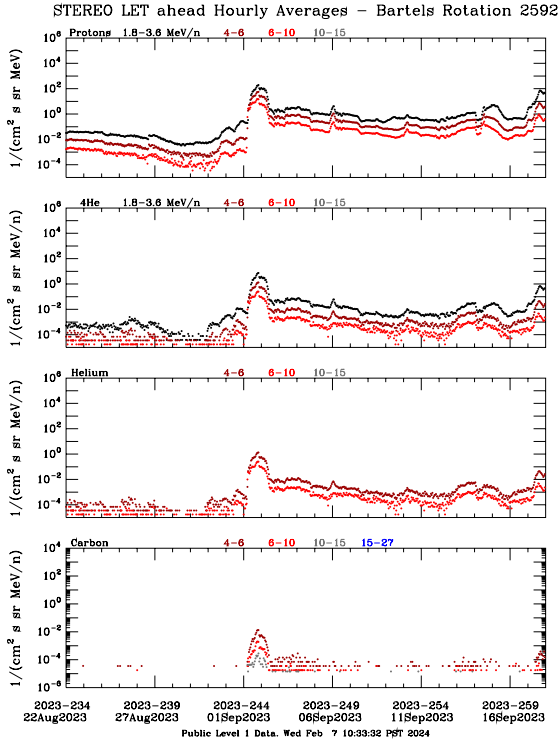

# LET Public Level 1 Hourly Averages, for Bartels Rotation 2592: 27-day period starting Aug 22 2023 (2023-234)

Ahead

Behind