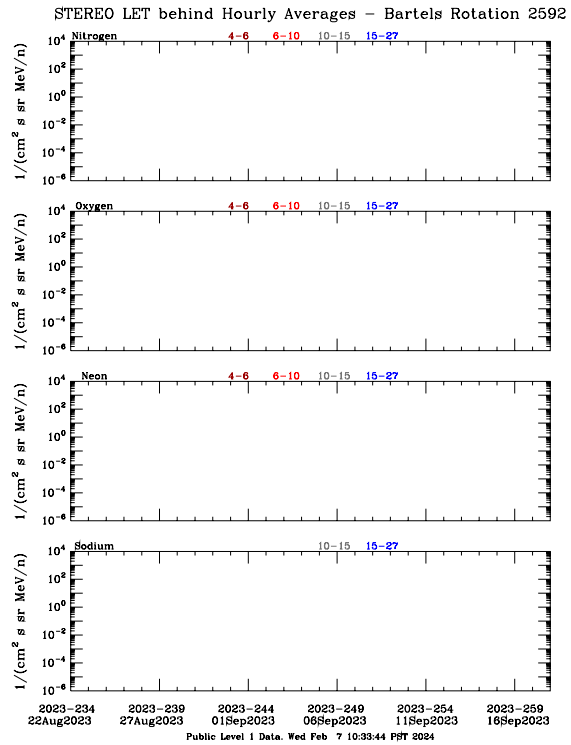

# LET Public Level 1 Hourly Averages, for Bartels Rotation 2592: 27-day period starting Aug 22 2023 (2023-234)

Ahead

Behind