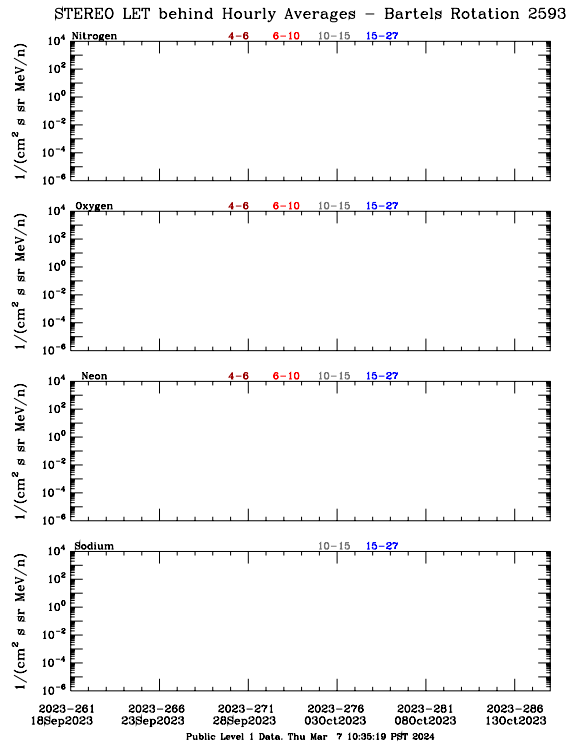

LET Public Level 1 Hourly Averages, for Bartels Rotation 2593: 27-day period starting Sep 18 2023 (2023-261)

Ahead

Behind

LET Public Level 1 Hourly Averages, for Bartels Rotation 2593: 27-day period starting Sep 18 2023 (2023-261)