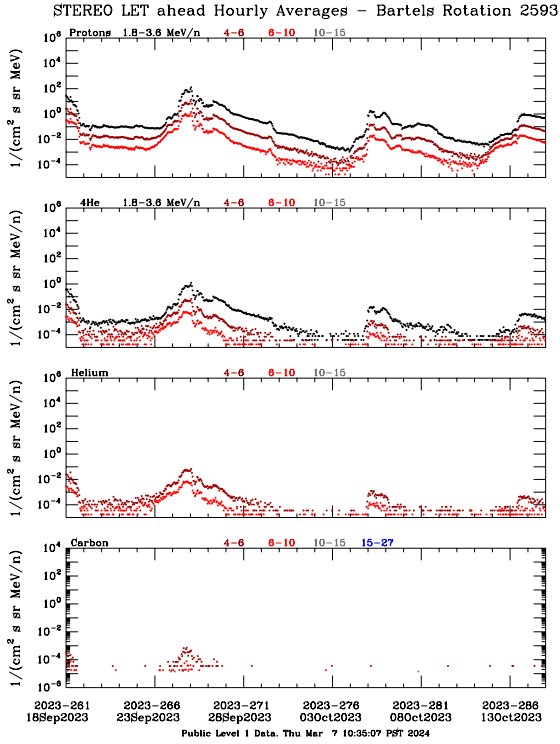

LET Public Level 1 Hourly Averages, for Bartels Rotation 2593: 27-day period starting Sep 18 2023 (2023-261)

Ahead

Behind

LET Public Level 1 Hourly Averages, for Bartels Rotation 2593: 27-day period starting Sep 18 2023 (2023-261)