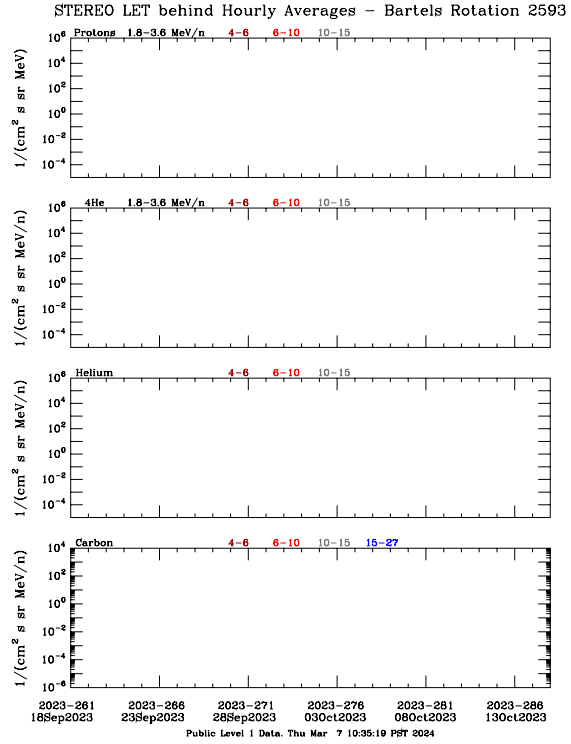

LET Public Level 1 Hourly Averages, for Bartels Rotation 2593: 27-day period starting Sep 18 2023 (2023-261)

Ahead

Behind

LET Public Level 1 Hourly Averages, for Bartels Rotation 2593: 27-day period starting Sep 18 2023 (2023-261)