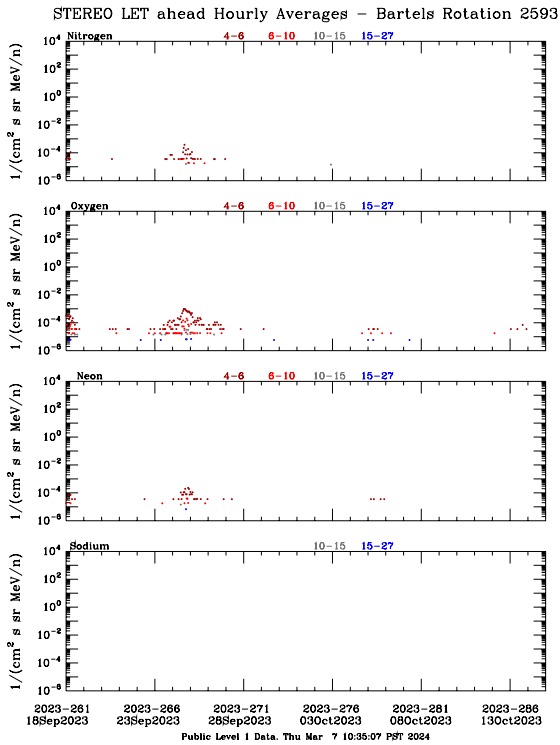

LET Public Level 1 Hourly Averages, for Bartels Rotation 2593: 27-day period starting Sep 18 2023 (2023-261)

Ahead

Behind

LET Public Level 1 Hourly Averages, for Bartels Rotation 2593: 27-day period starting Sep 18 2023 (2023-261)