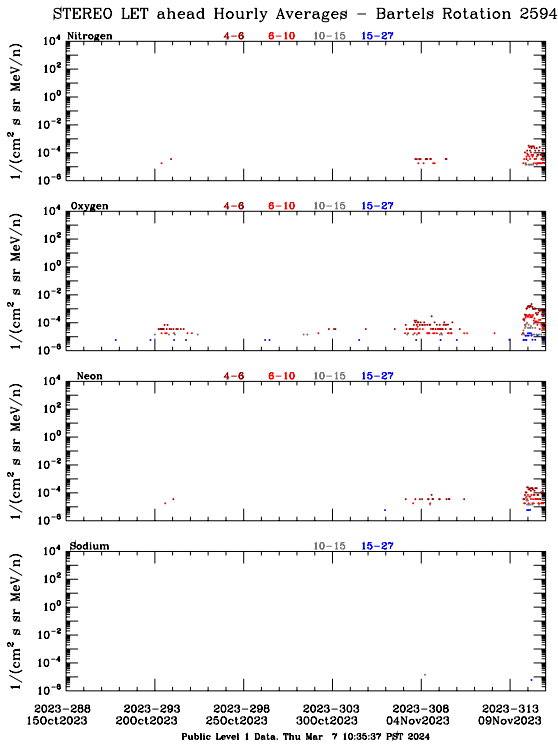

LET Public Level 1 Hourly Averages, for Bartels Rotation 2594: 27-day period starting Oct 15 2023 (2023-288)

Ahead

Behind

LET Public Level 1 Hourly Averages, for Bartels Rotation 2594: 27-day period starting Oct 15 2023 (2023-288)