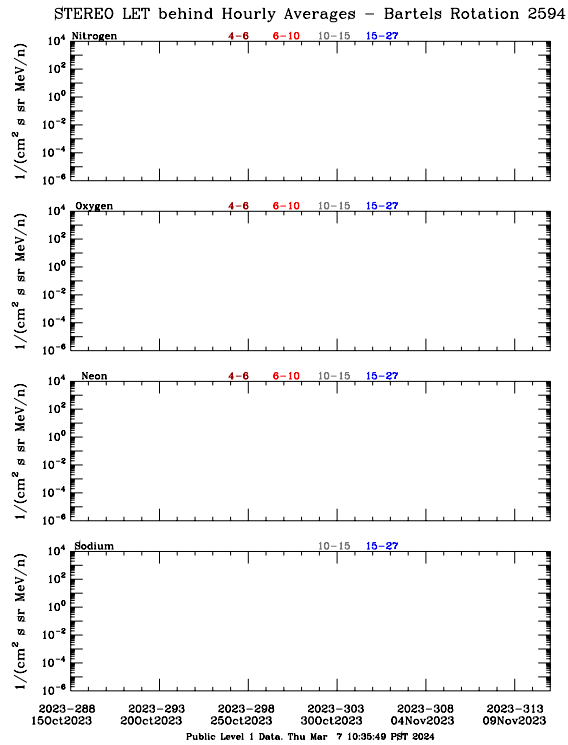

LET Public Level 1 Hourly Averages, for Bartels Rotation 2594: 27-day period starting Oct 15 2023 (2023-288)

Ahead

Behind

LET Public Level 1 Hourly Averages, for Bartels Rotation 2594: 27-day period starting Oct 15 2023 (2023-288)