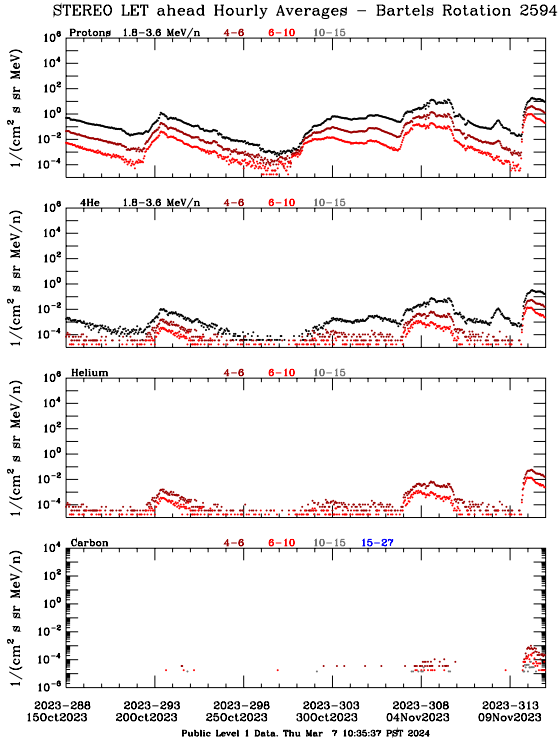

LET Public Level 1 Hourly Averages, for Bartels Rotation 2594: 27-day period starting Oct 15 2023 (2023-288)

Ahead

Behind

LET Public Level 1 Hourly Averages, for Bartels Rotation 2594: 27-day period starting Oct 15 2023 (2023-288)