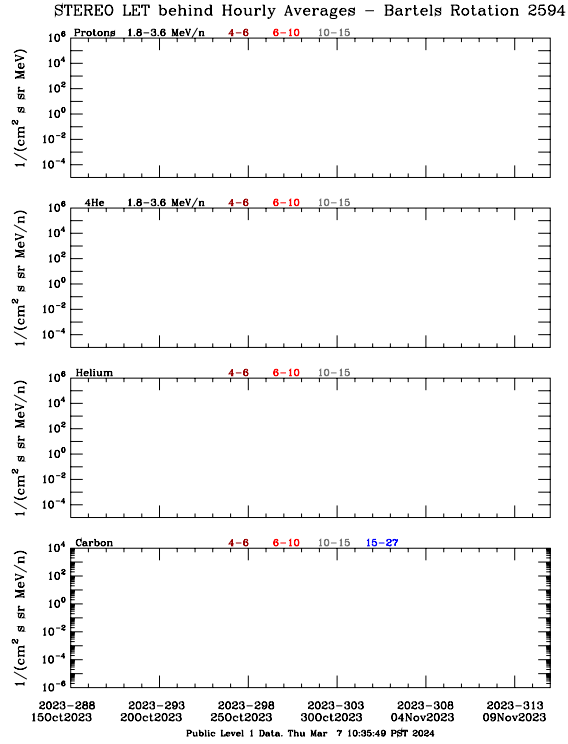

LET Public Level 1 Hourly Averages, for Bartels Rotation 2594: 27-day period starting Oct 15 2023 (2023-288)

Ahead

Behind

LET Public Level 1 Hourly Averages, for Bartels Rotation 2594: 27-day period starting Oct 15 2023 (2023-288)