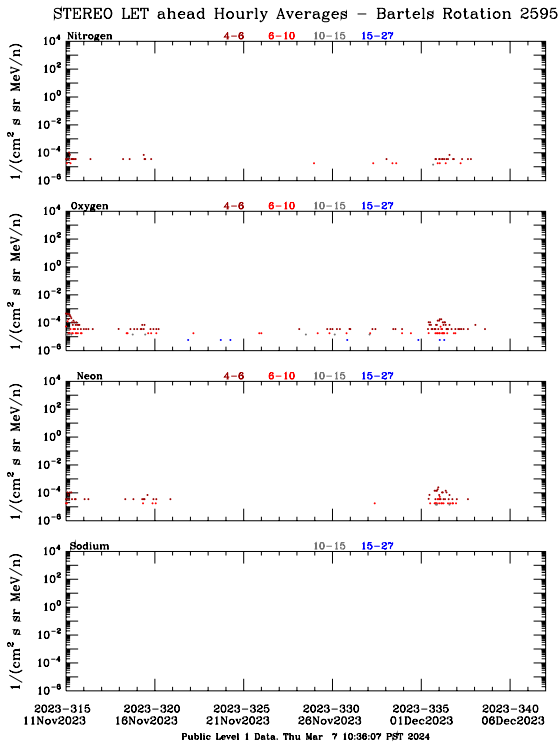

# LET Public Level 1 Hourly Averages, for Bartels Rotation 2595: 27-day period starting Nov 11 2023 (2023-315)

Ahead

Behind