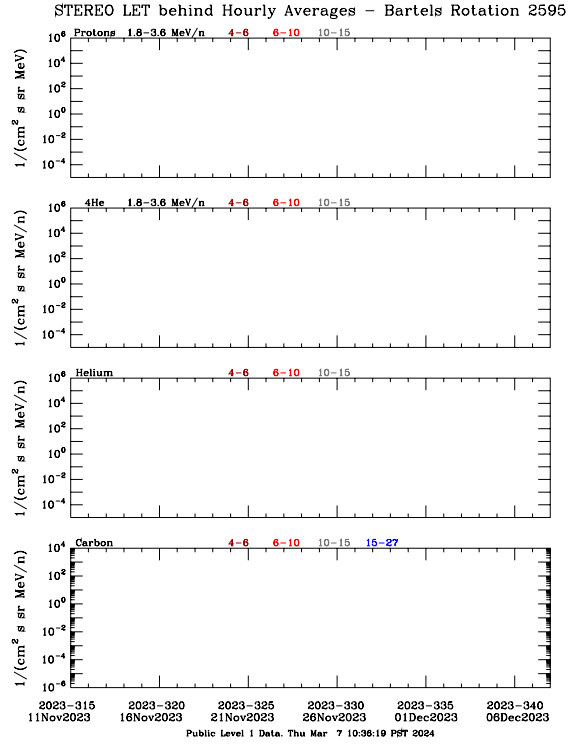

# LET Public Level 1 Hourly Averages, for Bartels Rotation 2595: 27-day period starting Nov 11 2023 (2023-315)

Ahead

Behind