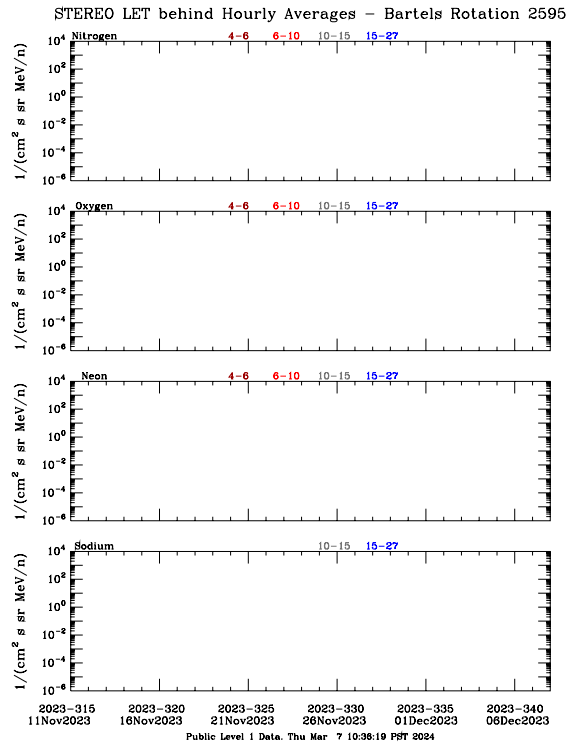

# LET Public Level 1 Hourly Averages, for Bartels Rotation 2595: 27-day period starting Nov 11 2023 (2023-315)

Ahead

Behind