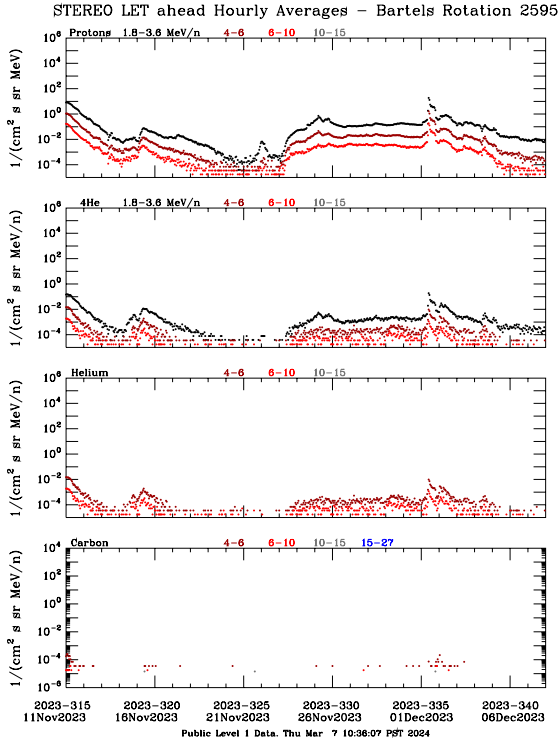

# LET Public Level 1 Hourly Averages, for Bartels Rotation 2595: 27-day period starting Nov 11 2023 (2023-315)

Ahead

Behind