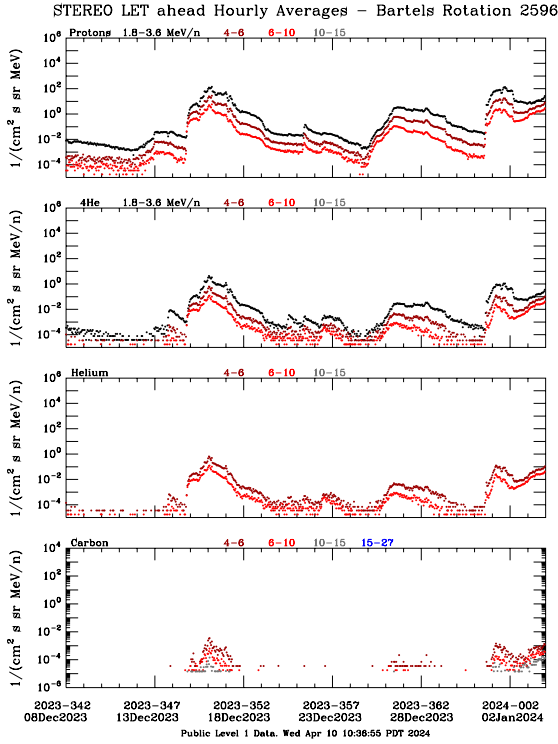

# LET Public Level 1 Hourly Averages, for Bartels Rotation 2596: 27-day period starting Dec 08 2023 (2023-342)

Ahead

Behind