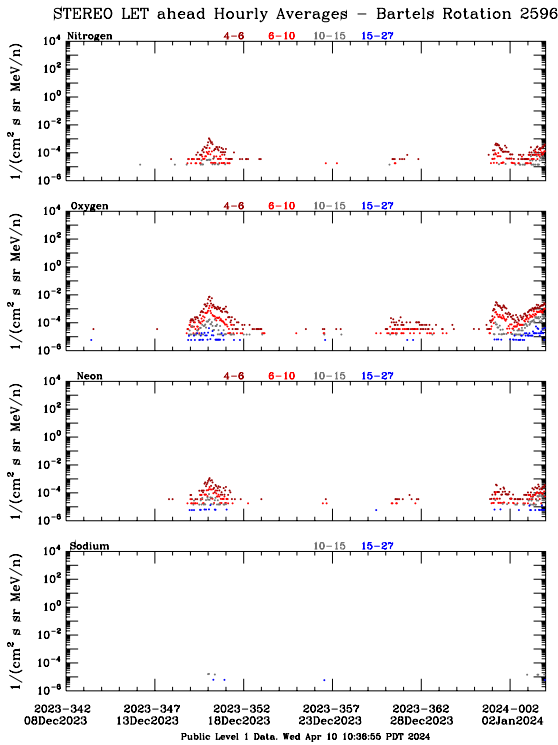

# LET Public Level 1 Hourly Averages, for Bartels Rotation 2596: 27-day period starting Dec 08 2023 (2023-342)

Ahead

Behind