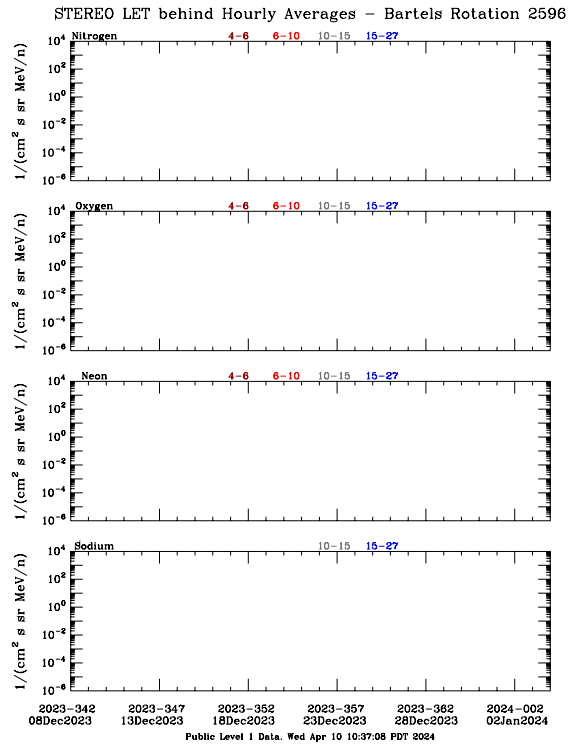

# LET Public Level 1 Hourly Averages, for Bartels Rotation 2596: 27-day period starting Dec 08 2023 (2023-342)

Ahead

Behind