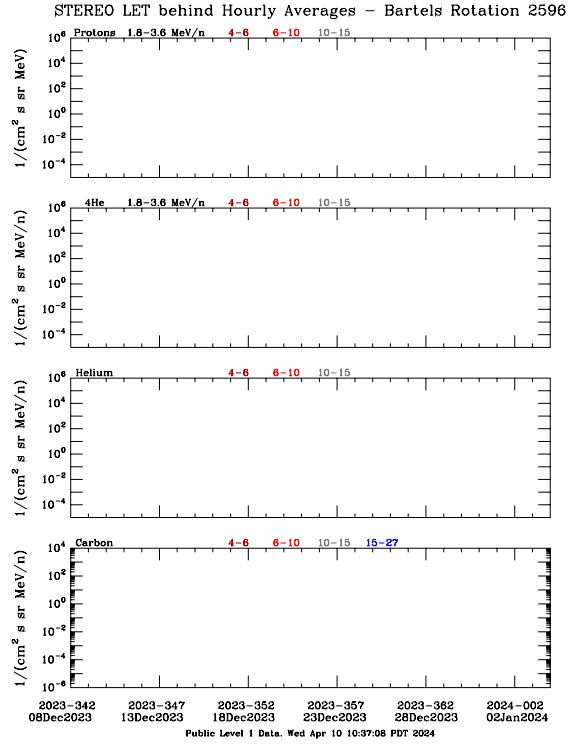

# LET Public Level 1 Hourly Averages, for Bartels Rotation 2596: 27-day period starting Dec 08 2023 (2023-342)

Ahead

Behind