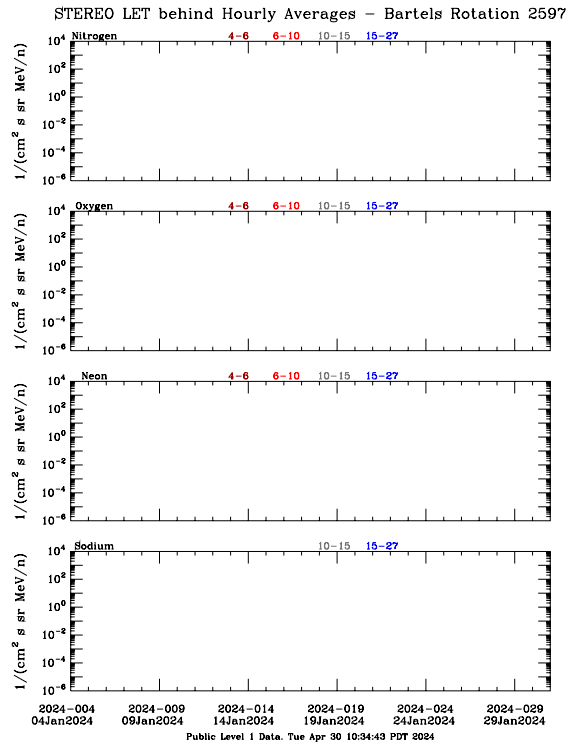

# LET Public Level 1 Hourly Averages, for Bartels Rotation 2597: 27-day period starting Jan 04 2024 (2024-004)

Ahead

Behind