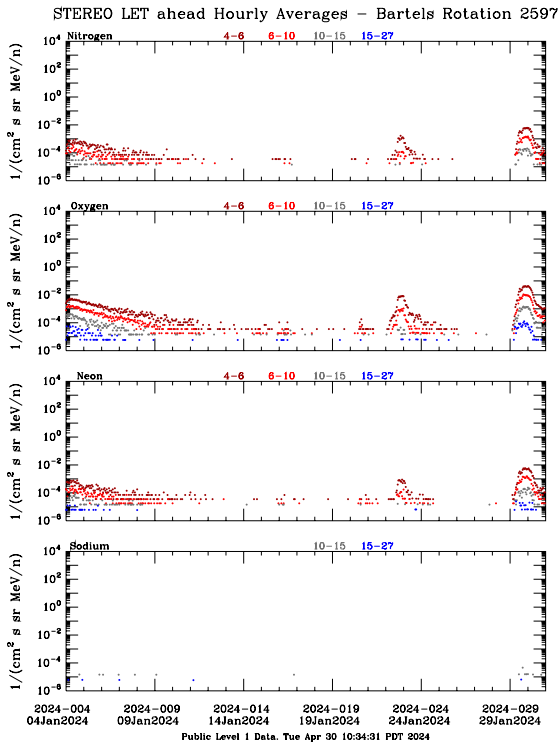

# LET Public Level 1 Hourly Averages, for Bartels Rotation 2597: 27-day period starting Jan 04 2024 (2024-004)

Ahead

Behind