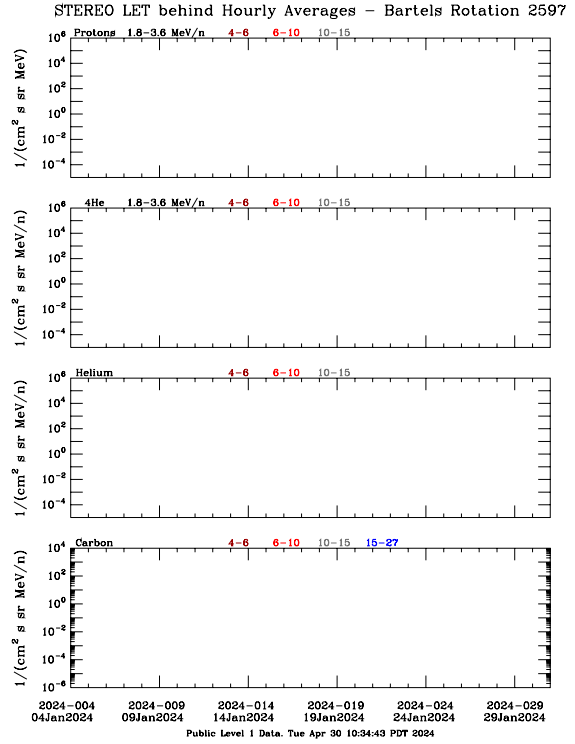

# LET Public Level 1 Hourly Averages, for Bartels Rotation 2597: 27-day period starting Jan 04 2024 (2024-004)

Ahead

Behind