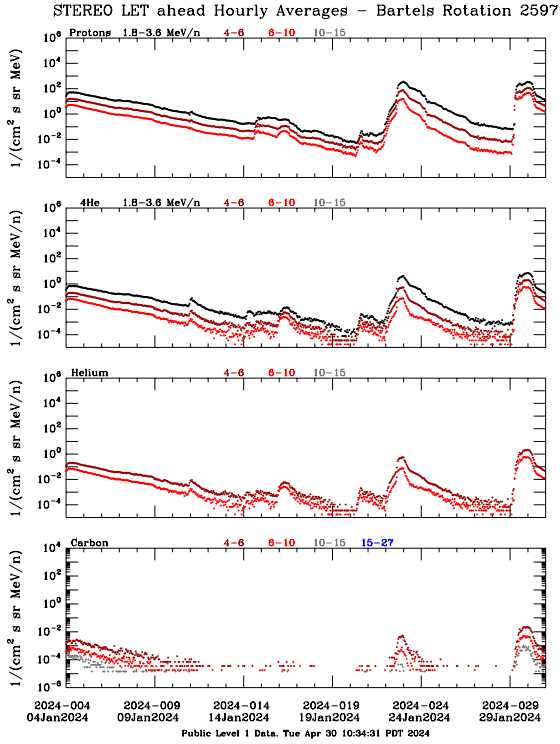

# LET Public Level 1 Hourly Averages, for Bartels Rotation 2597: 27-day period starting Jan 04 2024 (2024-004)

Ahead

Behind