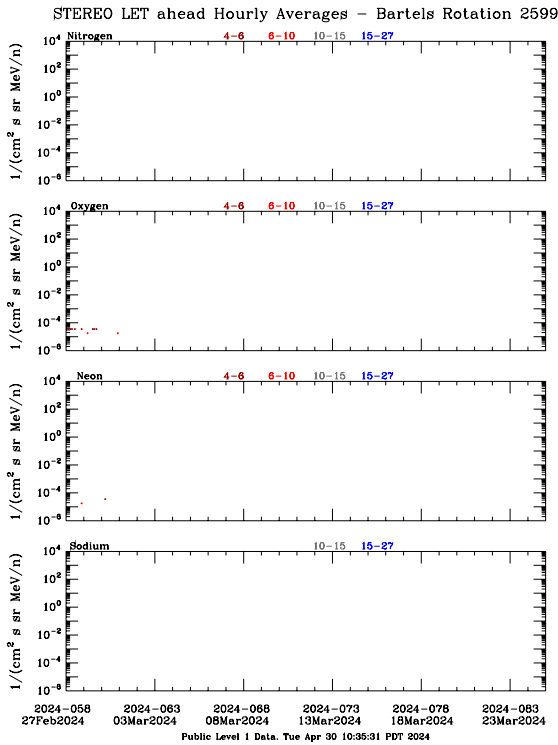

# LET Public Level 1 Hourly Averages, for Bartels Rotation 2599: 27-day period starting Feb 27 2024 (2024-058)

Ahead

Behind