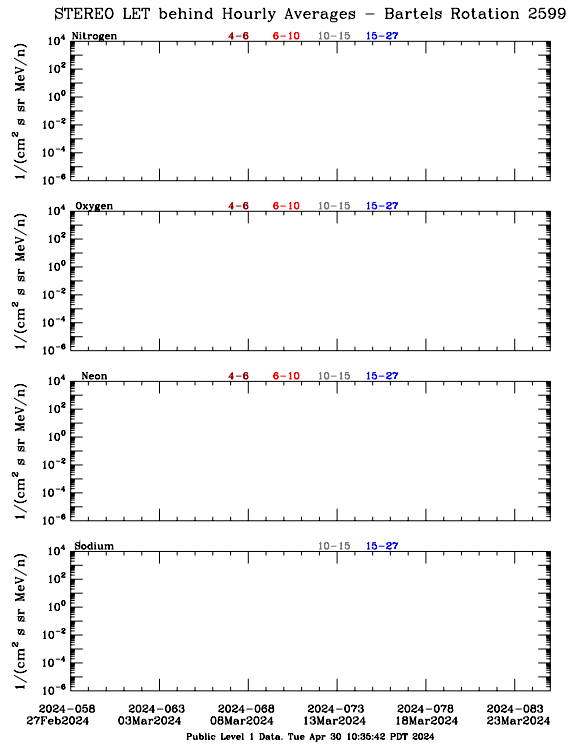

# LET Public Level 1 Hourly Averages, for Bartels Rotation 2599: 27-day period starting Feb 27 2024 (2024-058)

Ahead

Behind