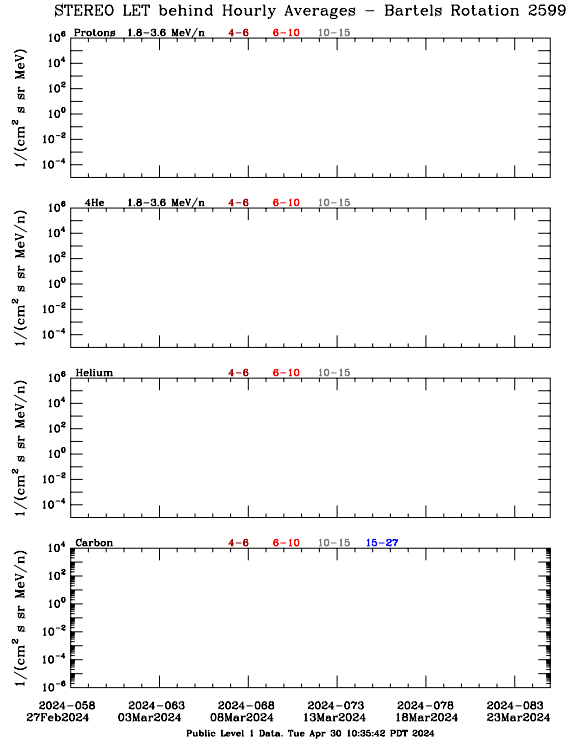

# LET Public Level 1 Hourly Averages, for Bartels Rotation 2599: 27-day period starting Feb 27 2024 (2024-058)

Ahead

Behind