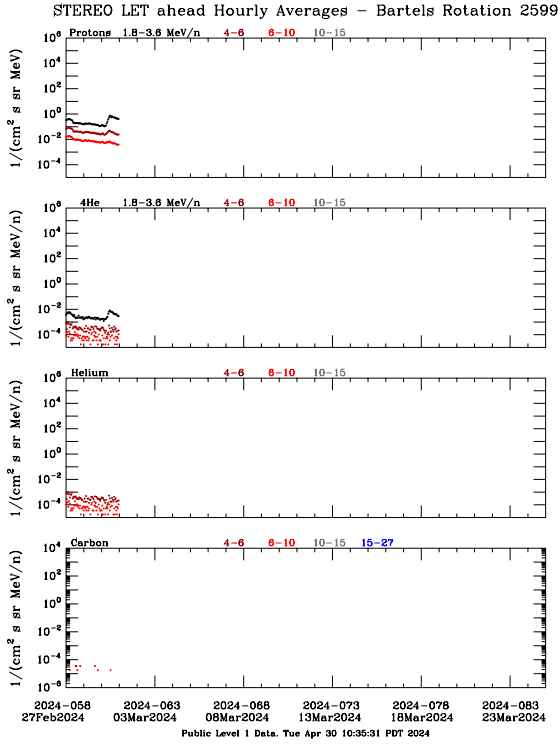

# LET Public Level 1 Hourly Averages, for Bartels Rotation 2599: 27-day period starting Feb 27 2024 (2024-058)

Ahead

Behind