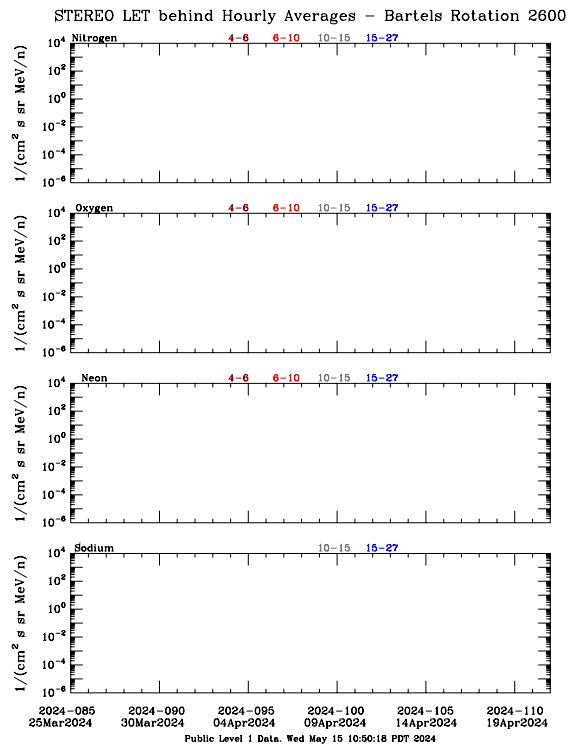

# LET Public Level 1 Hourly Averages, for Bartels Rotation 2600: 27-day period starting Mar 25 2024 (2024-085)

Ahead

Behind

LET Public Level 1 Hourly Averages, for Bartels Rotation 2600: 27-day period starting Mar 25 2024 (2024-085)