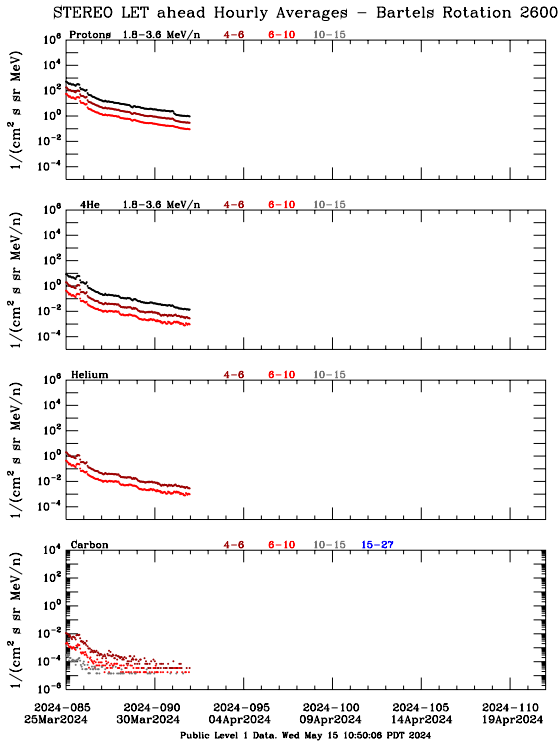

# LET Public Level 1 Hourly Averages, for Bartels Rotation 2600: 27-day period starting Mar 25 2024 (2024-085)

Ahead

Behind

LET Public Level 1 Hourly Averages, for Bartels Rotation 2600: 27-day period starting Mar 25 2024 (2024-085)