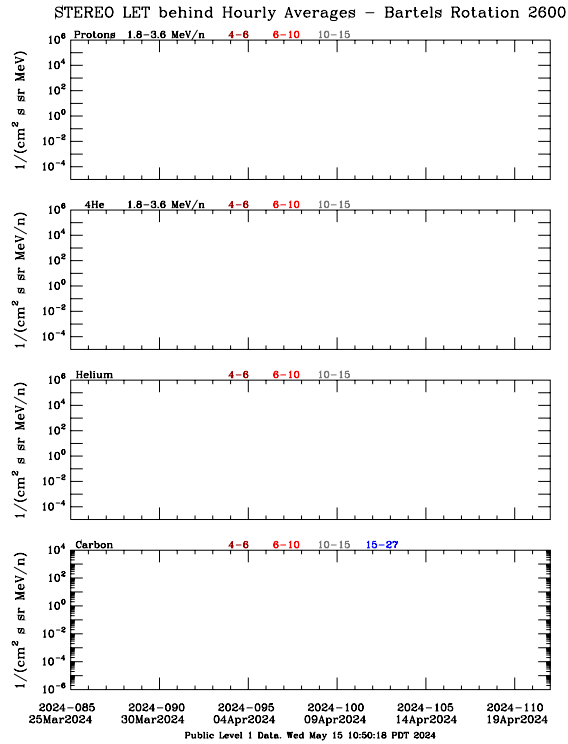

# LET Public Level 1 Hourly Averages, for Bartels Rotation 2600: 27-day period starting Mar 25 2024 (2024-085)

Ahead

Behind

LET Public Level 1 Hourly Averages, for Bartels Rotation 2600: 27-day period starting Mar 25 2024 (2024-085)