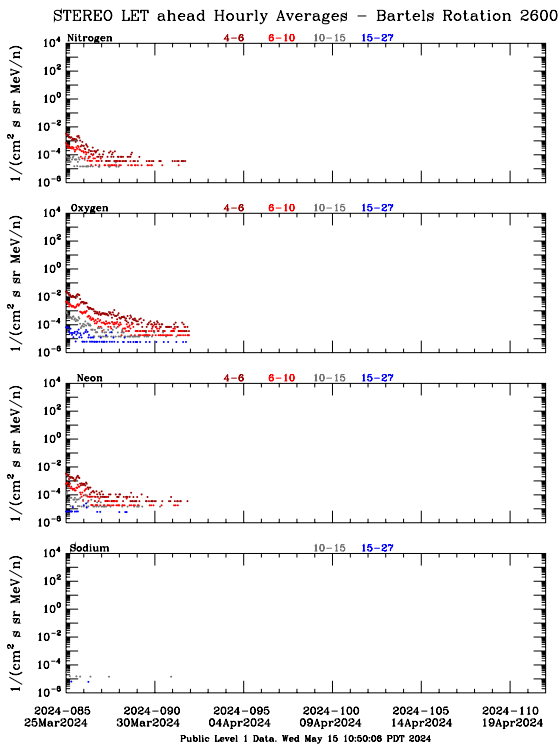

# LET Public Level 1 Hourly Averages, for Bartels Rotation 2600: 27-day period starting Mar 25 2024 (2024-085)

Ahead

Behind

LET Public Level 1 Hourly Averages, for Bartels Rotation 2600: 27-day period starting Mar 25 2024 (2024-085)