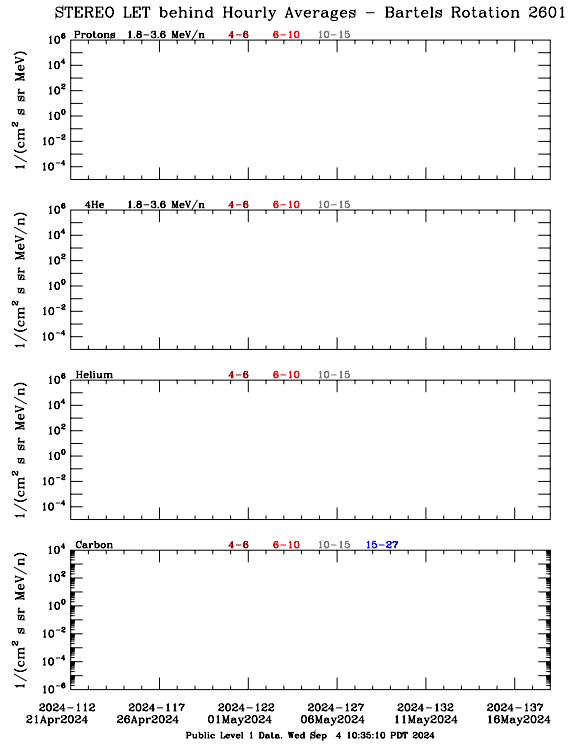

LET Public Level 1 Hourly Averages, for Bartels Rotation 2601: 27-day period starting Apr 21 2024 (2024-112)

Ahead

Behind

LET Public Level 1 Hourly Averages, for Bartels Rotation 2601: 27-day period starting
Apr 21 2024 (2024-112)