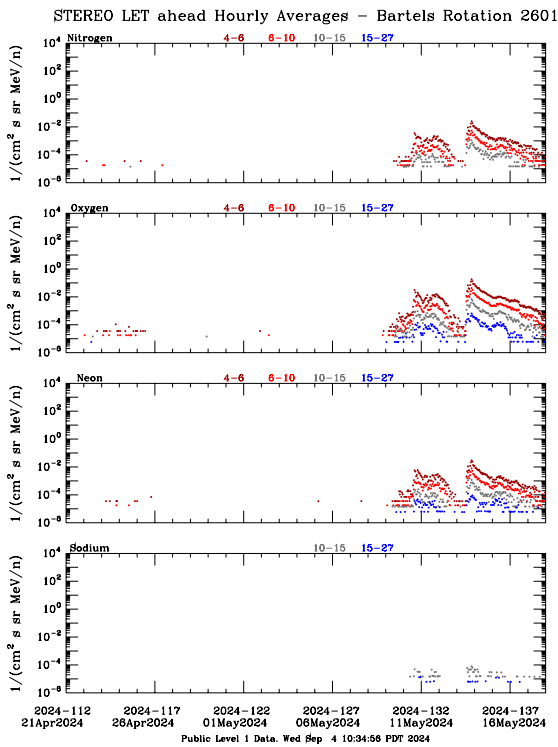

LET Public Level 1 Hourly Averages, for Bartels Rotation 2601: 27-day period starting Apr 21 2024 (2024-112)

Ahead

Behind

LET Public Level 1 Hourly Averages, for Bartels Rotation 2601: 27-day period starting
Apr 21 2024 (2024-112)