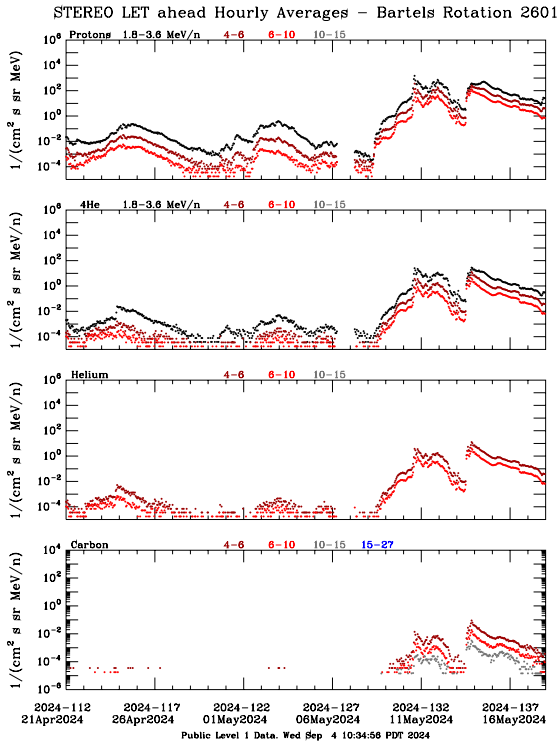

LET Public Level 1 Hourly Averages, for Bartels Rotation 2601: 27-day period starting Apr 21 2024 (2024-112)

Ahead

Behind

LET Public Level 1 Hourly Averages, for Bartels Rotation 2601: 27-day period starting
Apr 21 2024 (2024-112)