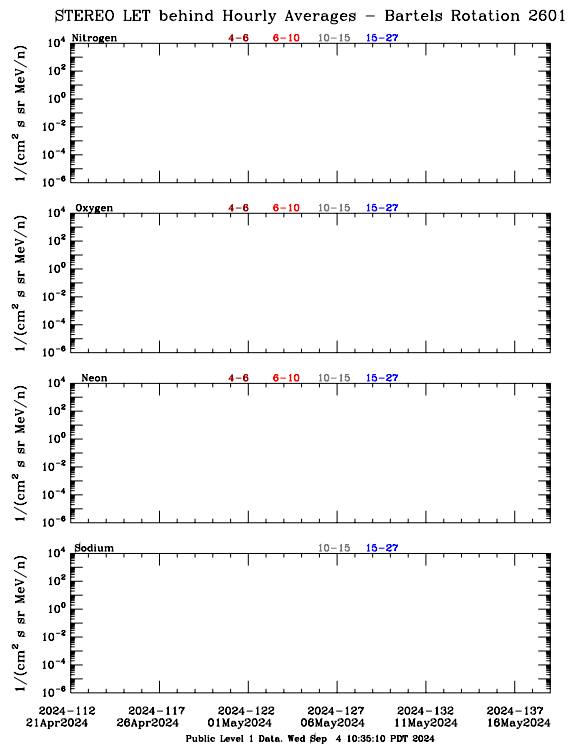

LET Public Level 1 Hourly Averages, for Bartels Rotation 2601: 27-day period starting Apr 21 2024 (2024-112)

Ahead

Behind

LET Public Level 1 Hourly Averages, for Bartels Rotation 2601: 27-day period starting
Apr 21 2024 (2024-112)