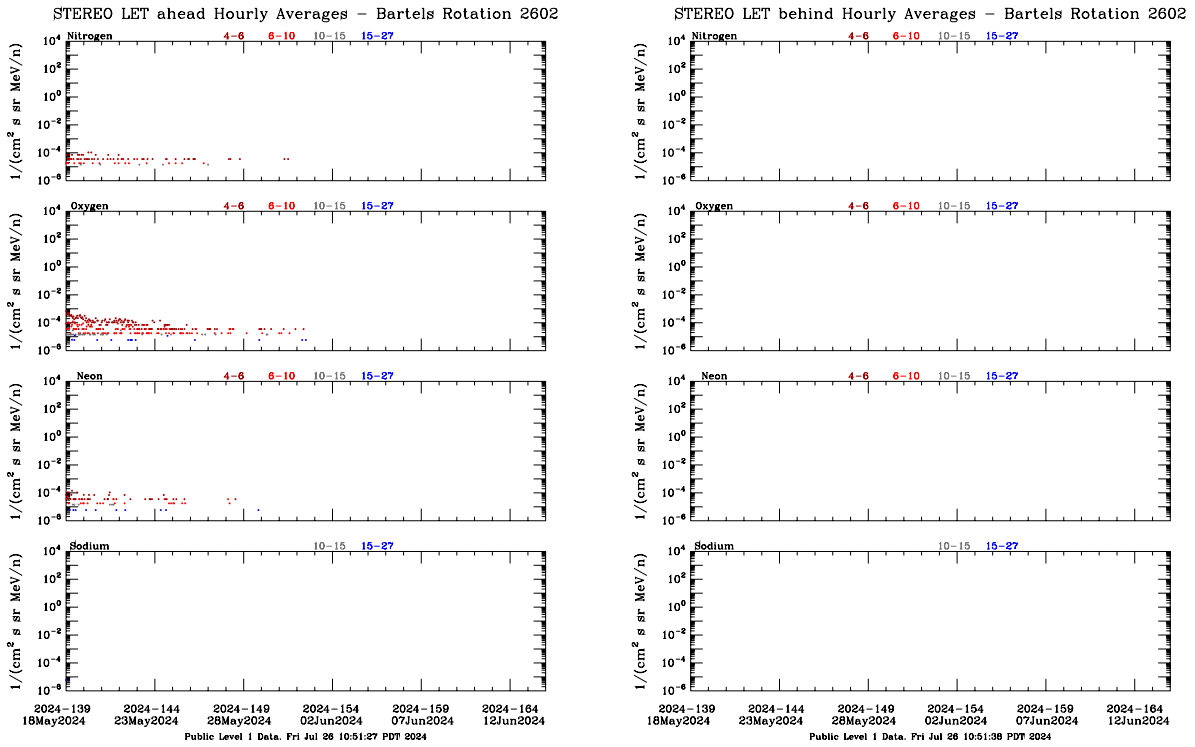

LET Public Level 1 Hourly Averages, for Bartels Rotation 2602: 27-day period starting May 18 2024 (2024-139)

LET Public Level 1 Hourly Averages, for Bartels Rotation 2602: 27-day period starting
May 18 2024 (2024-139)