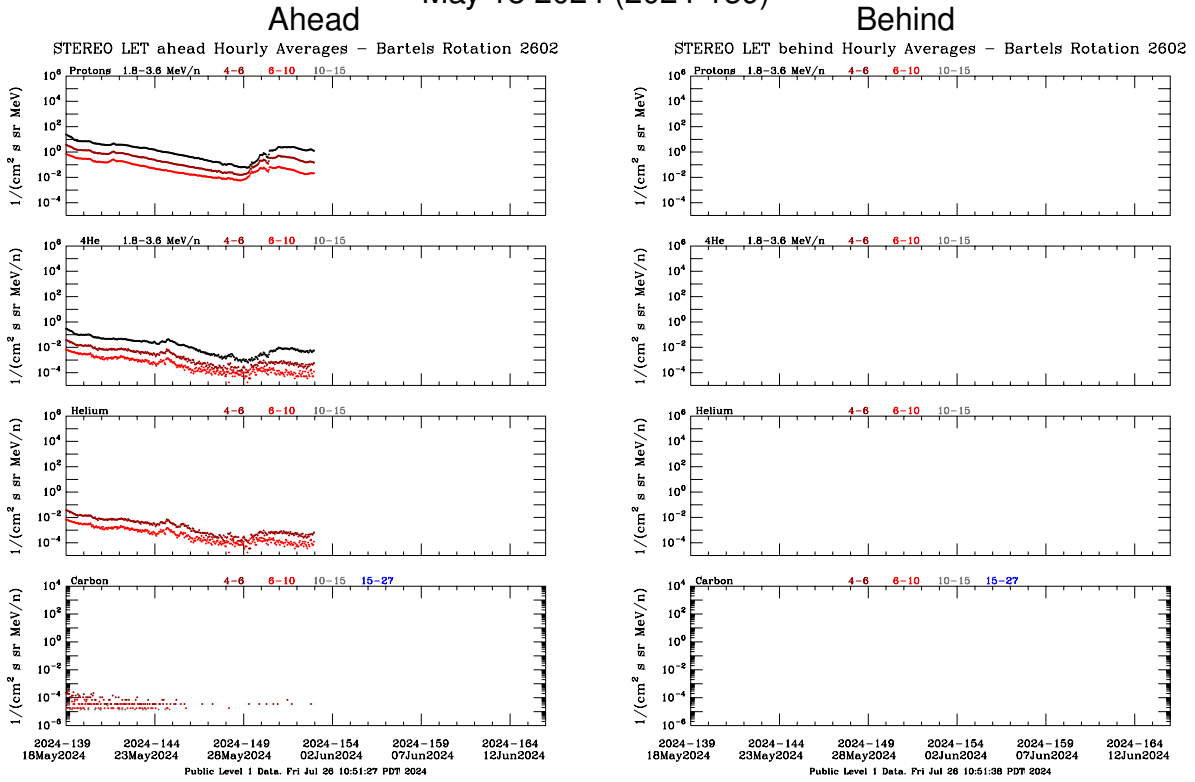

LET Public Level 1 Hourly Averages, for Bartels Rotation 2602: 27-day period starting May 18 2024 (2024-139)

LET Public Level 1 Hourly Averages, for Bartels Rotation 2602: 27-day period starting
May 18 2024 (2024-139)