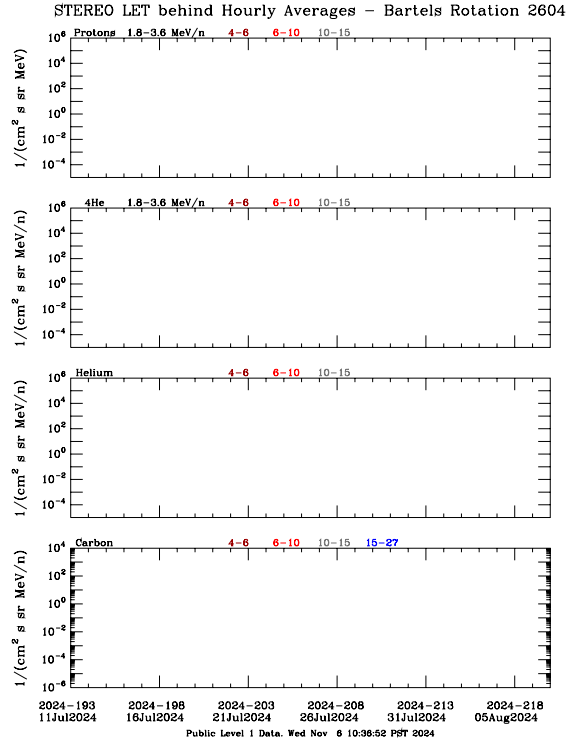

LET Public Level 1 Hourly Averages, for Bartels Rotation 2604: 27-day period starting Jul 11 2024 (2024-193)

Ahead

Behind

LET Public Level 1 Hourly Averages, for Bartels Rotation 2604: 27-day period starting Jul 11 2024 (2024-193)