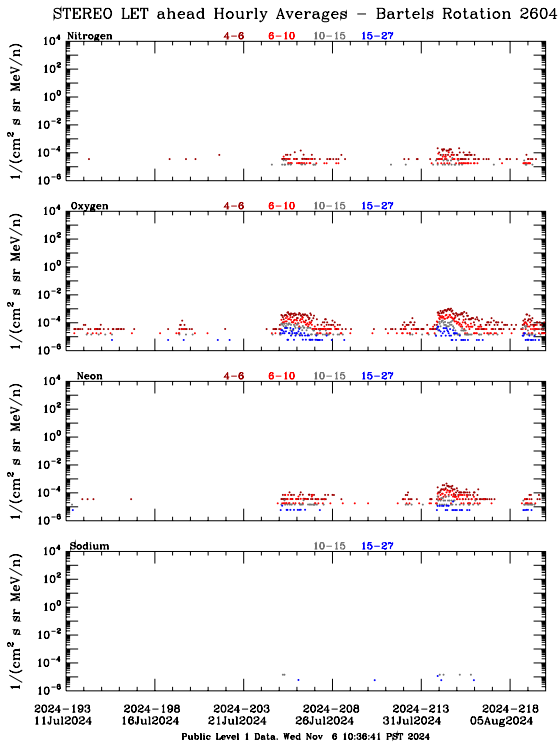

LET Public Level 1 Hourly Averages, for Bartels Rotation 2604: 27-day period starting Jul 11 2024 (2024-193)

Ahead

Behind

LET Public Level 1 Hourly Averages, for Bartels Rotation 2604: 27-day period starting Jul 11 2024 (2024-193)