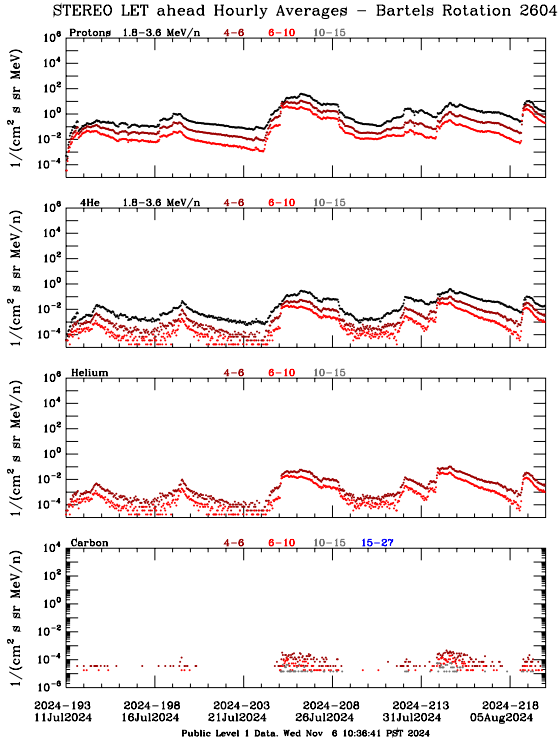

LET Public Level 1 Hourly Averages, for Bartels Rotation 2604: 27-day period starting Jul 11 2024 (2024-193)

Ahead

Behind

LET Public Level 1 Hourly Averages, for Bartels Rotation 2604: 27-day period starting Jul 11 2024 (2024-193)