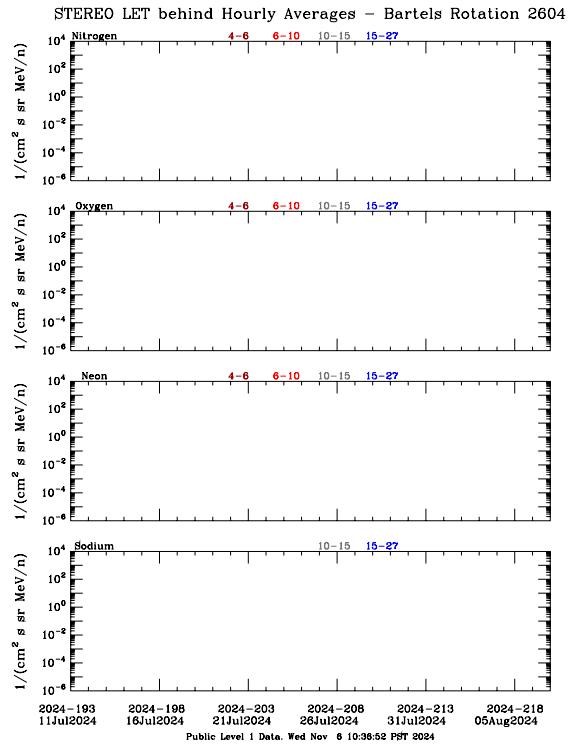

LET Public Level 1 Hourly Averages, for Bartels Rotation 2604: 27-day period starting Jul 11 2024 (2024-193)

Ahead

Behind

LET Public Level 1 Hourly Averages, for Bartels Rotation 2604: 27-day period starting Jul 11 2024 (2024-193)