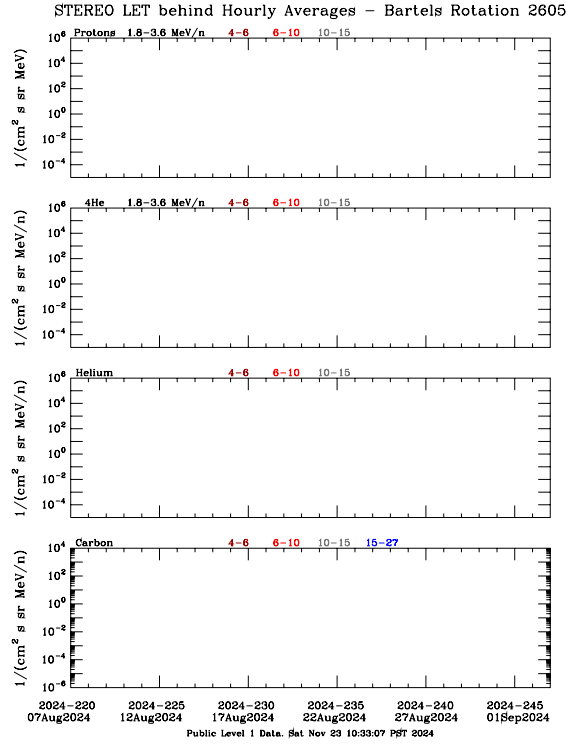

# LET Public Level 1 Hourly Averages, for Bartels Rotation 2605: 27-day period starting Aug 07 2024 (2024-220)

Ahead

Behind