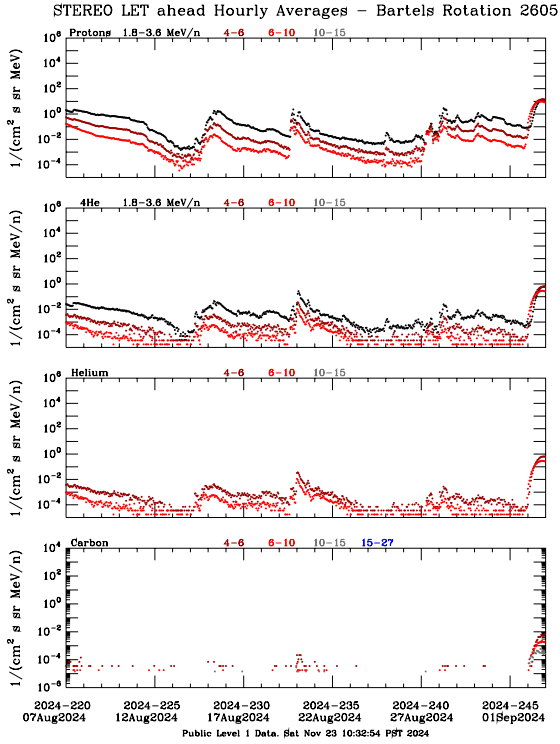

# LET Public Level 1 Hourly Averages, for Bartels Rotation 2605: 27-day period starting Aug 07 2024 (2024-220)

Ahead

Behind