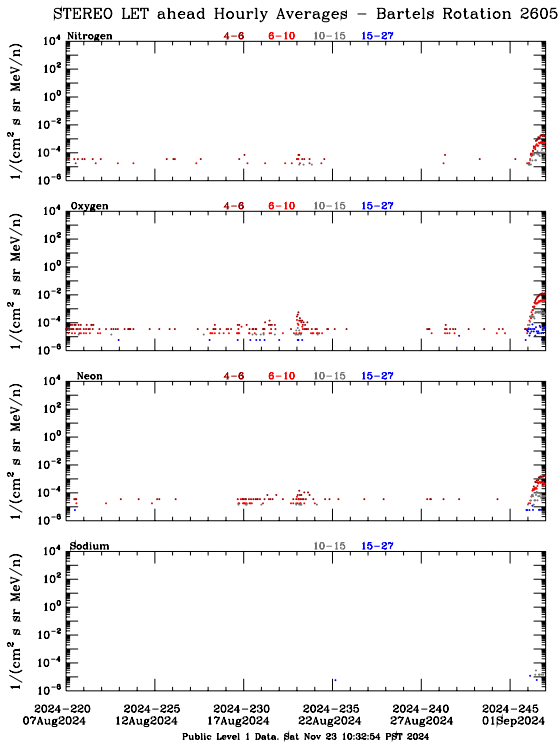

# LET Public Level 1 Hourly Averages, for Bartels Rotation 2605: 27-day period starting Aug 07 2024 (2024-220)

Ahead

Behind