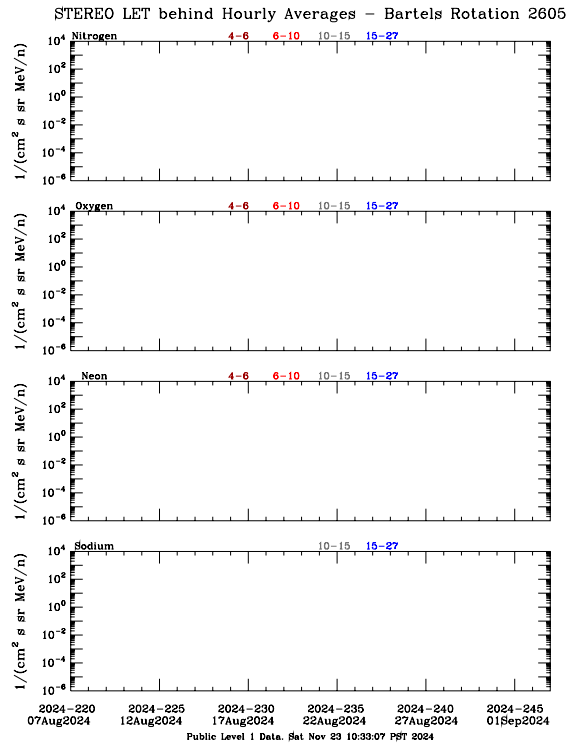

# LET Public Level 1 Hourly Averages, for Bartels Rotation 2605: 27-day period starting Aug 07 2024 (2024-220)

Ahead

Behind