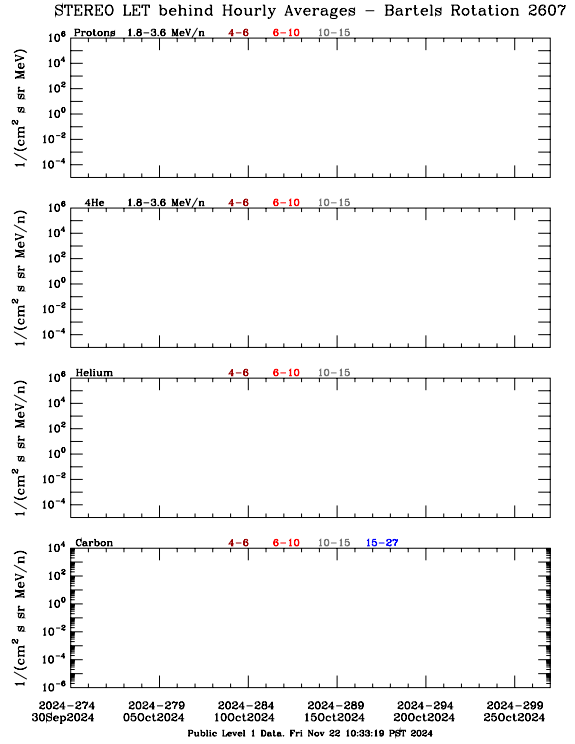

LET Public Level 1 Hourly Averages, for Bartels Rotation 2607: 27-day period starting Sep 30 2024 (2024-274)

Ahead

Behind

LET Public Level 1 Hourly Averages, for Bartels Rotation 2607: 27-day period starting Sep 30 2024 (2024-274)