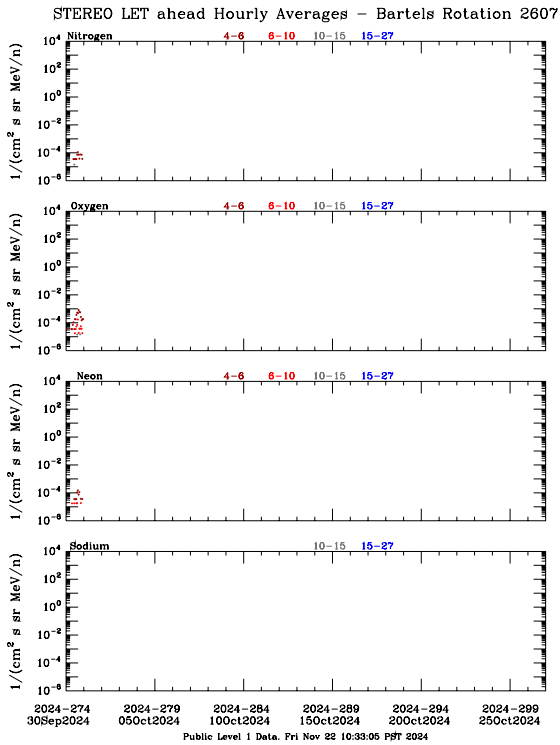

LET Public Level 1 Hourly Averages, for Bartels Rotation 2607: 27-day period starting Sep 30 2024 (2024-274)

Ahead

Behind

LET Public Level 1 Hourly Averages, for Bartels Rotation 2607: 27-day period starting Sep 30 2024 (2024-274)