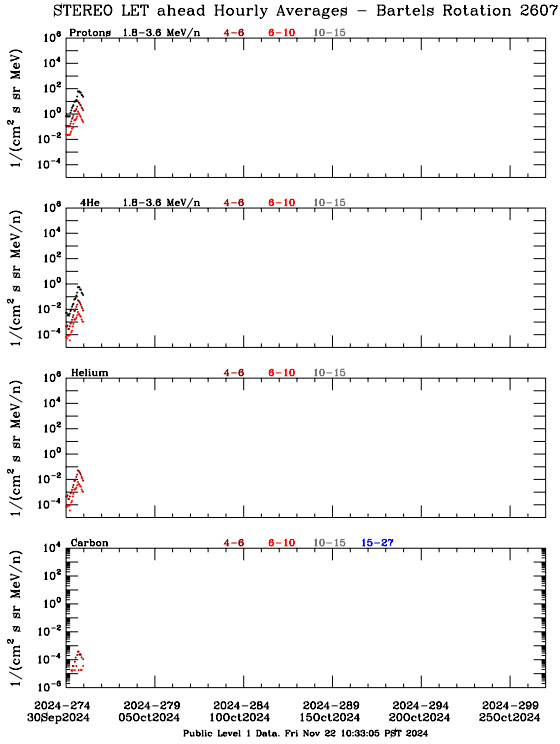

LET Public Level 1 Hourly Averages, for Bartels Rotation 2607: 27-day period starting Sep 30 2024 (2024-274)

Ahead

Behind

LET Public Level 1 Hourly Averages, for Bartels Rotation 2607: 27-day period starting Sep 30 2024 (2024-274)