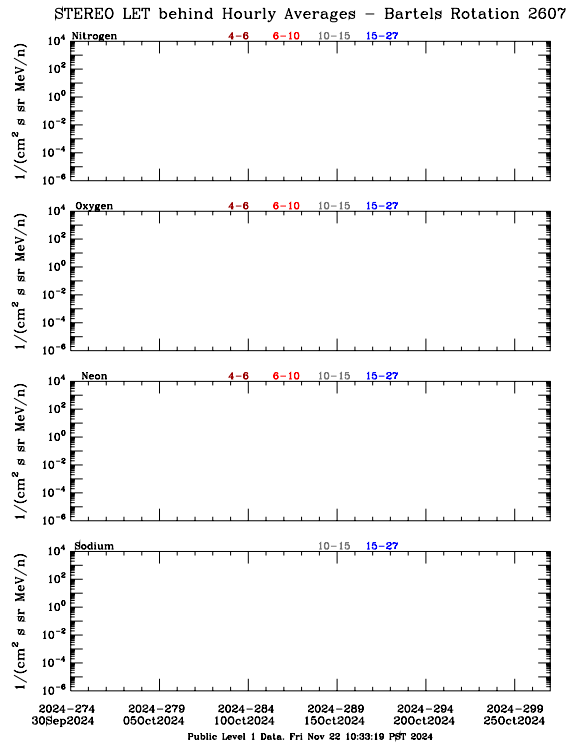

LET Public Level 1 Hourly Averages, for Bartels Rotation 2607: 27-day period starting Sep 30 2024 (2024-274)

Ahead

Behind

LET Public Level 1 Hourly Averages, for Bartels Rotation 2607: 27-day period starting Sep 30 2024 (2024-274)