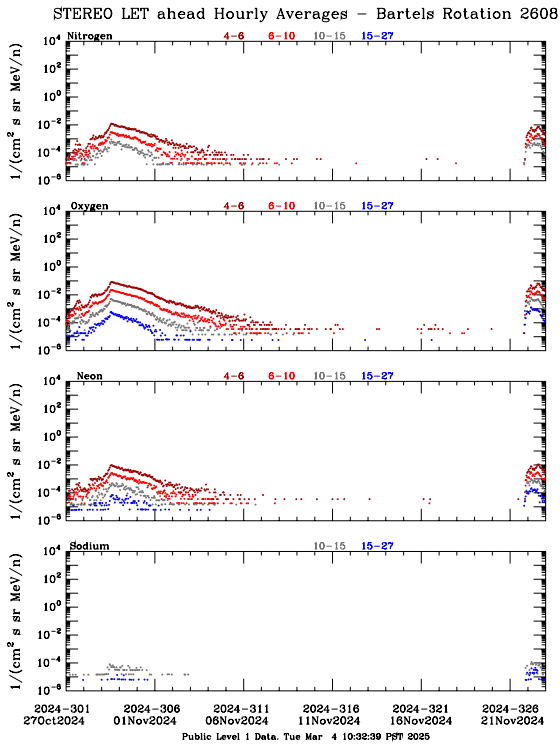

LET Public Level 1 Hourly Averages, for Bartels Rotation 2608: 27-day period starting Oct 27 2024 (2024-301)

Ahead

Behind

LET Public Level 1 Hourly Averages, for Bartels Rotation 2608: 27-day period starting Oct 27 2024 (2024-301)