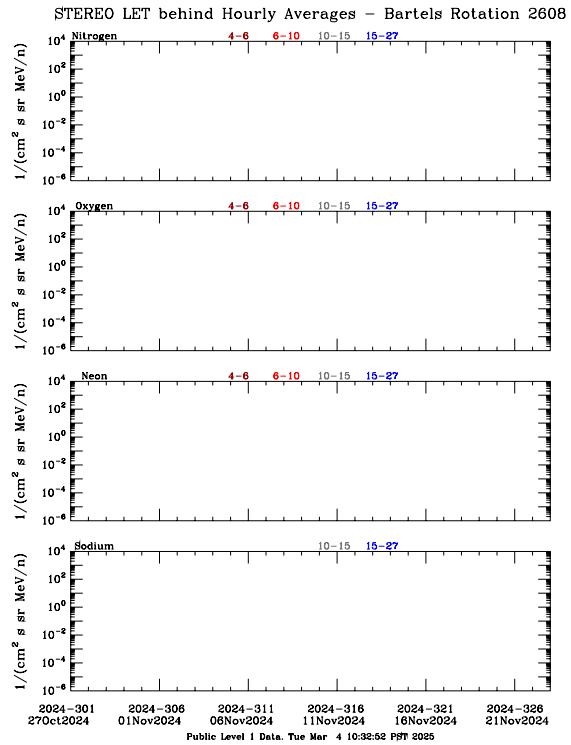

LET Public Level 1 Hourly Averages, for Bartels Rotation 2608: 27-day period starting Oct 27 2024 (2024-301)

Ahead

Behind

LET Public Level 1 Hourly Averages, for Bartels Rotation 2608: 27-day period starting Oct 27 2024 (2024-301)