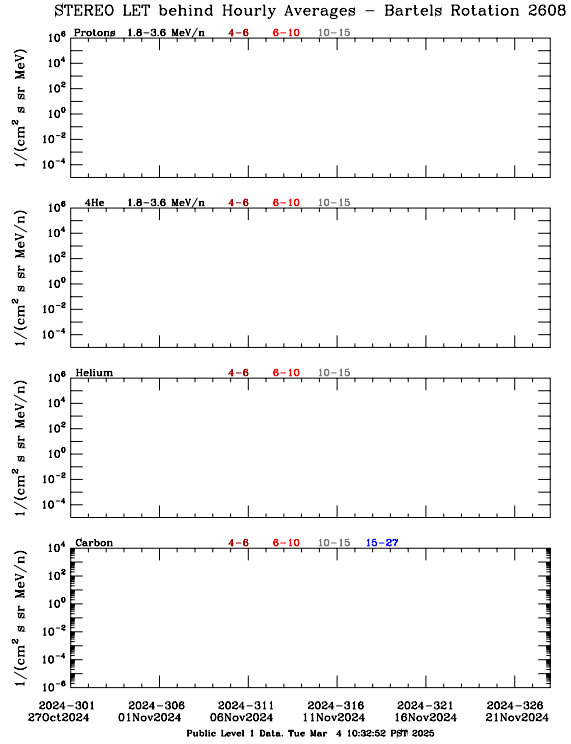

LET Public Level 1 Hourly Averages, for Bartels Rotation 2608: 27-day period starting Oct 27 2024 (2024-301)

Ahead

Behind

LET Public Level 1 Hourly Averages, for Bartels Rotation 2608: 27-day period starting Oct 27 2024 (2024-301)