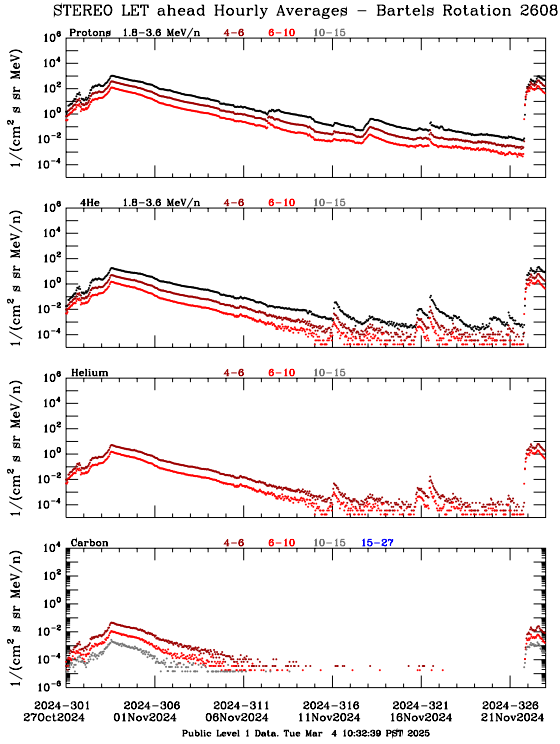

LET Public Level 1 Hourly Averages, for Bartels Rotation 2608: 27-day period starting Oct 27 2024 (2024-301)

Ahead

Behind

LET Public Level 1 Hourly Averages, for Bartels Rotation 2608: 27-day period starting Oct 27 2024 (2024-301)