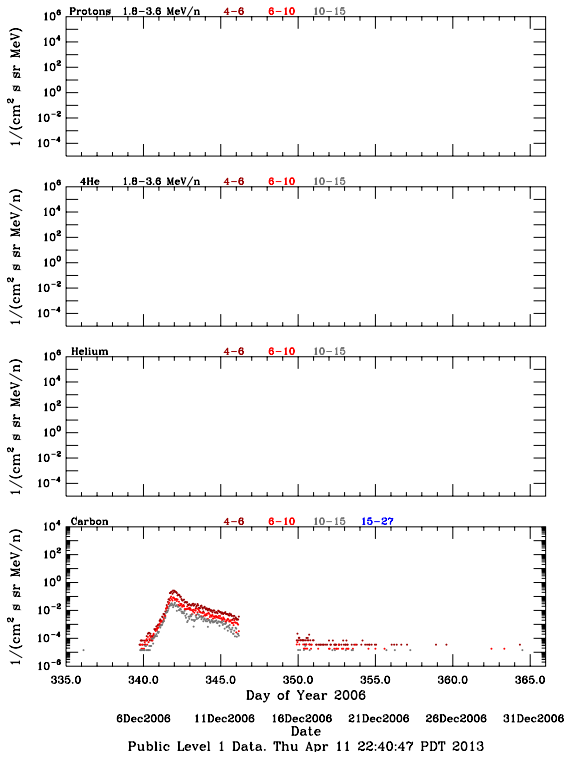

LET Public Level 1 Hourly Averages, for December 2006.

Ahead

Behind

LET Public Level 1 Hourly Averages, for December 2006.

Ahead

Behind