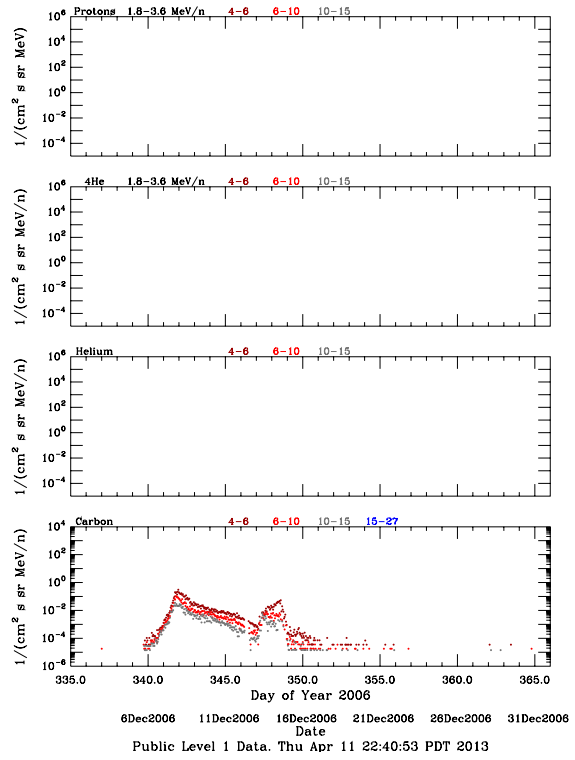

LET Public Level 1 Hourly Averages, for December 2006.

Ahead

Behind

LET Public Level 1 Hourly Averages, for December 2006.

Ahead

Behind