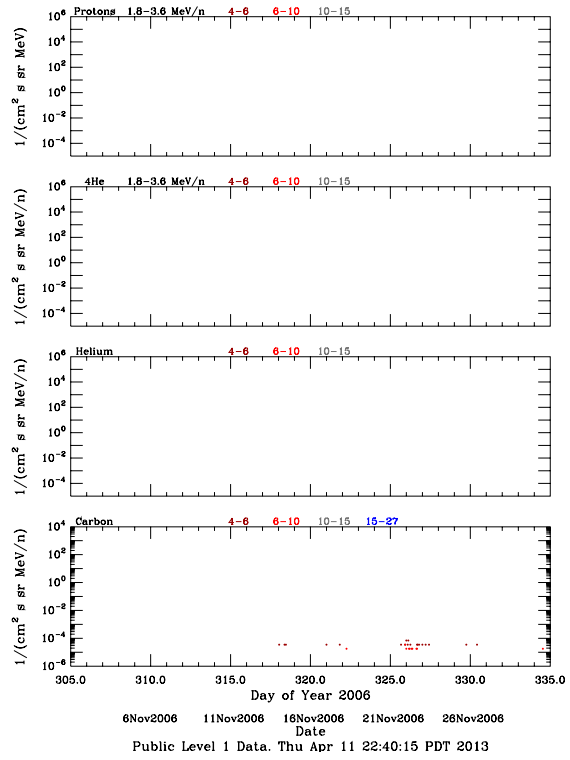

LET Public Level 1 Hourly Averages, for November 2006.

Ahead

Behind

LET Public Level 1 Hourly Averages, for November 2006.

Ahead

Behind