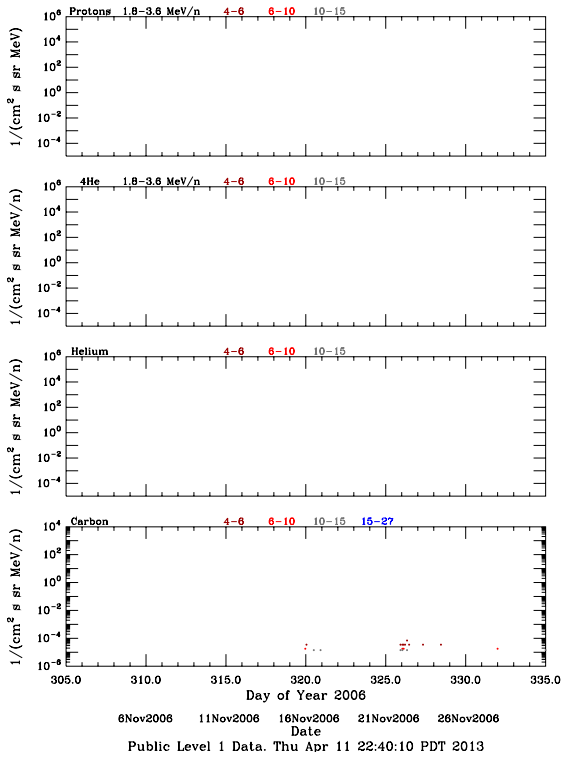

LET Public Level 1 Hourly Averages, for November 2006.

Ahead

Behind

LET Public Level 1 Hourly Averages, for November 2006.

Ahead

Behind