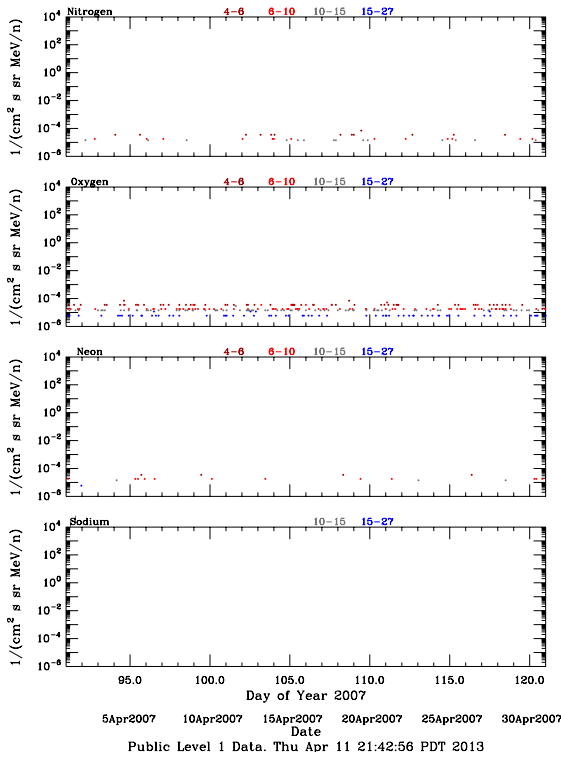

LET Public Level 1 Hourly Averages, for April 2007.

Ahead

Behind

LET Public Level 1 Hourly Averages, for April 2007.

Ahead

Behind