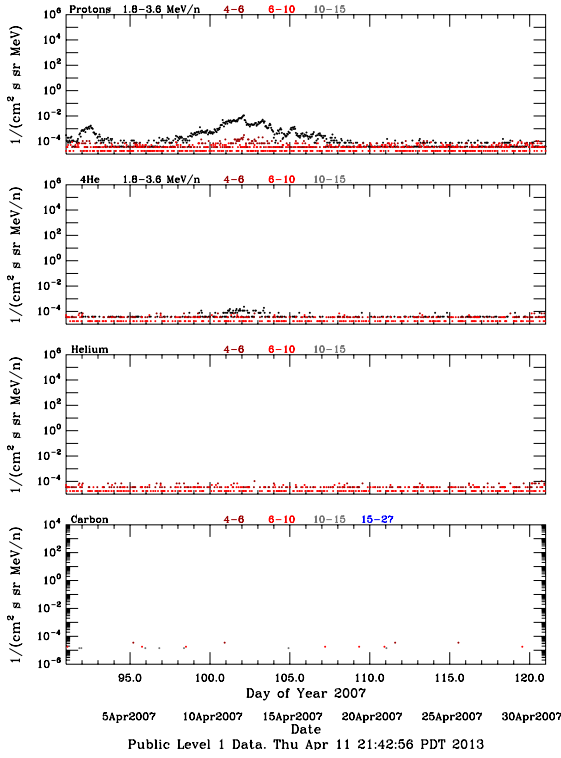

LET Public Level 1 Hourly Averages, for April 2007.

Ahead

Behind

LET Public Level 1 Hourly Averages, for April 2007.

Ahead

Behind