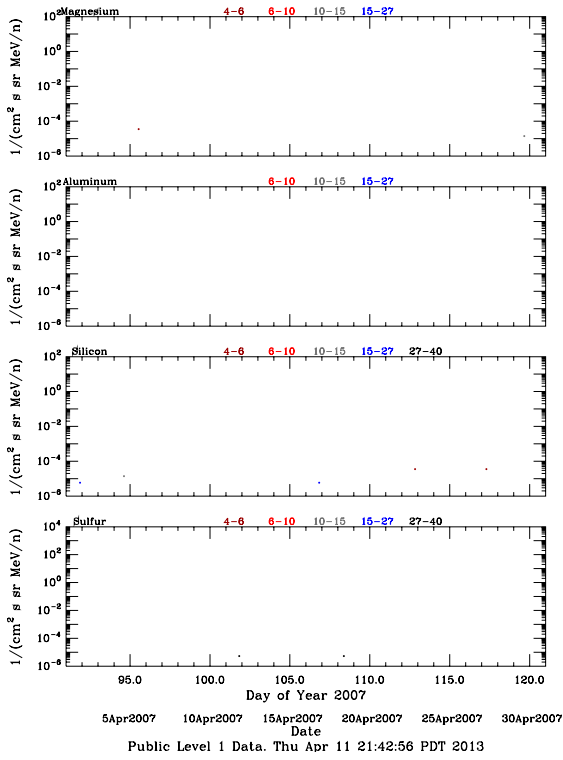

LET Public Level 1 Hourly Averages, for April 2007.

Ahead

Behind

LET Public Level 1 Hourly Averages, for April 2007.

Ahead

Behind