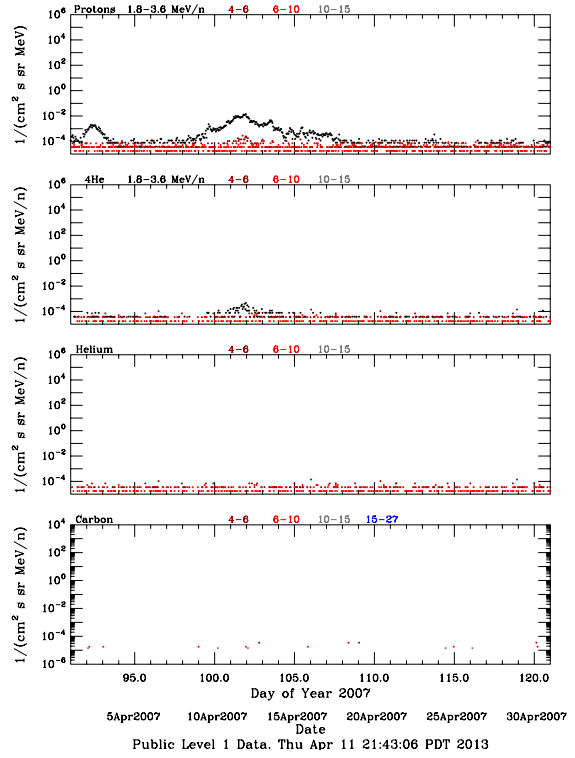

LET Public Level 1 Hourly Averages, for April 2007.

Ahead

Behind

LET Public Level 1 Hourly Averages, for April 2007.

Ahead

Behind