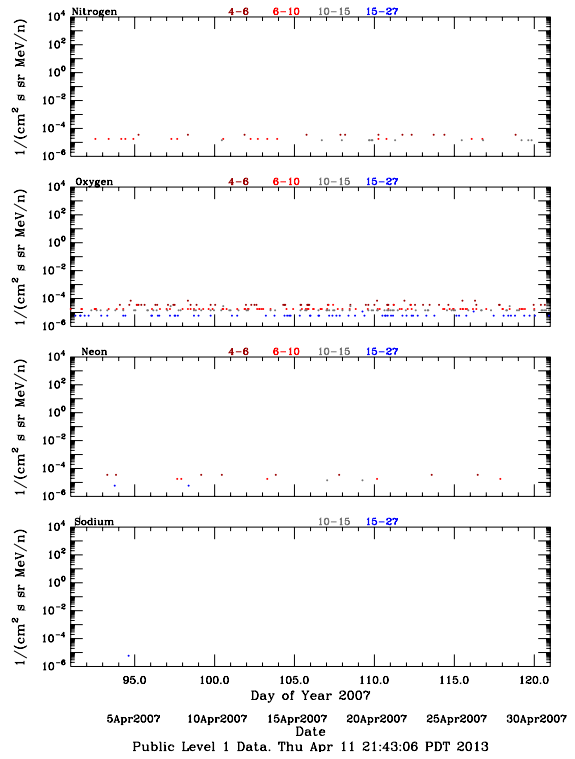

LET Public Level 1 Hourly Averages, for April 2007.

Ahead

Behind

LET Public Level 1 Hourly Averages, for April 2007.

Ahead

Behind