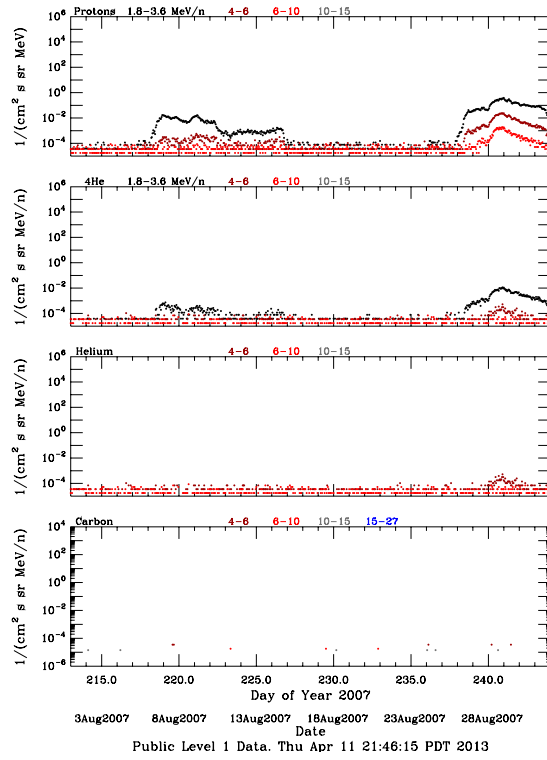

LET Public Level 1 Hourly Averages, for August 2007.

Ahead

Behind

LET Public Level 1 Hourly Averages, for August 2007.

Ahead

Behind