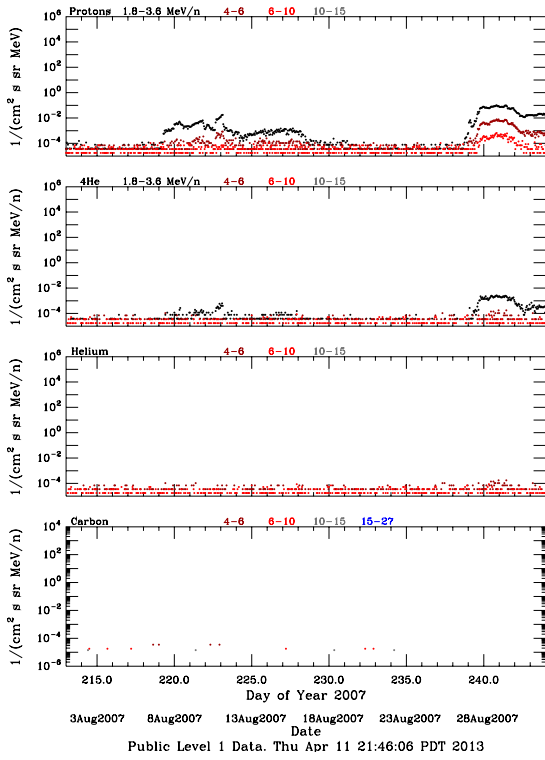

LET Public Level 1 Hourly Averages, for August 2007.

Ahead

Behind

LET Public Level 1 Hourly Averages, for August 2007.

Ahead

Behind