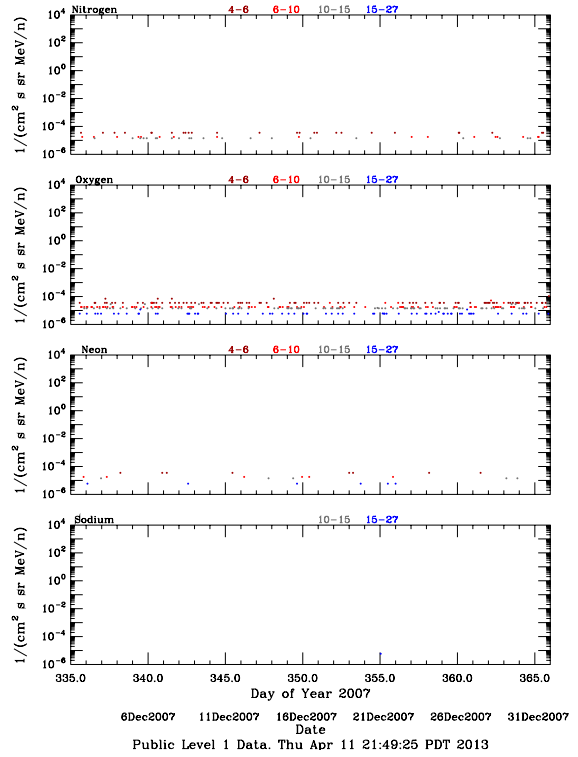

LET Public Level 1 Hourly Averages, for December 2007.

Ahead

Behind

LET Public Level 1 Hourly Averages, for December 2007.

Ahead

Behind