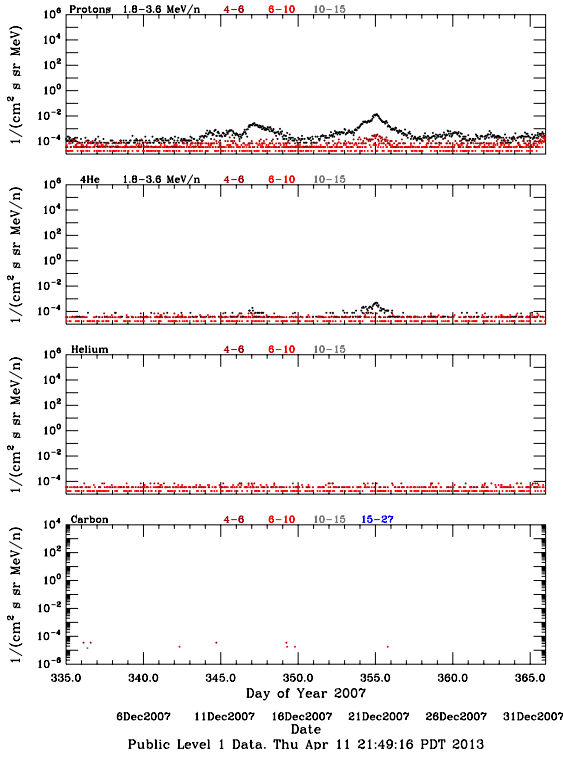

LET Public Level 1 Hourly Averages, for December 2007.

Ahead

Behind

LET Public Level 1 Hourly Averages, for December 2007.

Ahead

Behind