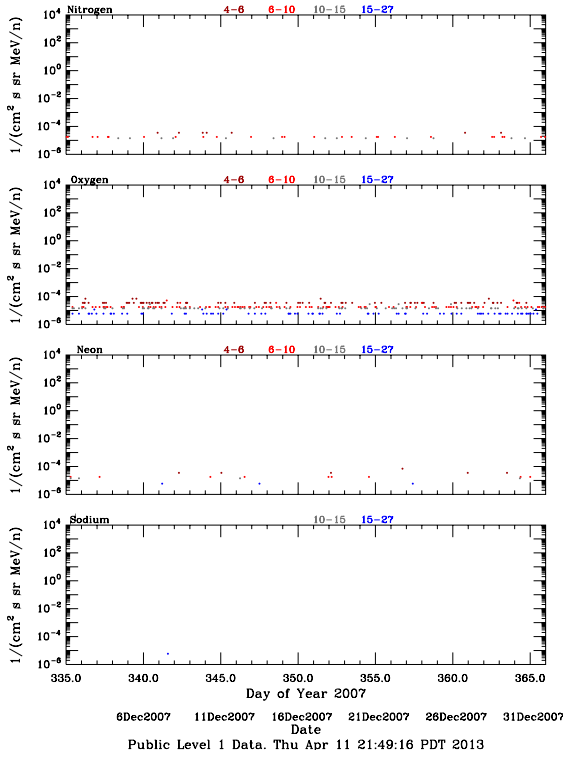

LET Public Level 1 Hourly Averages, for December 2007.

Ahead

Behind

LET Public Level 1 Hourly Averages, for December 2007.

Ahead

Behind