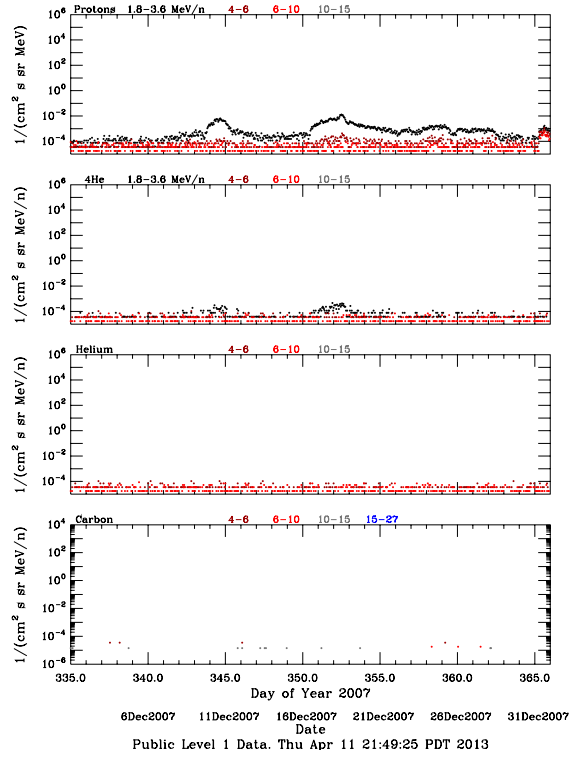

LET Public Level 1 Hourly Averages, for December 2007.

Ahead

Behind

LET Public Level 1 Hourly Averages, for December 2007.

Ahead

Behind