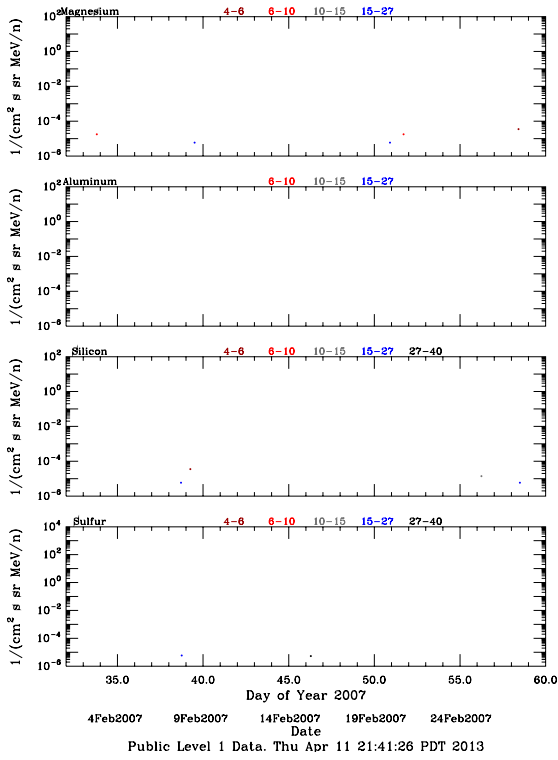

LET Public Level 1 Hourly Averages, for February 2007.

Ahead

Behind

LET Public Level 1 Hourly Averages, for February 2007.

Ahead

Behind