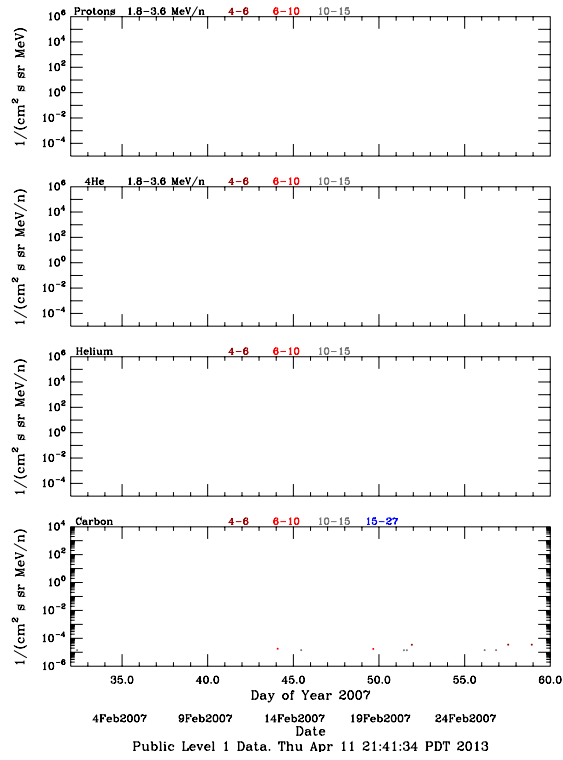

LET Public Level 1 Hourly Averages, for February 2007.

Ahead

Behind

LET Public Level 1 Hourly Averages, for February 2007.

Ahead

Behind