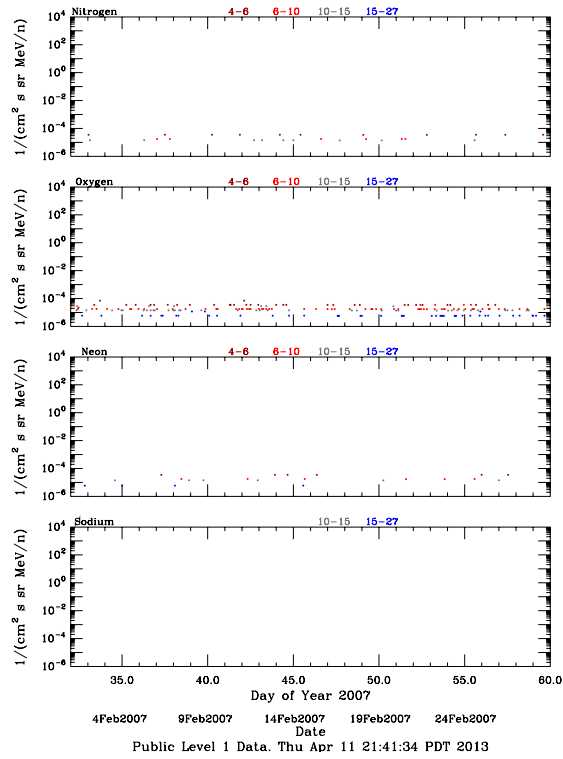

LET Public Level 1 Hourly Averages, for February 2007.

Ahead

Behind

LET Public Level 1 Hourly Averages, for February 2007.

Ahead

Behind