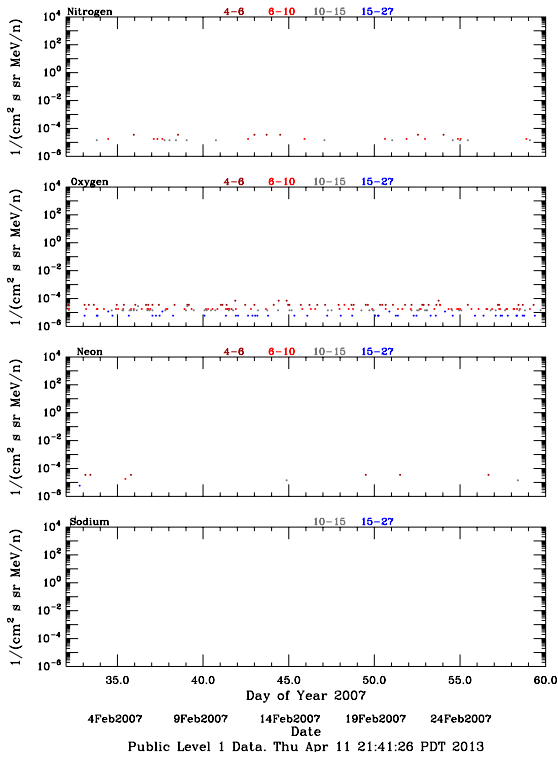

LET Public Level 1 Hourly Averages, for February 2007.

Ahead

Behind

LET Public Level 1 Hourly Averages, for February 2007.

Ahead

Behind