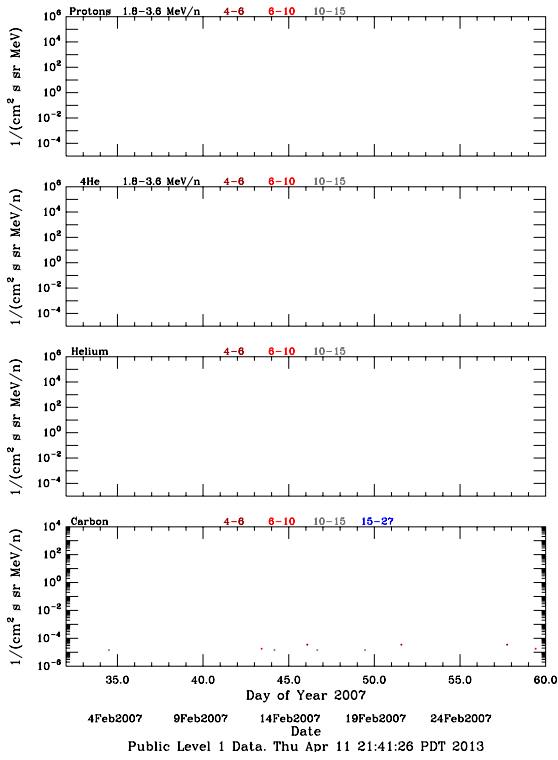

LET Public Level 1 Hourly Averages, for February 2007.

Ahead

Behind

LET Public Level 1 Hourly Averages, for February 2007.

Ahead

Behind