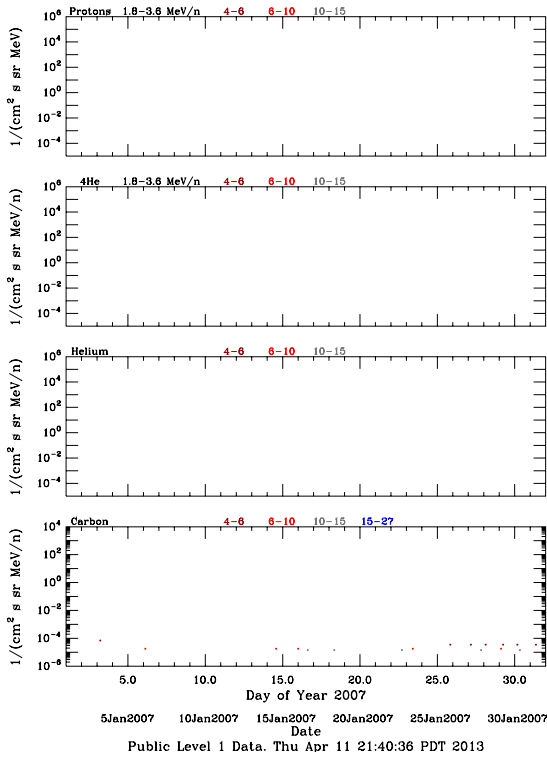

LET Public Level 1 Hourly Averages, for January 2007.

Ahead

Behind

LET Public Level 1 Hourly Averages, for January 2007.

Ahead

Behind