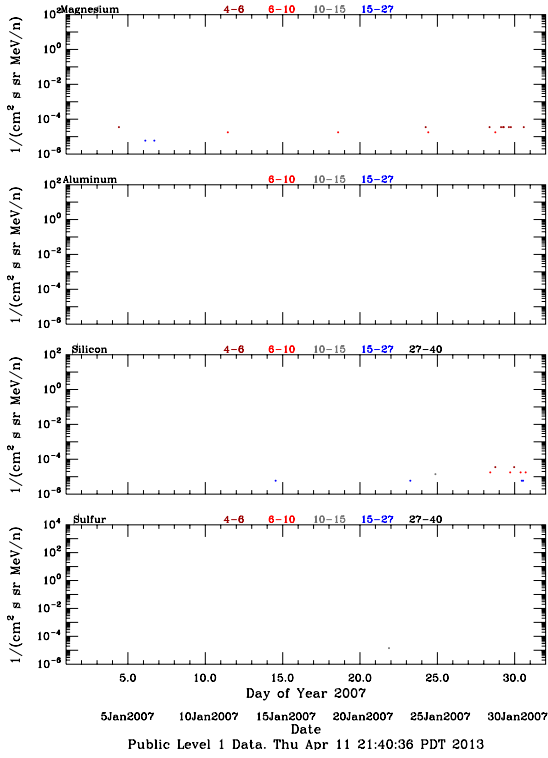

LET Public Level 1 Hourly Averages, for January 2007.

Ahead

Behind

LET Public Level 1 Hourly Averages, for January 2007.

Ahead

Behind