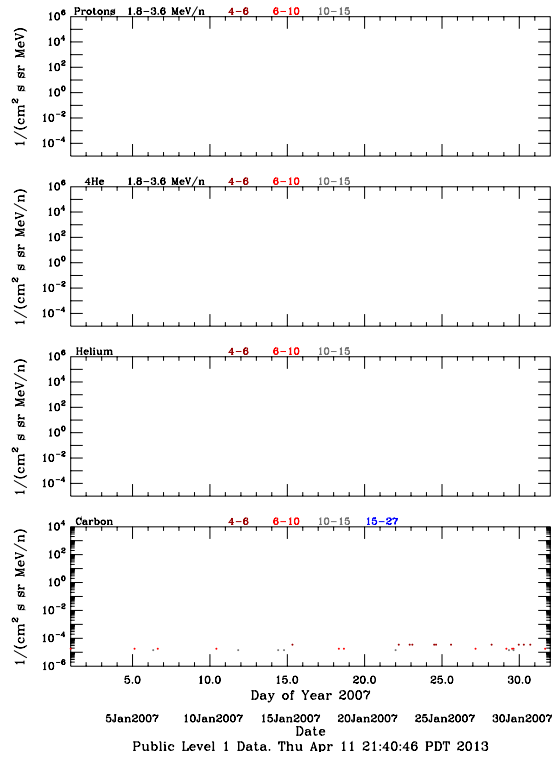

LET Public Level 1 Hourly Averages, for January 2007.

Ahead

Behind

LET Public Level 1 Hourly Averages, for January 2007.

Ahead

Behind