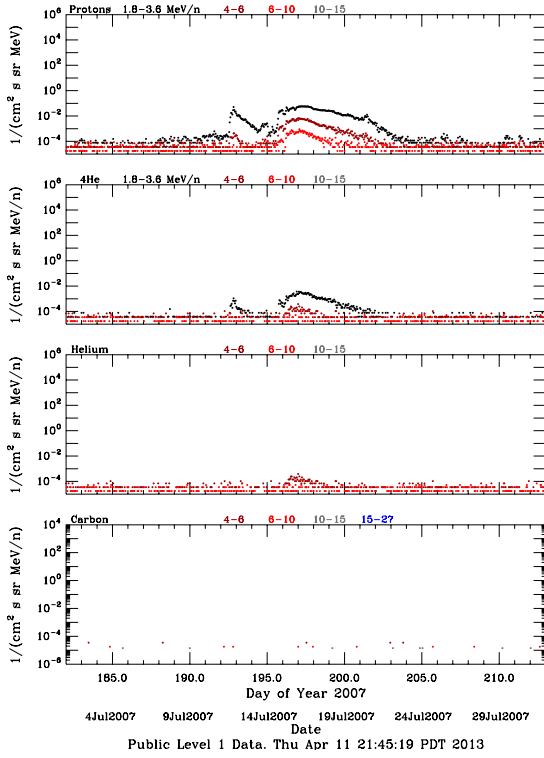

LET Public Level 1 Hourly Averages, for July 2007.

Ahead

Behind

LET Public Level 1 Hourly Averages, for July 2007.

Ahead

Behind