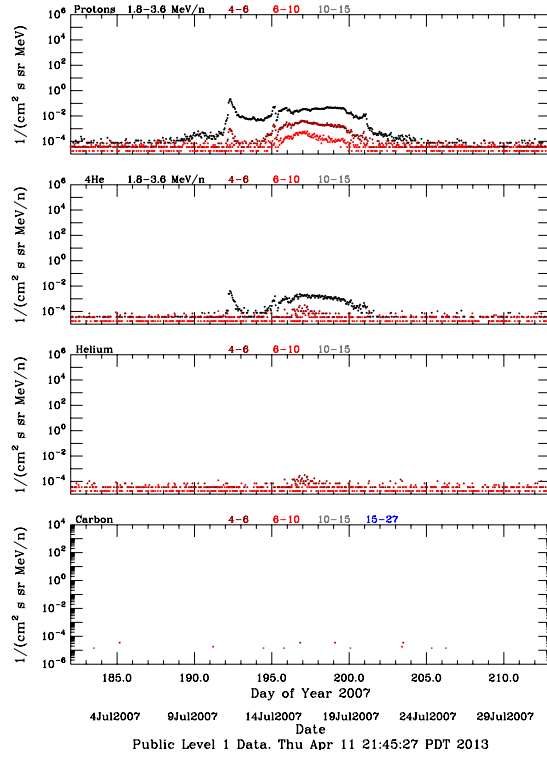

LET Public Level 1 Hourly Averages, for July 2007.

Ahead

Behind

LET Public Level 1 Hourly Averages, for July 2007.

Ahead

Behind