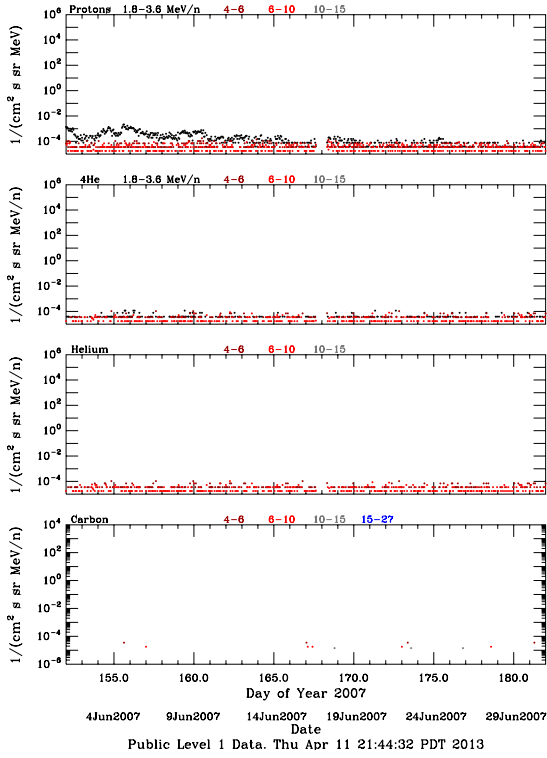

LET Public Level 1 Hourly Averages, for June 2007.

Ahead

Behind

LET Public Level 1 Hourly Averages, for June 2007.

Ahead

Behind