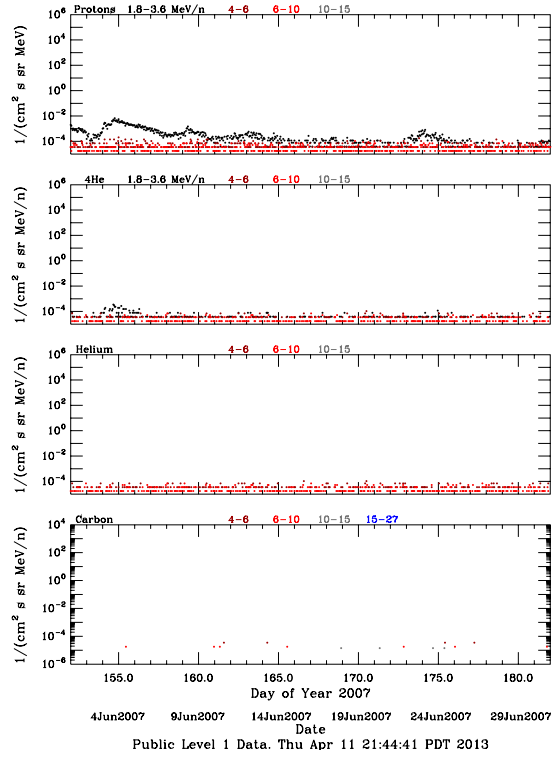

LET Public Level 1 Hourly Averages, for June 2007.

Ahead

Behind

LET Public Level 1 Hourly Averages, for June 2007.

Ahead

Behind