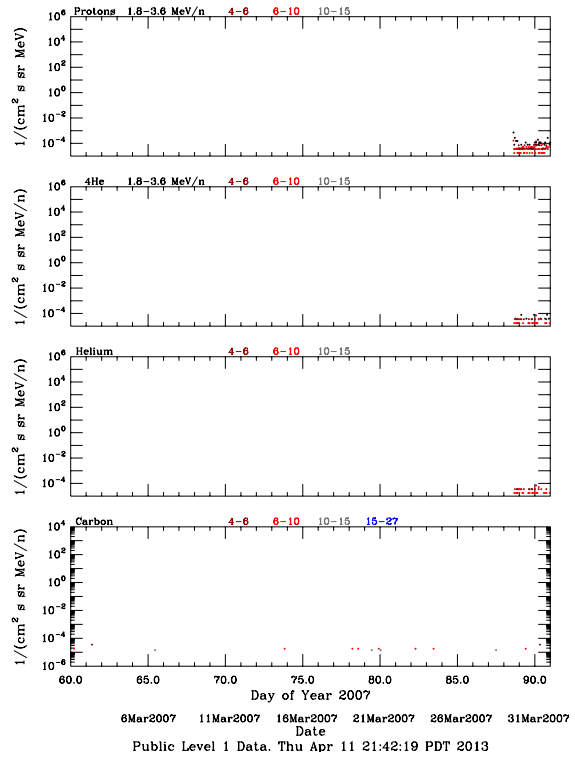

# LET Public Level 1 Hourly Averages, for March 2007.

Ahead

Behind