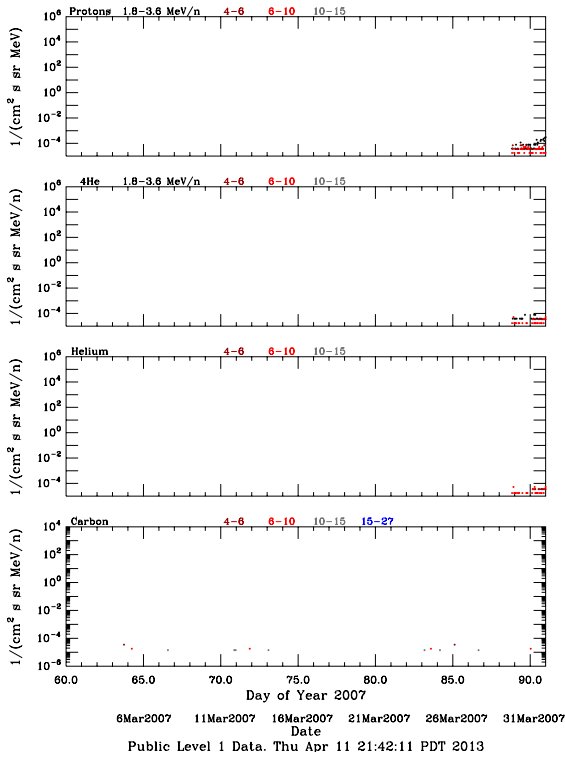

# LET Public Level 1 Hourly Averages, for March 2007.

Ahead

Behind