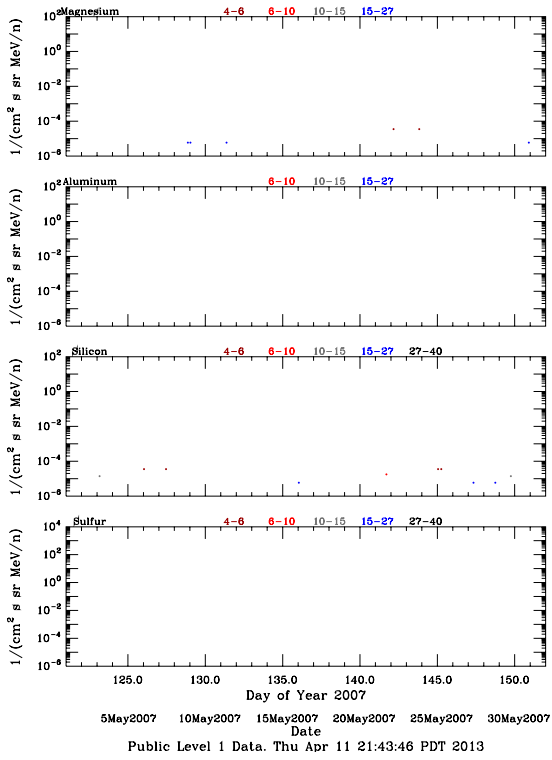

LET Public Level 1 Hourly Averages, for May 2007.

Ahead