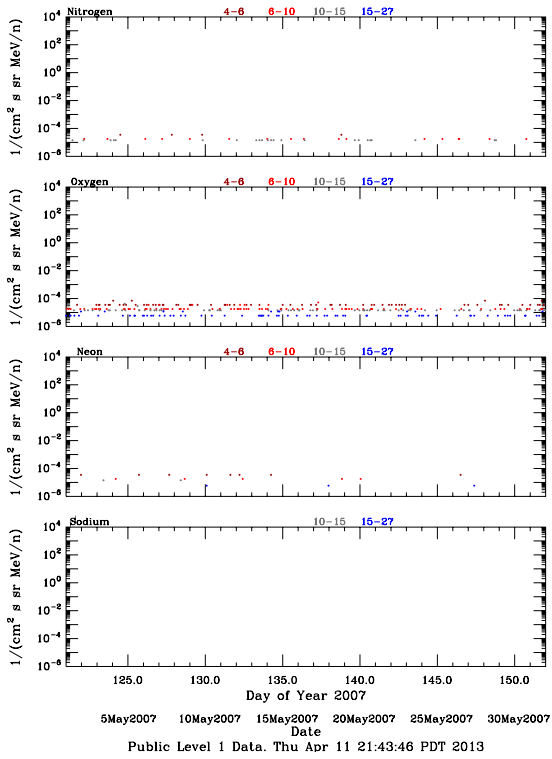

# LET Public Level 1 Hourly Averages, for May 2007.

Ahead

Behind