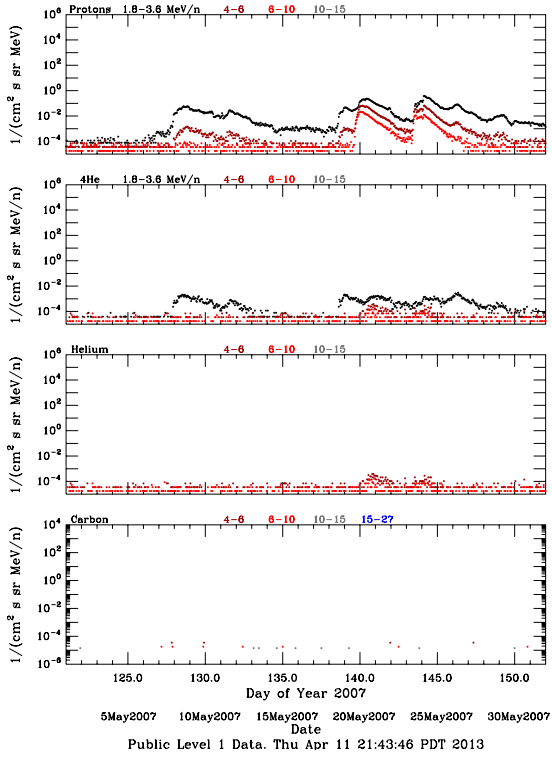

# LET Public Level 1 Hourly Averages, for May 2007.

Ahead

Behind