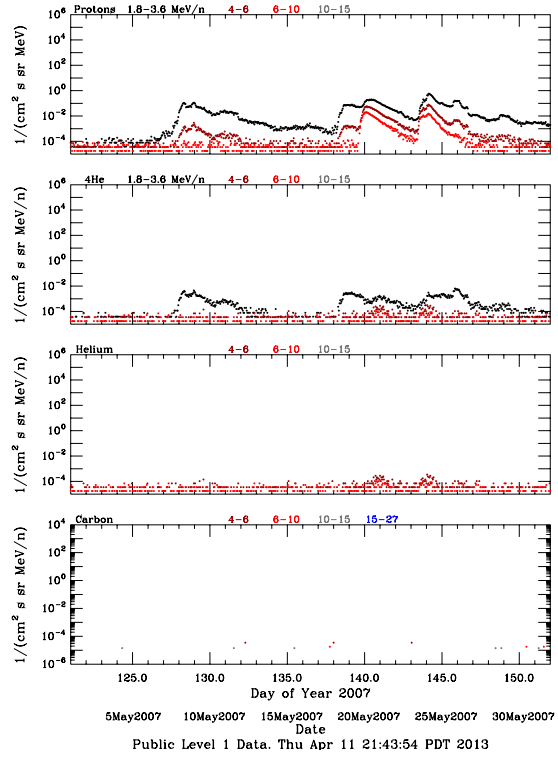

# LET Public Level 1 Hourly Averages, for May 2007.

Ahead

Behind