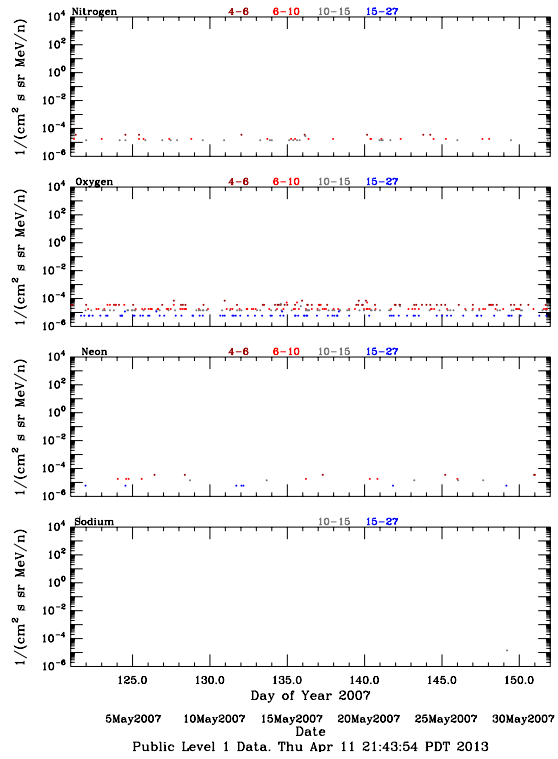

# LET Public Level 1 Hourly Averages, for May 2007.

Ahead

Behind