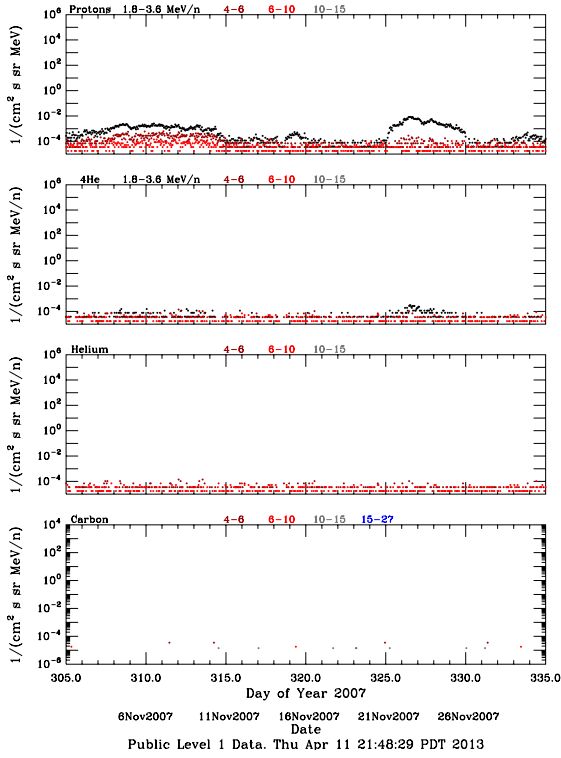

LET Public Level 1 Hourly Averages, for November 2007.

Ahead

Behind

LET Public Level 1 Hourly Averages, for November 2007.

Ahead

Behind