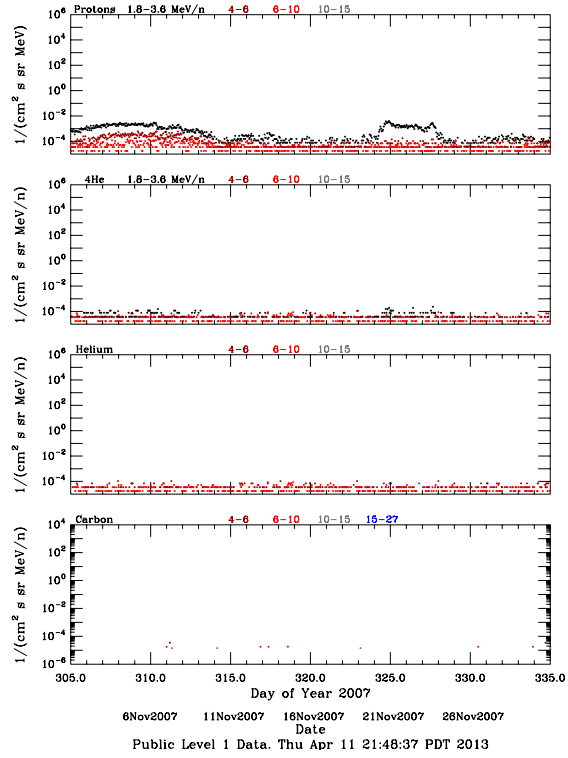

LET Public Level 1 Hourly Averages, for November 2007.

Ahead

Behind

LET Public Level 1 Hourly Averages, for November 2007.

Ahead

Behind