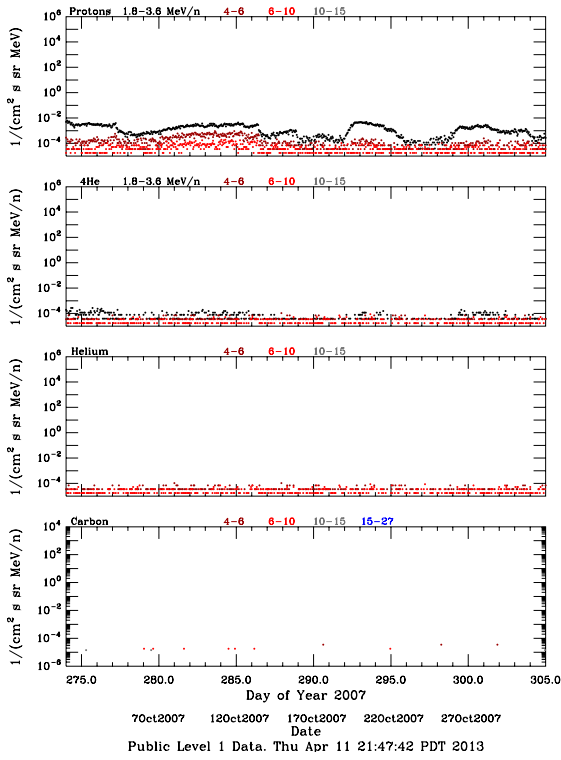

LET Public Level 1 Hourly Averages, for October 2007.

Ahead

Behind

LET Public Level 1 Hourly Averages, for October 2007.

Ahead

Behind