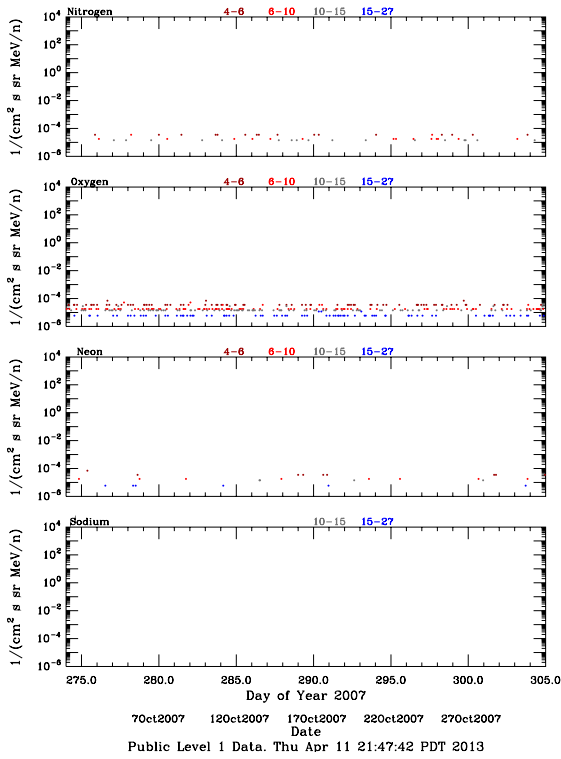

LET Public Level 1 Hourly Averages, for October 2007.

Ahead

Behind

LET Public Level 1 Hourly Averages, for October 2007.

Ahead

Behind