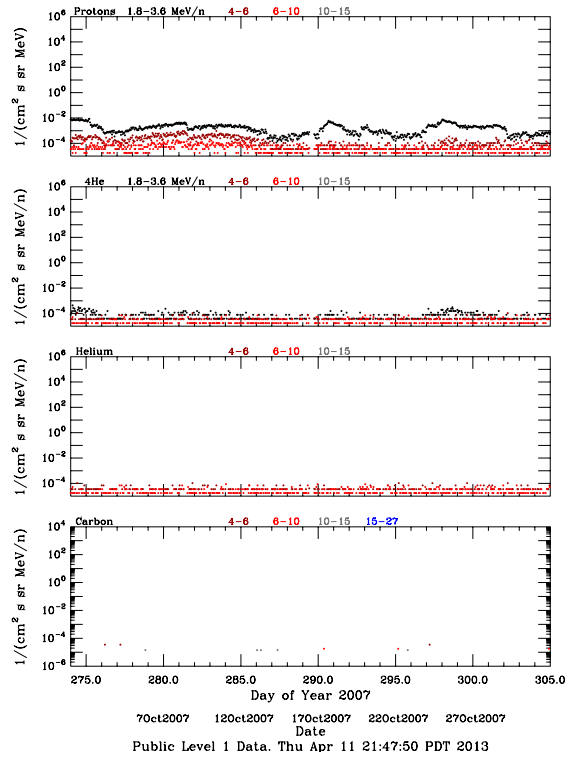

LET Public Level 1 Hourly Averages, for October 2007.

Ahead

Behind

LET Public Level 1 Hourly Averages, for October 2007.

Ahead

Behind