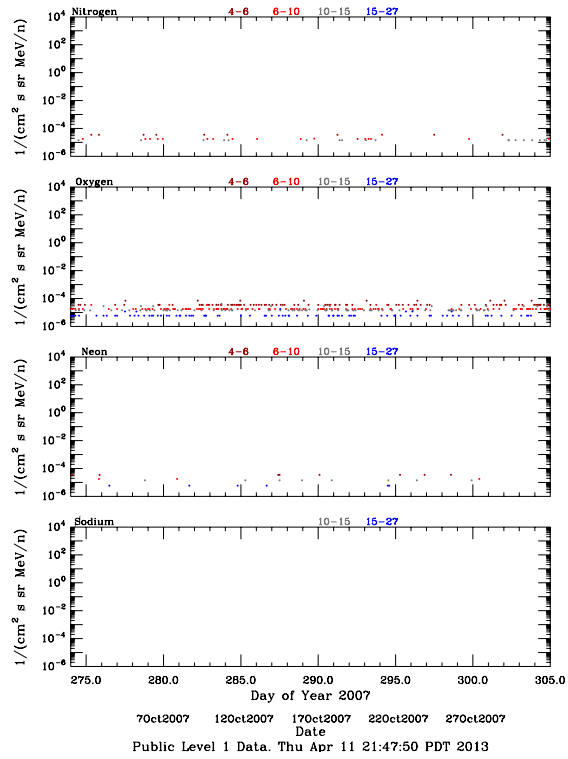

LET Public Level 1 Hourly Averages, for October 2007.

Ahead

Behind

LET Public Level 1 Hourly Averages, for October 2007.

Ahead

Behind