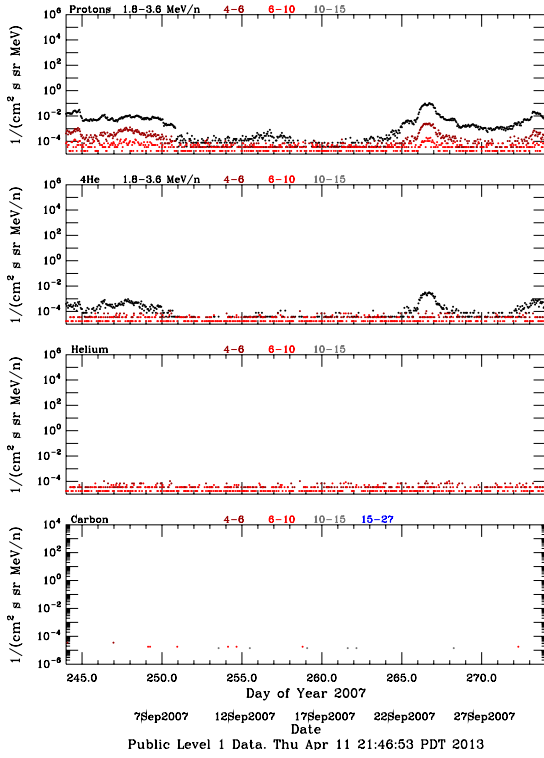

LET Public Level 1 Hourly Averages, for September 2007.

Ahead

Behind

LET Public Level 1 Hourly Averages, for September 2007.

Ahead

Behind