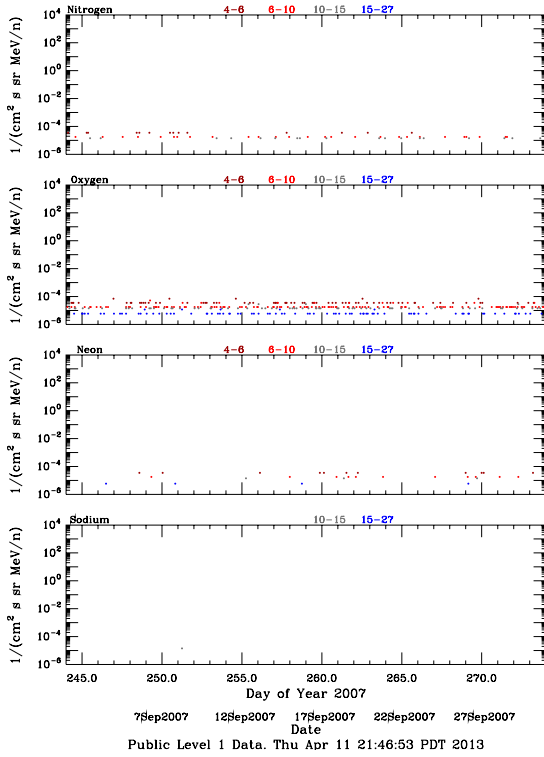

LET Public Level 1 Hourly Averages, for September 2007.

Ahead

Behind

LET Public Level 1 Hourly Averages, for September 2007.

Ahead

Behind