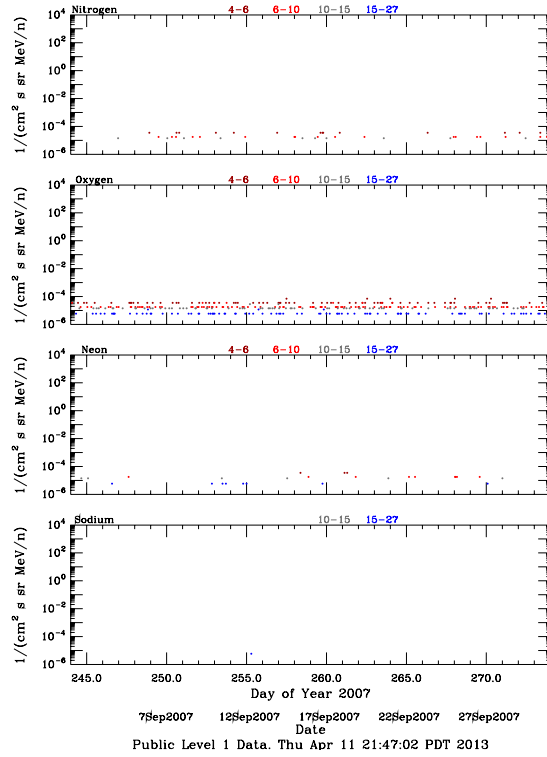

LET Public Level 1 Hourly Averages, for September 2007.

Ahead

Behind

LET Public Level 1 Hourly Averages, for September 2007.

Ahead

Behind