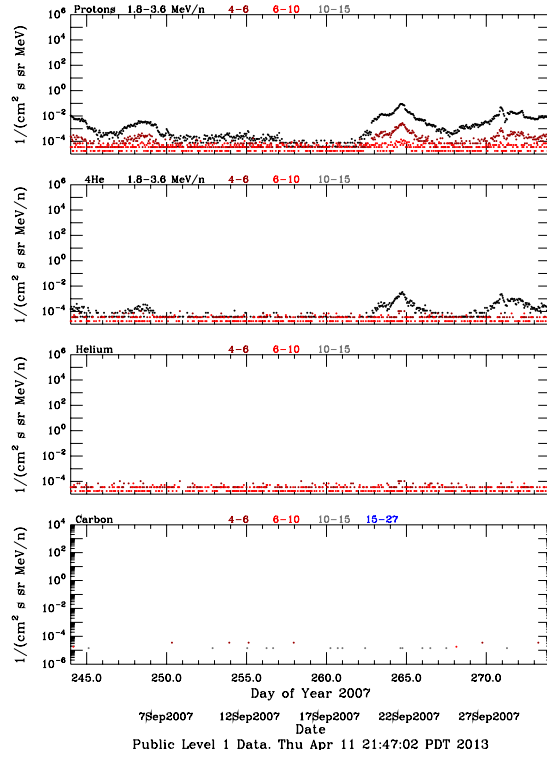

LET Public Level 1 Hourly Averages, for September 2007.

Ahead

Behind

LET Public Level 1 Hourly Averages, for September 2007.

Ahead

Behind