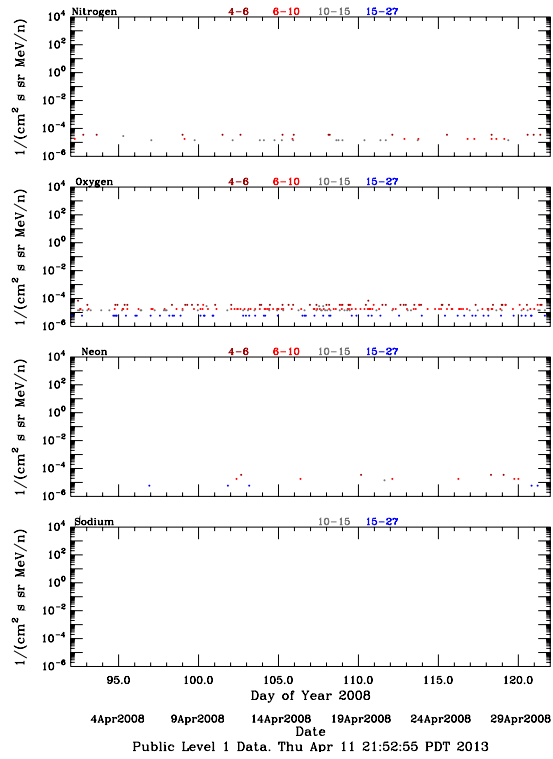

LET Public Level 1 Hourly Averages, for April 2008.

Ahead

Behind

LET Public Level 1 Hourly Averages, for April 2008.

Ahead

Behind