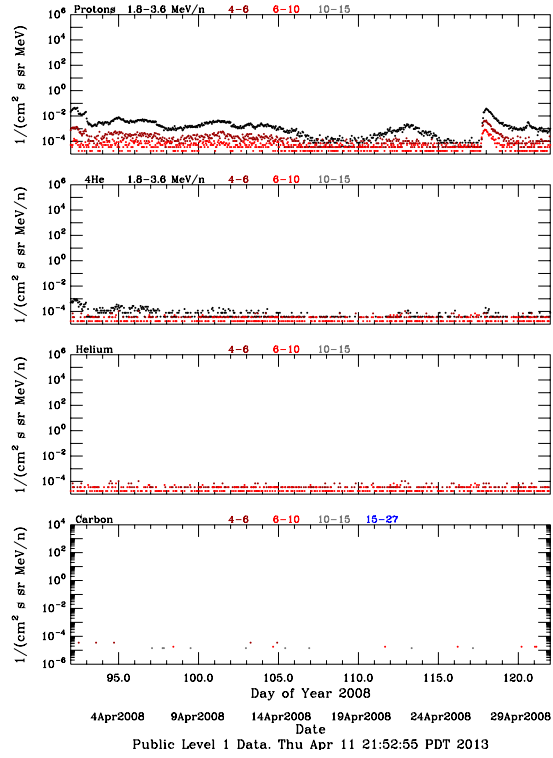

LET Public Level 1 Hourly Averages, for April 2008.

Ahead

Behind

LET Public Level 1 Hourly Averages, for April 2008.

Ahead

Behind