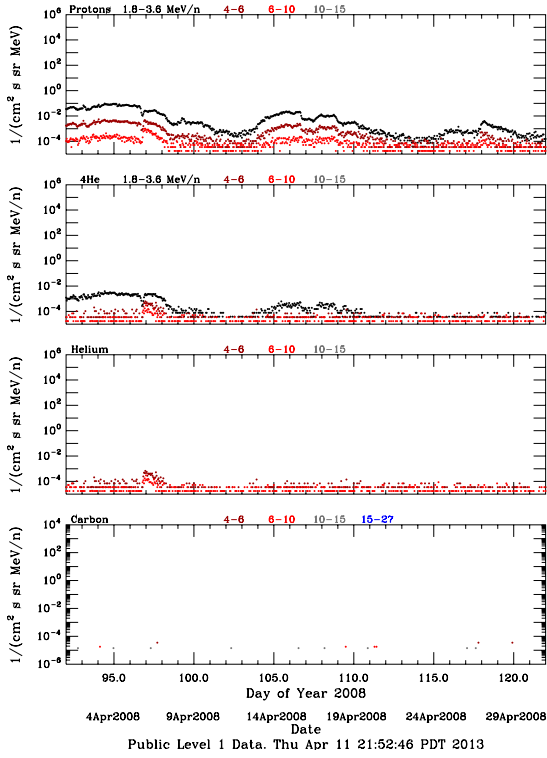

LET Public Level 1 Hourly Averages, for April 2008.

Ahead

Behind

LET Public Level 1 Hourly Averages, for April 2008.

Ahead

Behind