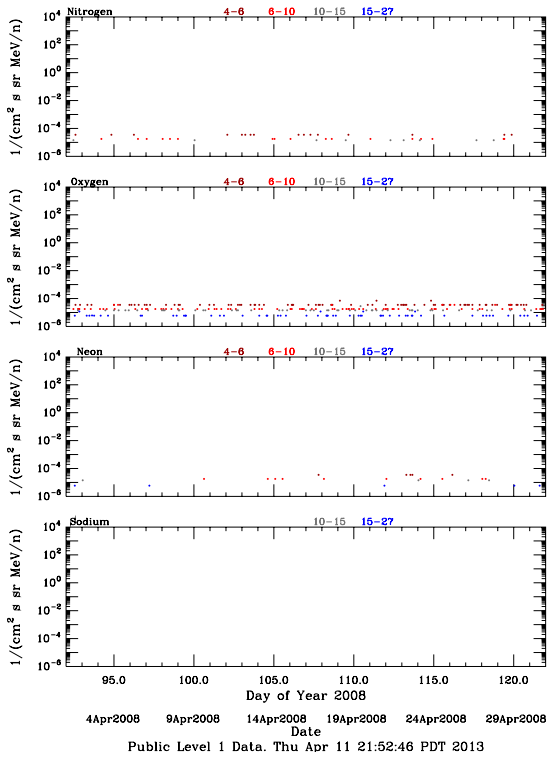

LET Public Level 1 Hourly Averages, for April 2008.

Ahead

Behind

LET Public Level 1 Hourly Averages, for April 2008.

Ahead

Behind