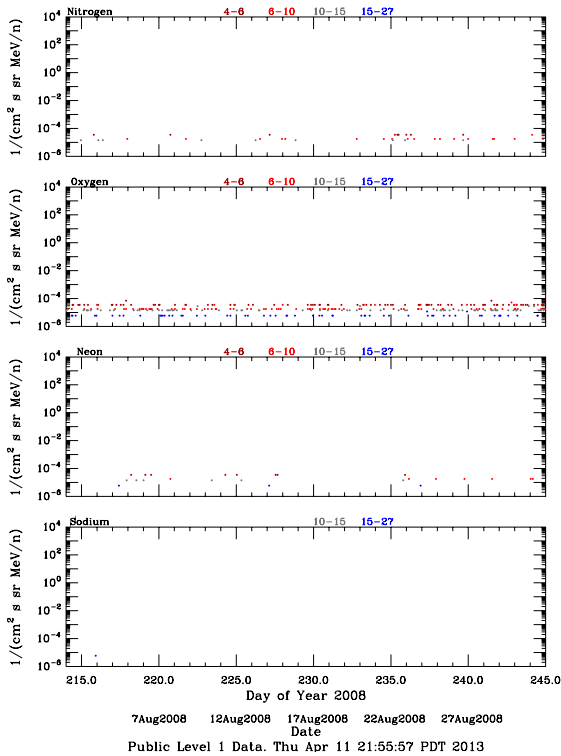

LET Public Level 1 Hourly Averages, for August 2008.

Ahead

Behind

LET Public Level 1 Hourly Averages, for August 2008.

Ahead

Behind