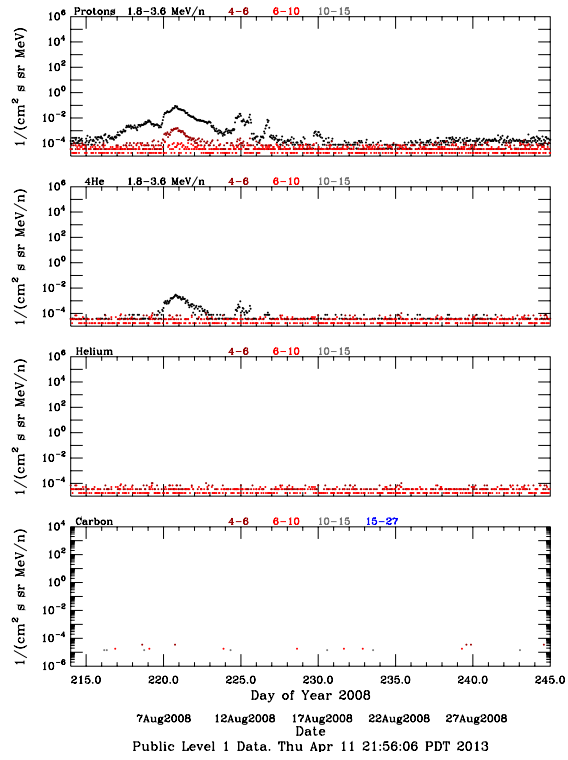

LET Public Level 1 Hourly Averages, for August 2008.

Ahead

Behind

LET Public Level 1 Hourly Averages, for August 2008.

Ahead

Behind