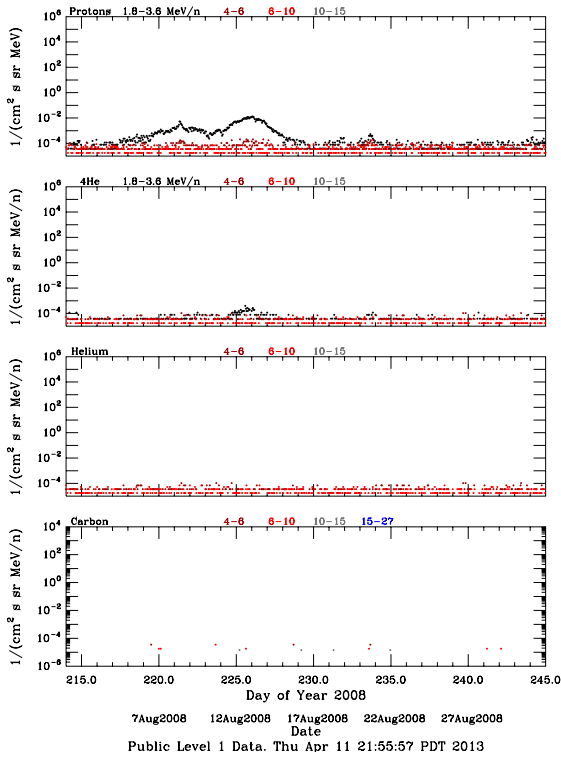

LET Public Level 1 Hourly Averages, for August 2008.

Ahead

Behind

LET Public Level 1 Hourly Averages, for August 2008.

Ahead

Behind