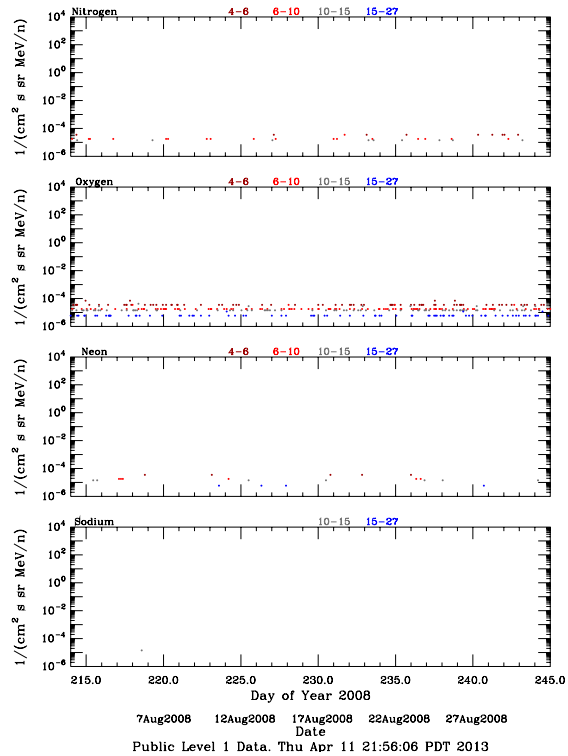

LET Public Level 1 Hourly Averages, for August 2008.

Ahead

Behind

LET Public Level 1 Hourly Averages, for August 2008.

Ahead

Behind