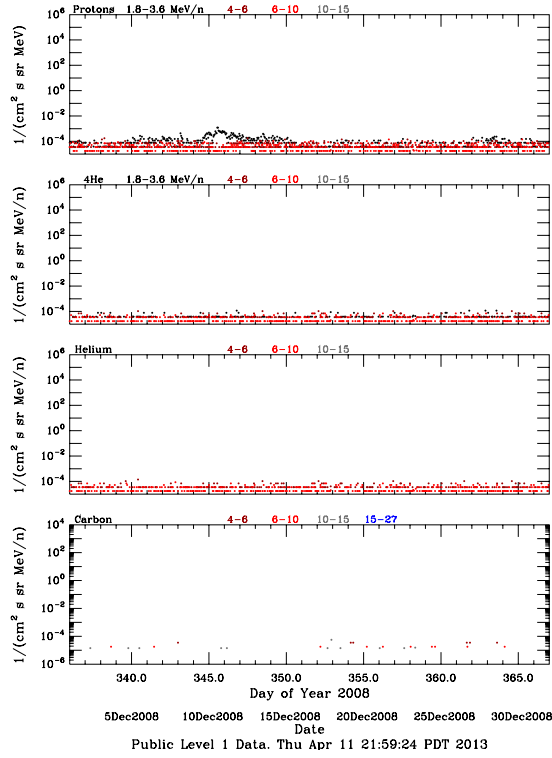

LET Public Level 1 Hourly Averages, for December 2008.

Ahead

Behind

LET Public Level 1 Hourly Averages, for December 2008.

Ahead

Behind