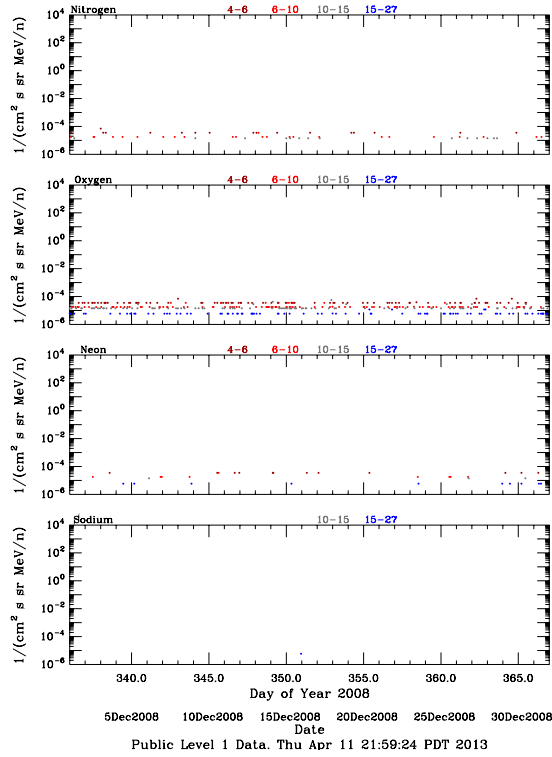

LET Public Level 1 Hourly Averages, for December 2008.

Ahead

Behind

LET Public Level 1 Hourly Averages, for December 2008.

Ahead

Behind