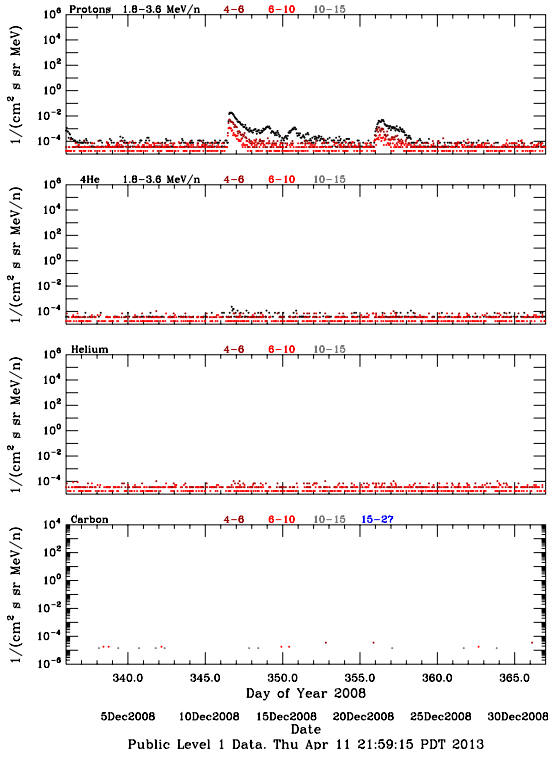

LET Public Level 1 Hourly Averages, for December 2008.

Ahead

Behind

LET Public Level 1 Hourly Averages, for December 2008.

Ahead

Behind