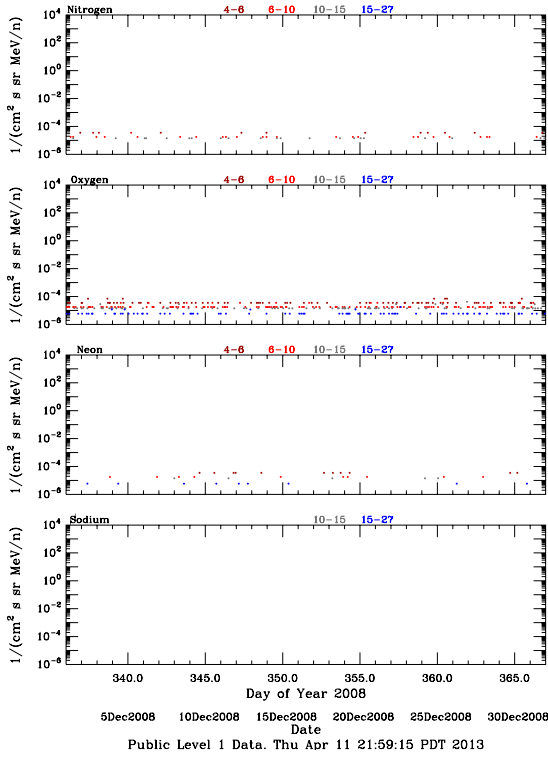

LET Public Level 1 Hourly Averages, for December 2008.

Ahead

Behind

LET Public Level 1 Hourly Averages, for December 2008.

Ahead

Behind